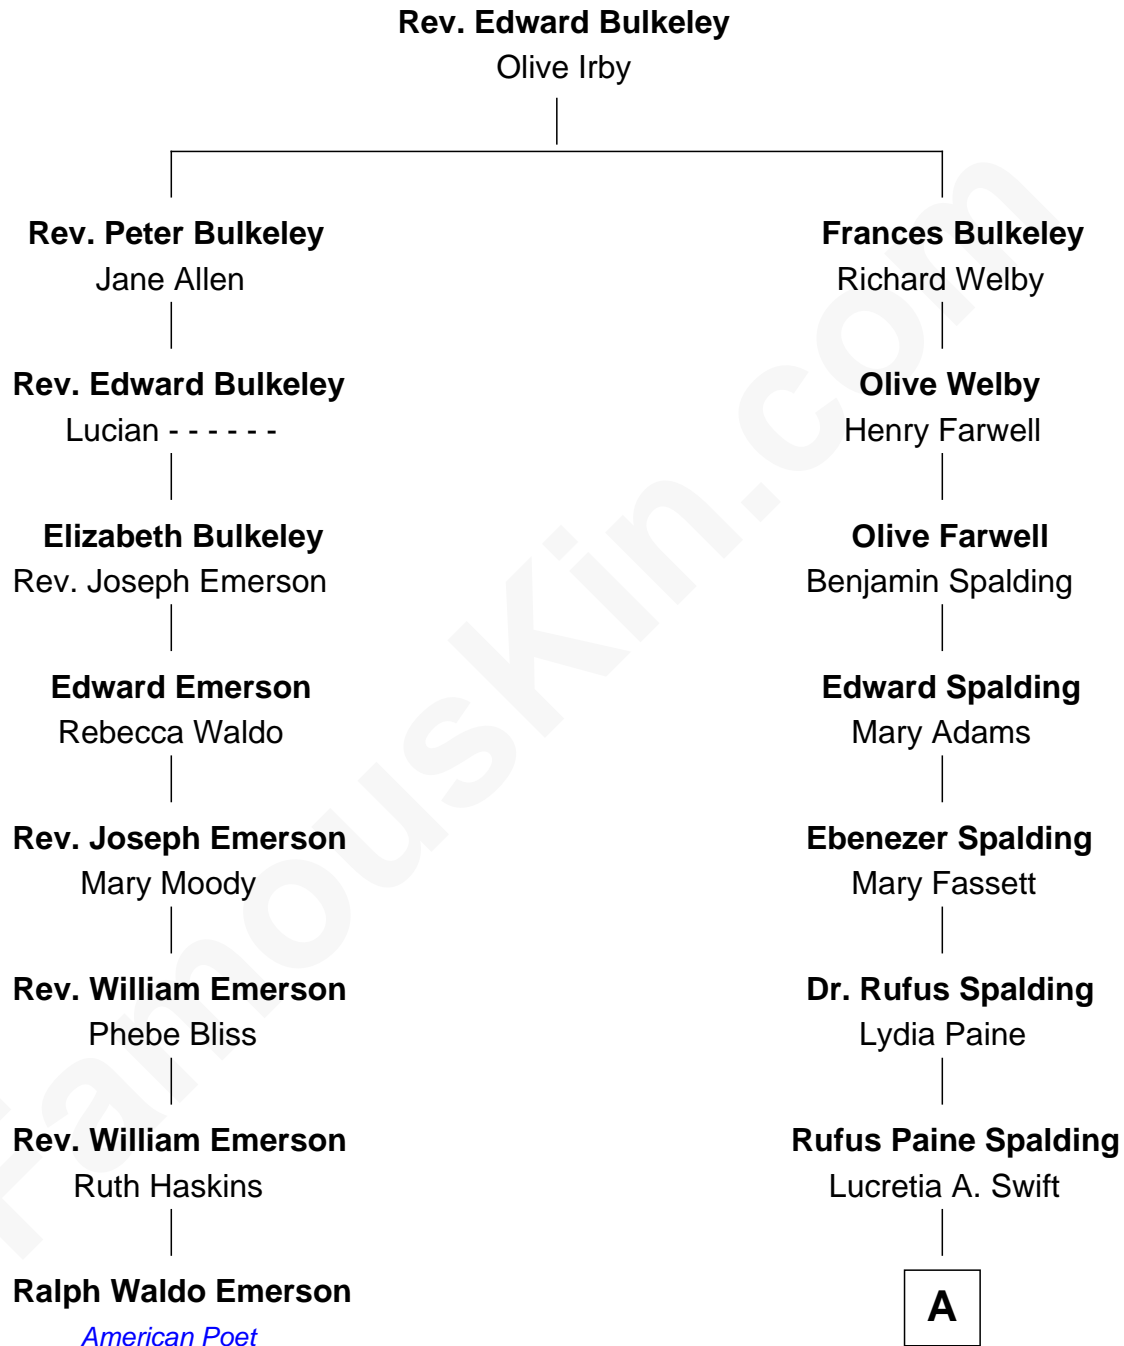

FamousKin.com

Relationship Chart of

Ralph Waldo Emerson

American Poet

7th cousin 1 time removed of

William Rufus Day

36th U.S. Secretary of State

FamousKin.com