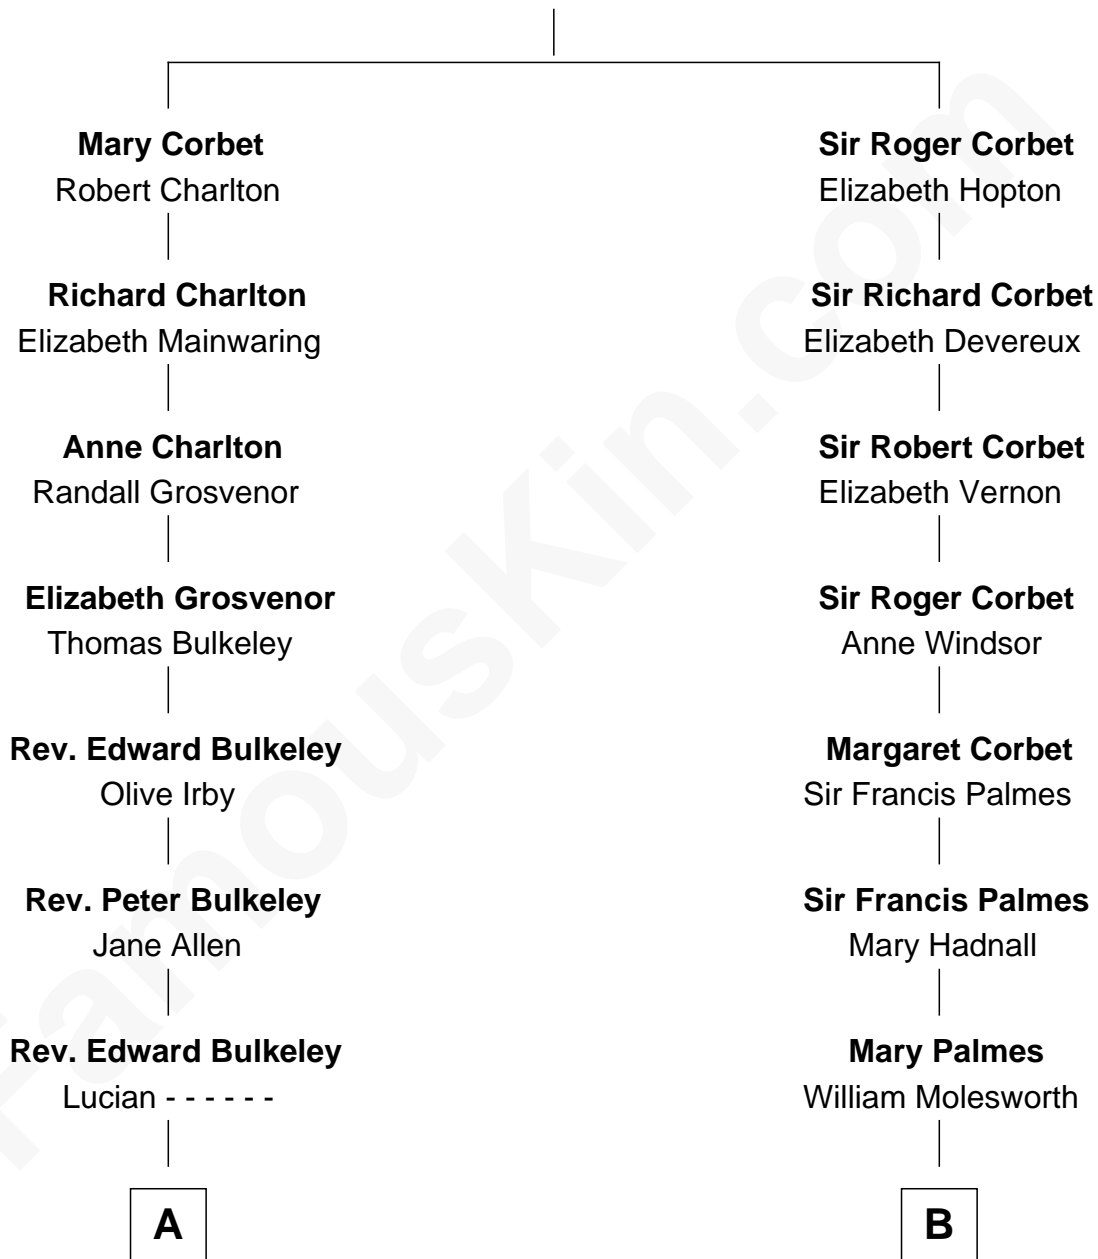

FamousKin.com

Relationship Chart of

Ralph Waldo Emerson

American Poet

12th cousin 6 times removed of

Prince Harry

Duke of Sussex

Sir Robert Corbet

Margaret - - - - -

C

Princess Diana Frances Spencer
Charles III, King of the United Kingdom

Prince Harry
Duke of Sussex

FamousKin.com