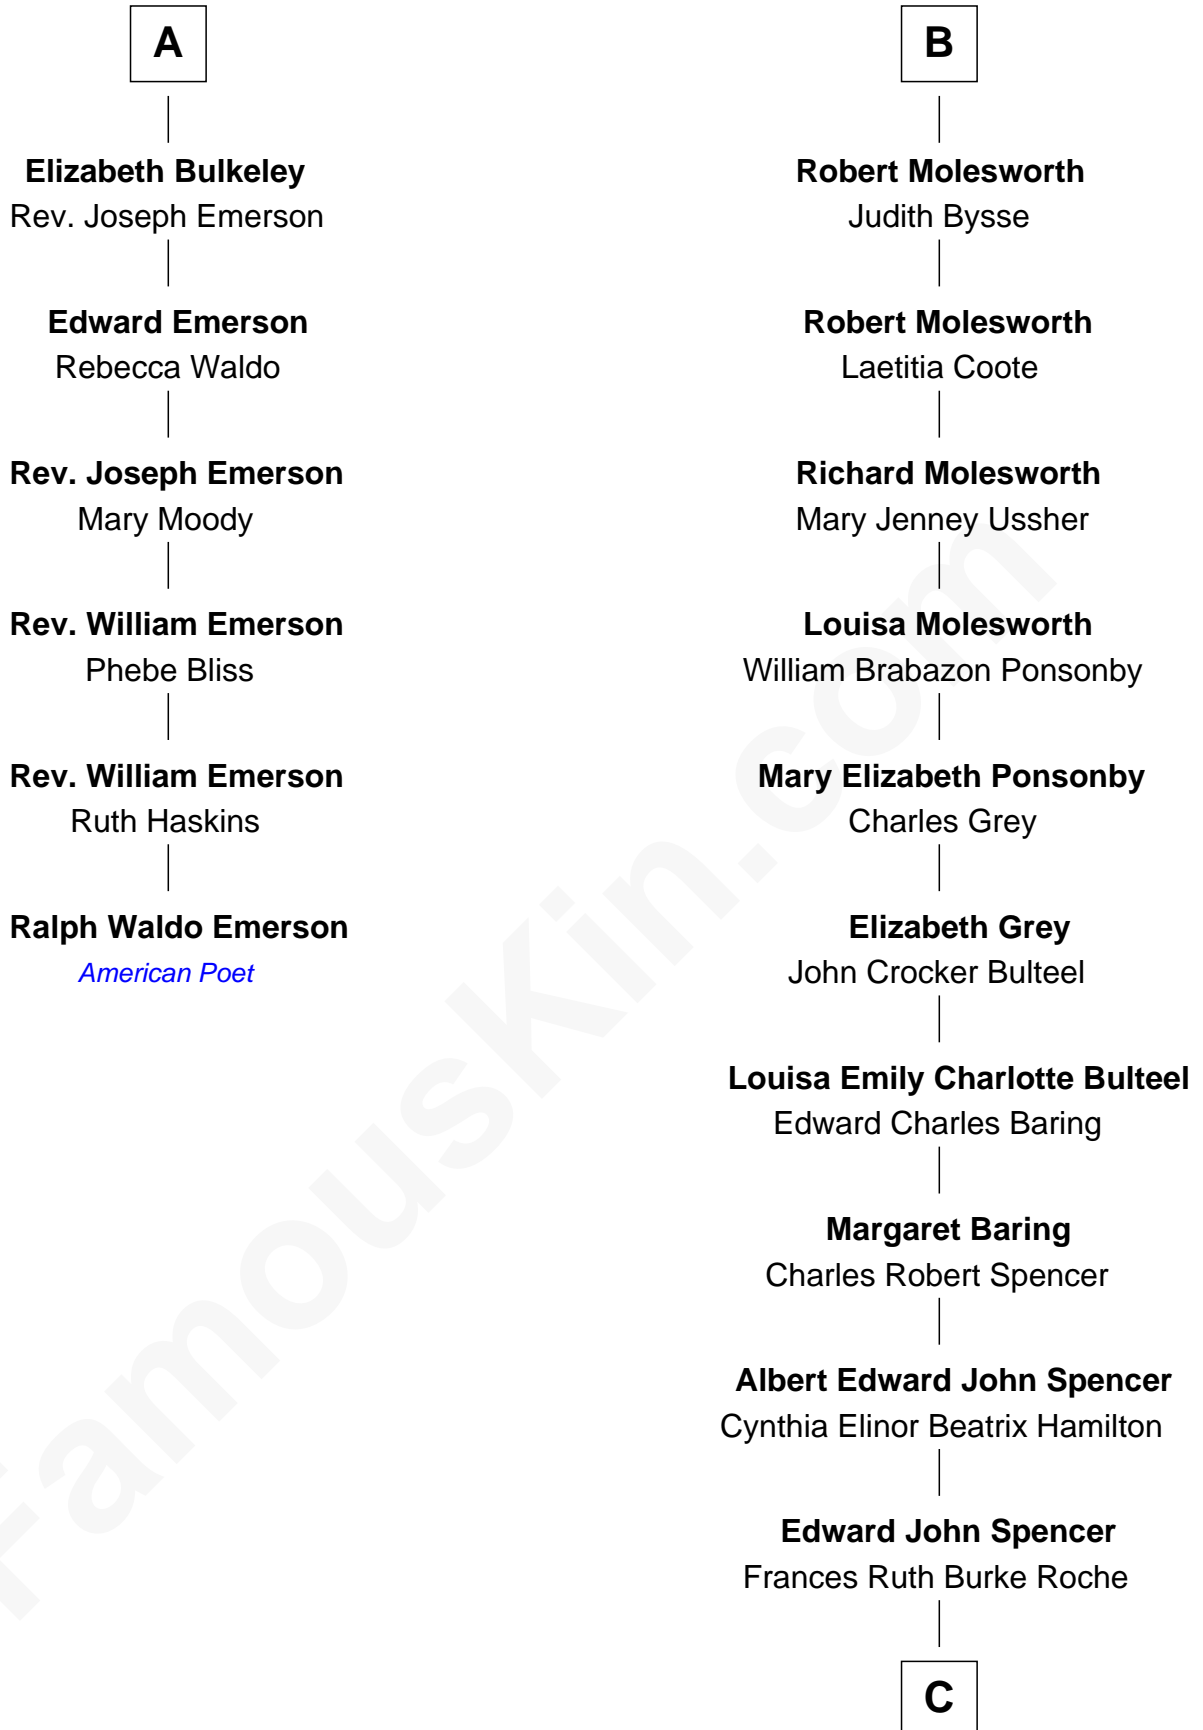

FamousKin.com

Relationship Chart of

Ralph Waldo Emerson

American Poet

12th cousin 6 times removed of

Prince Harry

Duke of Sussex

Sir Robert Corbet

Margaret - - - - -

C

Princess Diana Frances Spencer
Charles III, King of the United Kingdom

Prince Harry
Duke of Sussex

FamousKin.com