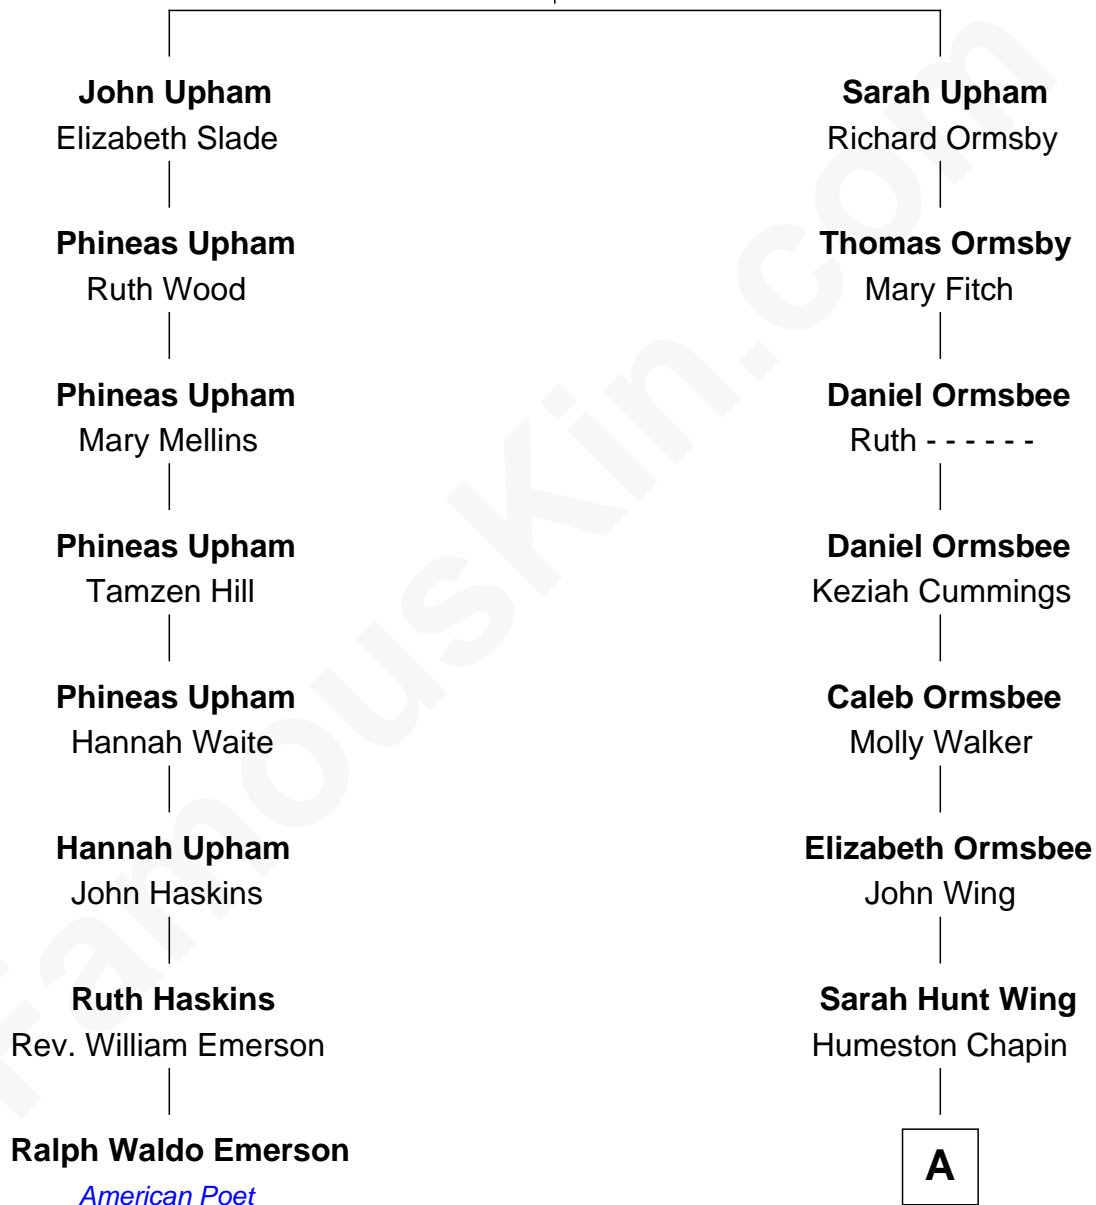

**FamousKin.com**  
**Relationship Chart of**  
**Ralph Waldo Emerson**  
*American Poet*

7th cousin 3 times removed of  
**Harry Chapin**  
*Singer and Songwriter*

**Richard Upham**  
 Maria - - - - -

A

James Ayrault Chapin

Delia Stout Ryder

James Ormsbee Chapin

Abigail Beal Forbes

James Forbes Chapin

Jeanne Elspeth Burke

Harry Chapin

*Singer and Songwriter*