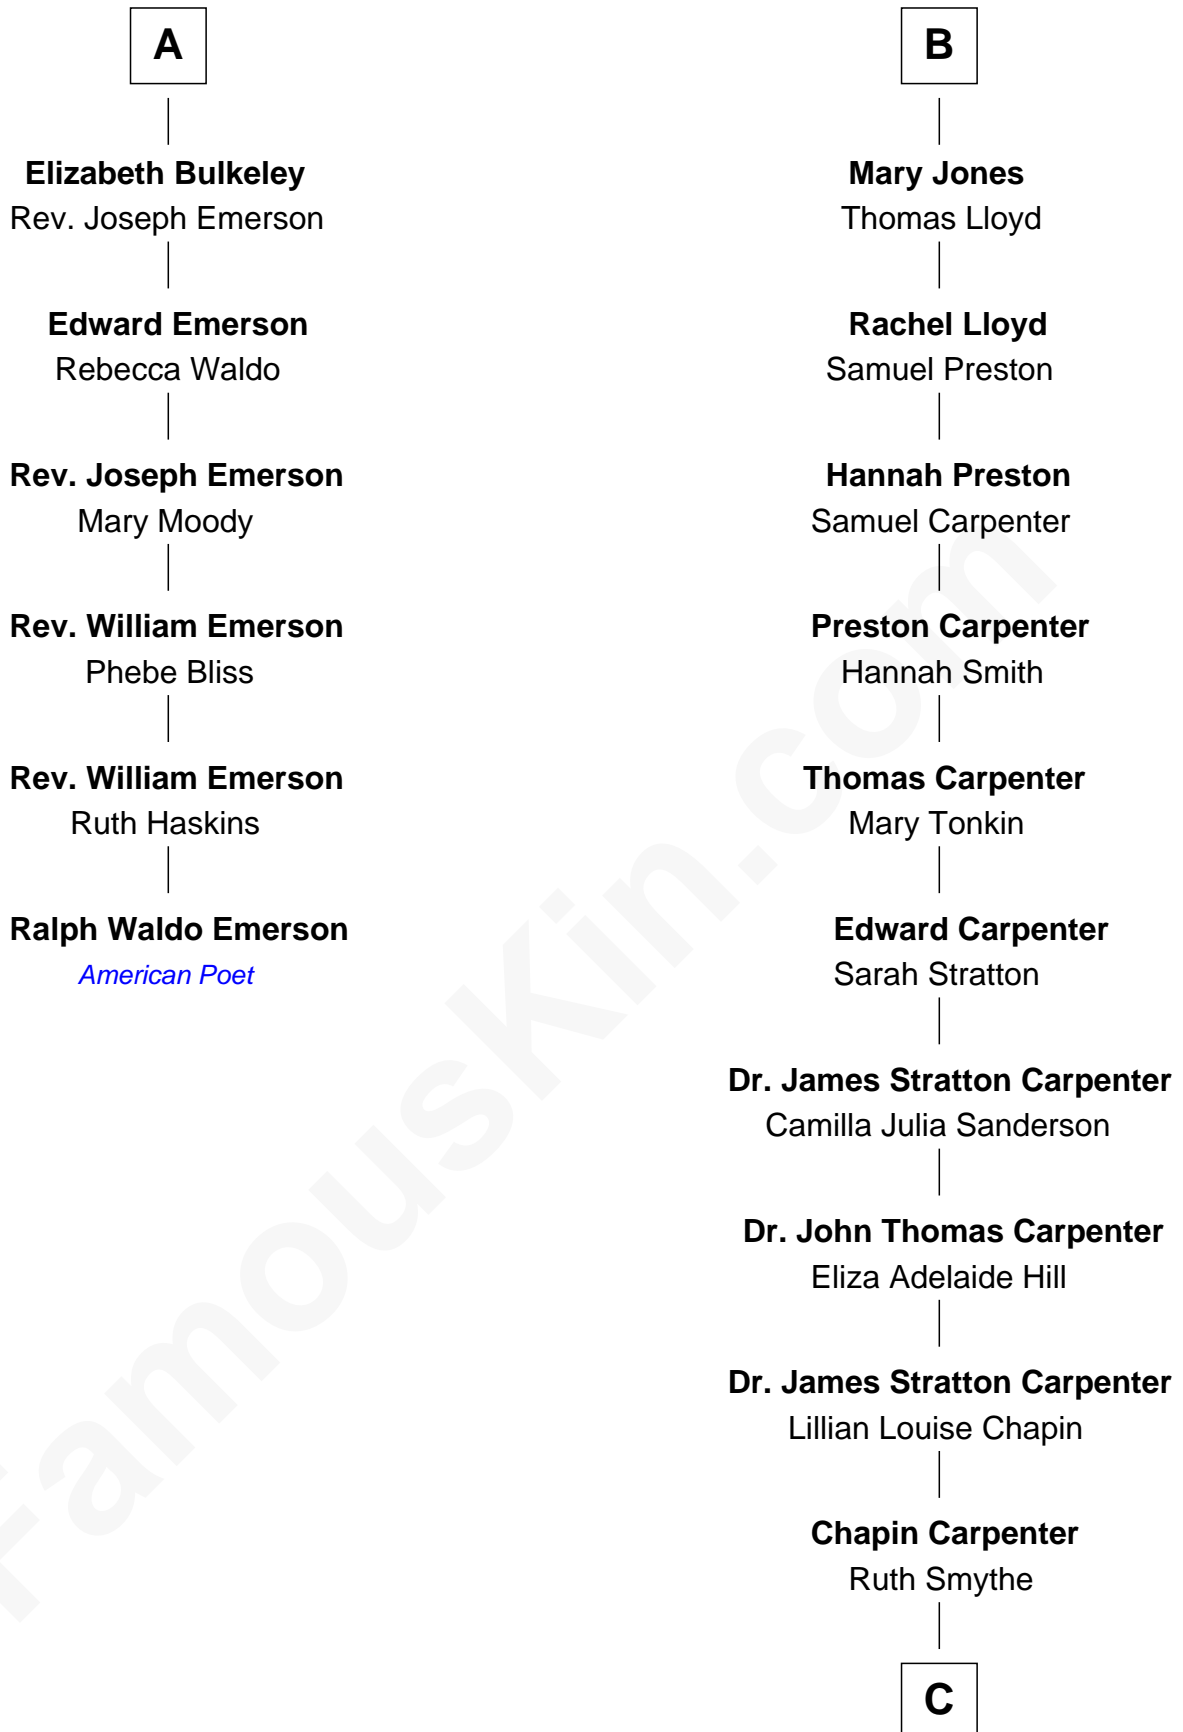

**FamousKin.com**  
**Relationship Chart of**  
**Ralph Waldo Emerson**  
*American Poet*

12th cousin 6 times removed of  
**Mary Chapin Carpenter**  
*Singer and Songwriter*

C

Chapin Carpenter  
Mary Bowie Robertson

Mary Chapin Carpenter  
*Singer and Songwriter*

FamousKin.com