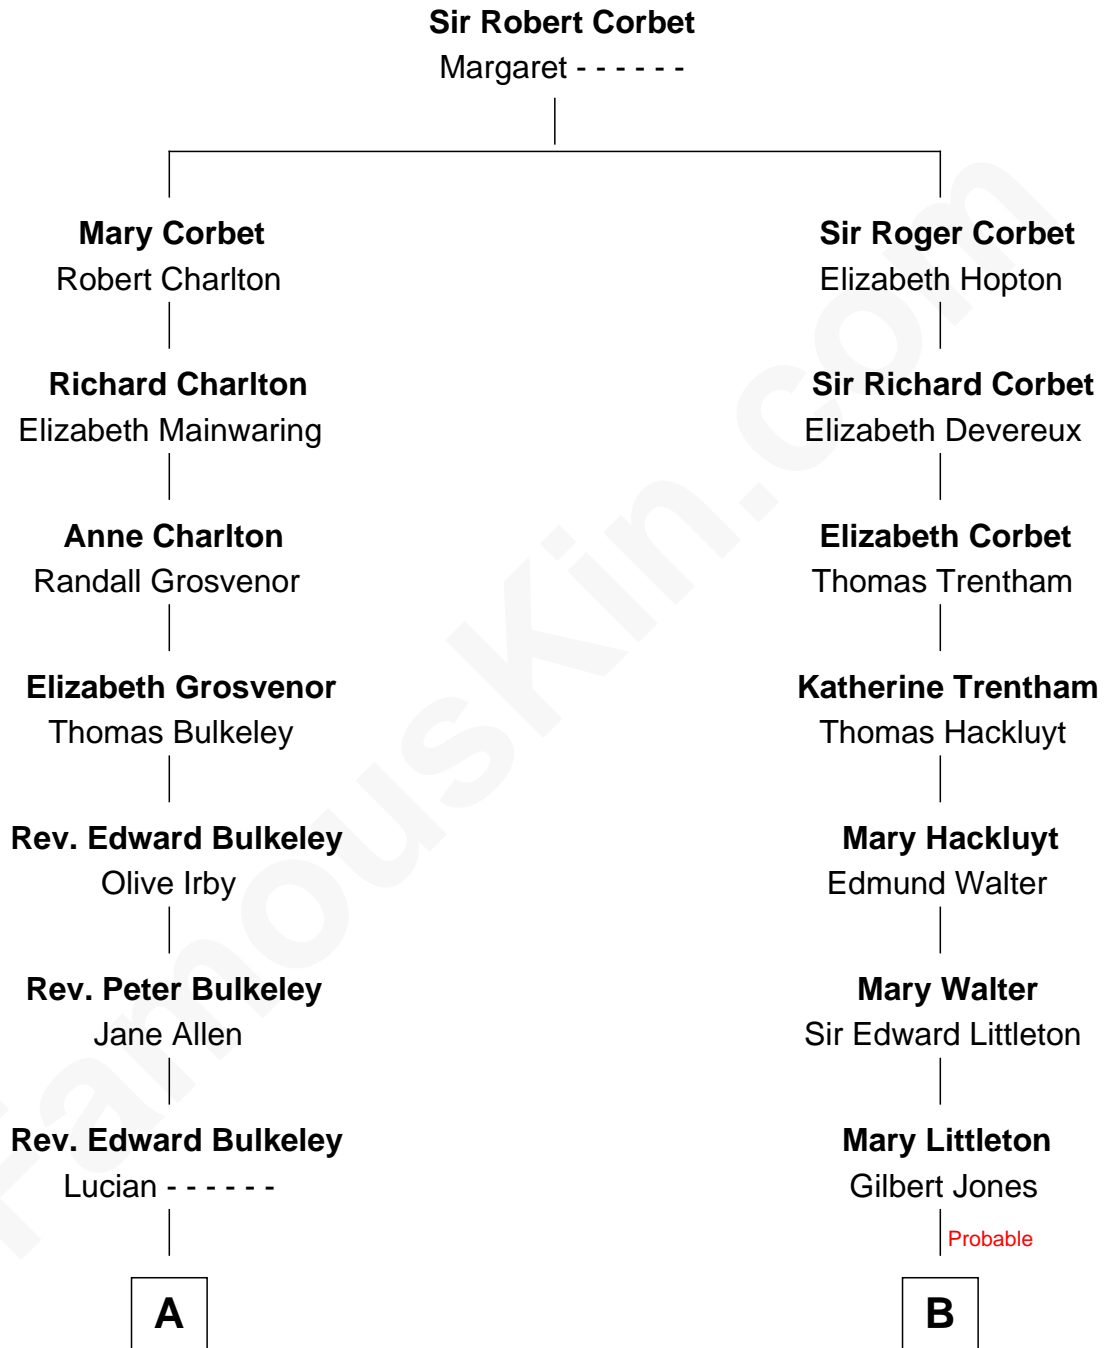

**FamousKin.com**  
**Relationship Chart of**  
**Ralph Waldo Emerson**  
*American Poet*

12th cousin 6 times removed of  
**Mary Chapin Carpenter**  
*Singer and Songwriter*

C

Chapin Carpenter  
Mary Bowie Robertson

Mary Chapin Carpenter  
*Singer and Songwriter*

FamousKin.com