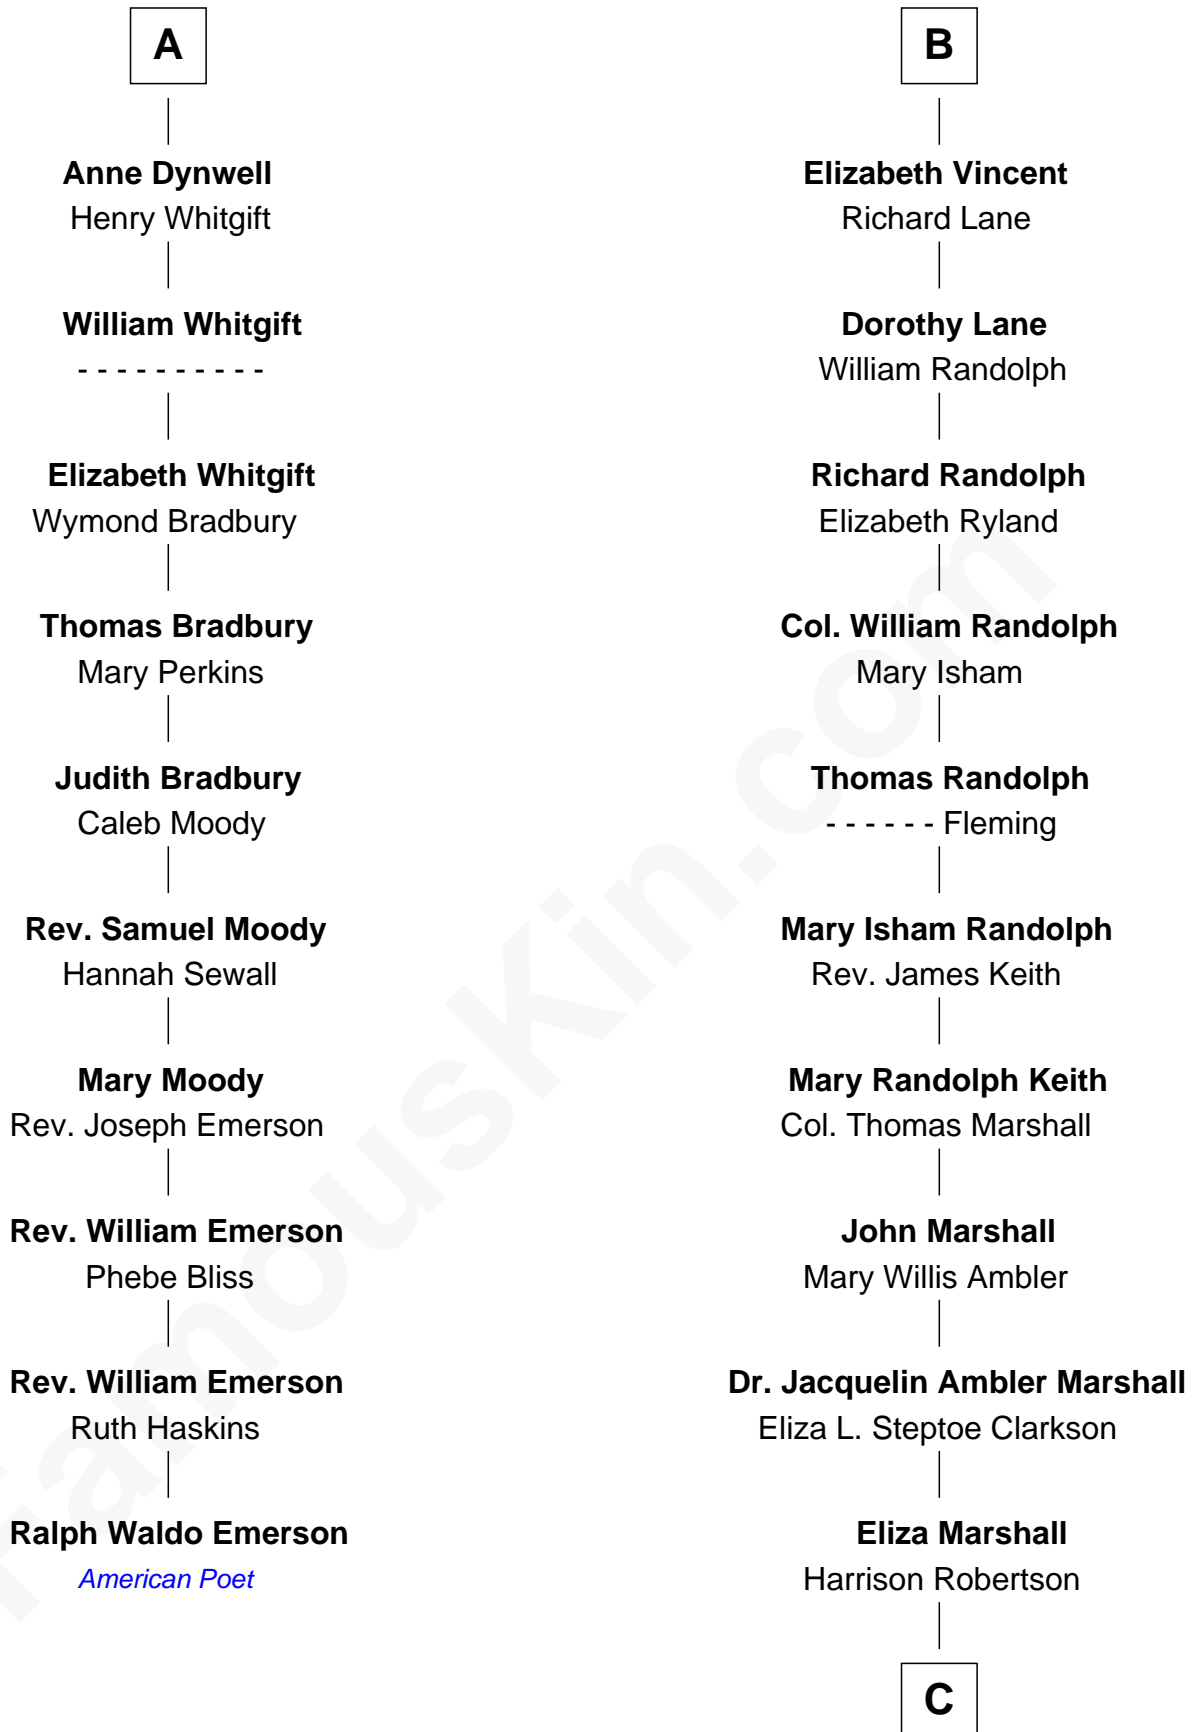

FamousKin.com
Relationship Chart of
Ralph Waldo Emerson
American Poet

16th cousin 4 times removed of
Mary Chapin Carpenter
Singer and Songwriter

C

Harrison Robertson

Mary L. Vawter

Harrison Marshall Robertson