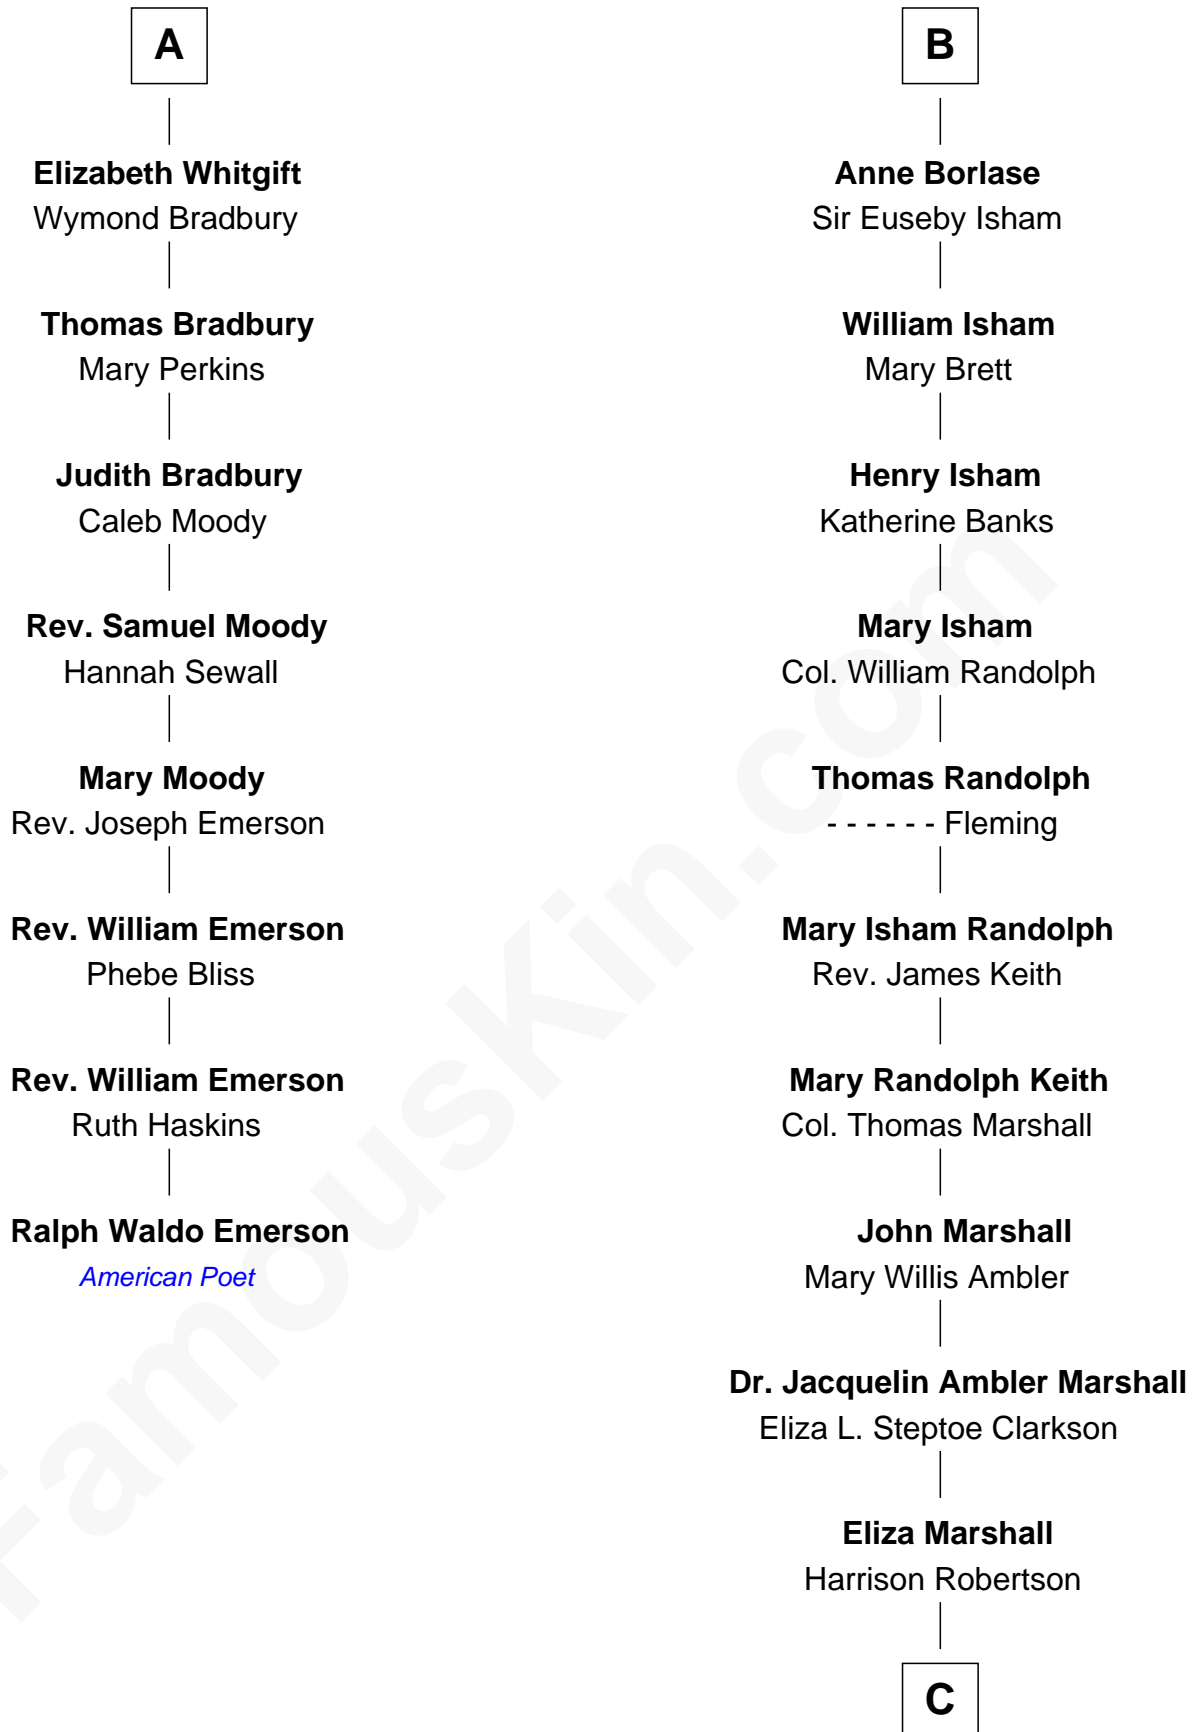

FamousKin.com
Relationship Chart of
Ralph Waldo Emerson
American Poet

14th cousin 6 times removed of
Mary Chapin Carpenter
Singer and Songwriter

C

Harrison Robertson

Mary L. Vawter

Harrison Marshall Robertson