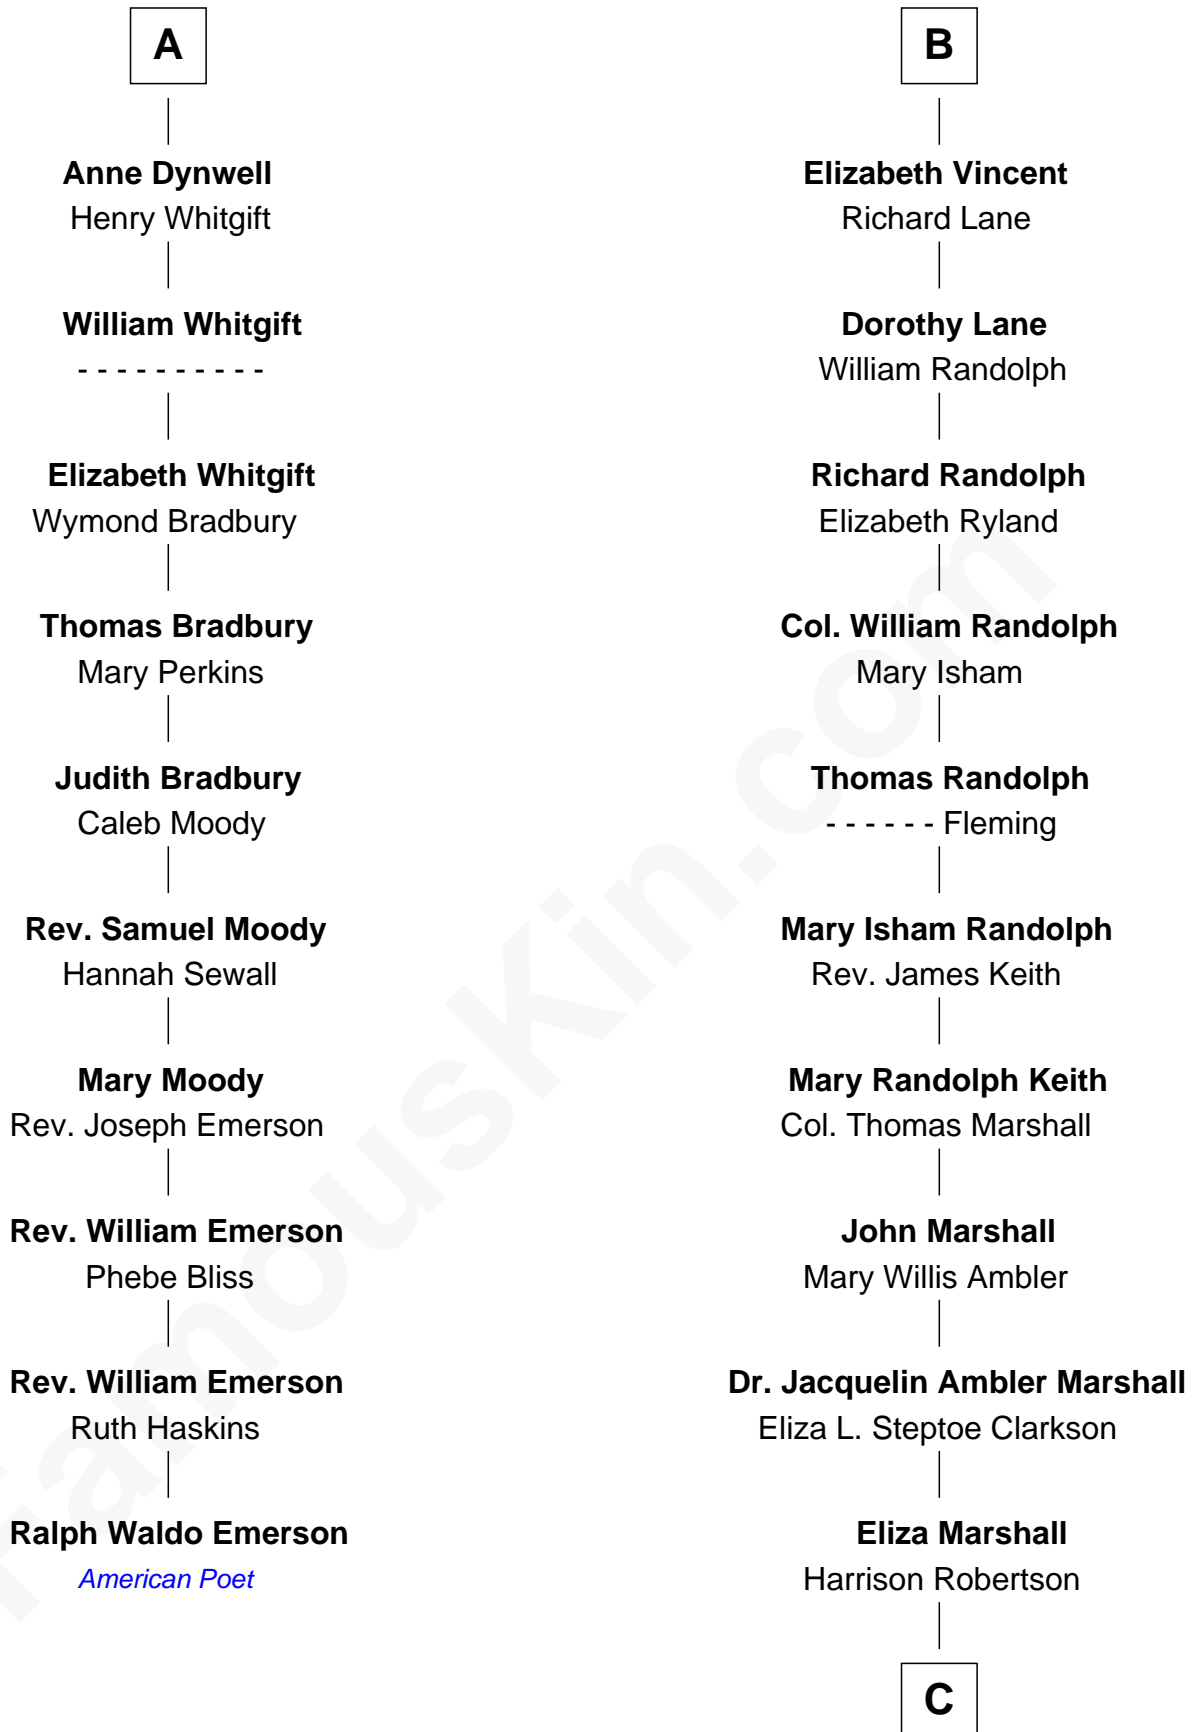

**FamousKin.com**  
**Relationship Chart of**  
**Ralph Waldo Emerson**  
*American Poet*

16th cousin 4 times removed of  
**Mary Chapin Carpenter**  
*Singer and Songwriter*

**C**

**Harrison Robertson**

Mary L. Vawter

**Harrison Marshall Robertson**

Mary MacKenzie

**Mary Bowie Robertson**

Chapin Carpenter

**Mary Chapin Carpenter**

*Singer and Songwriter*

FamousKin.com