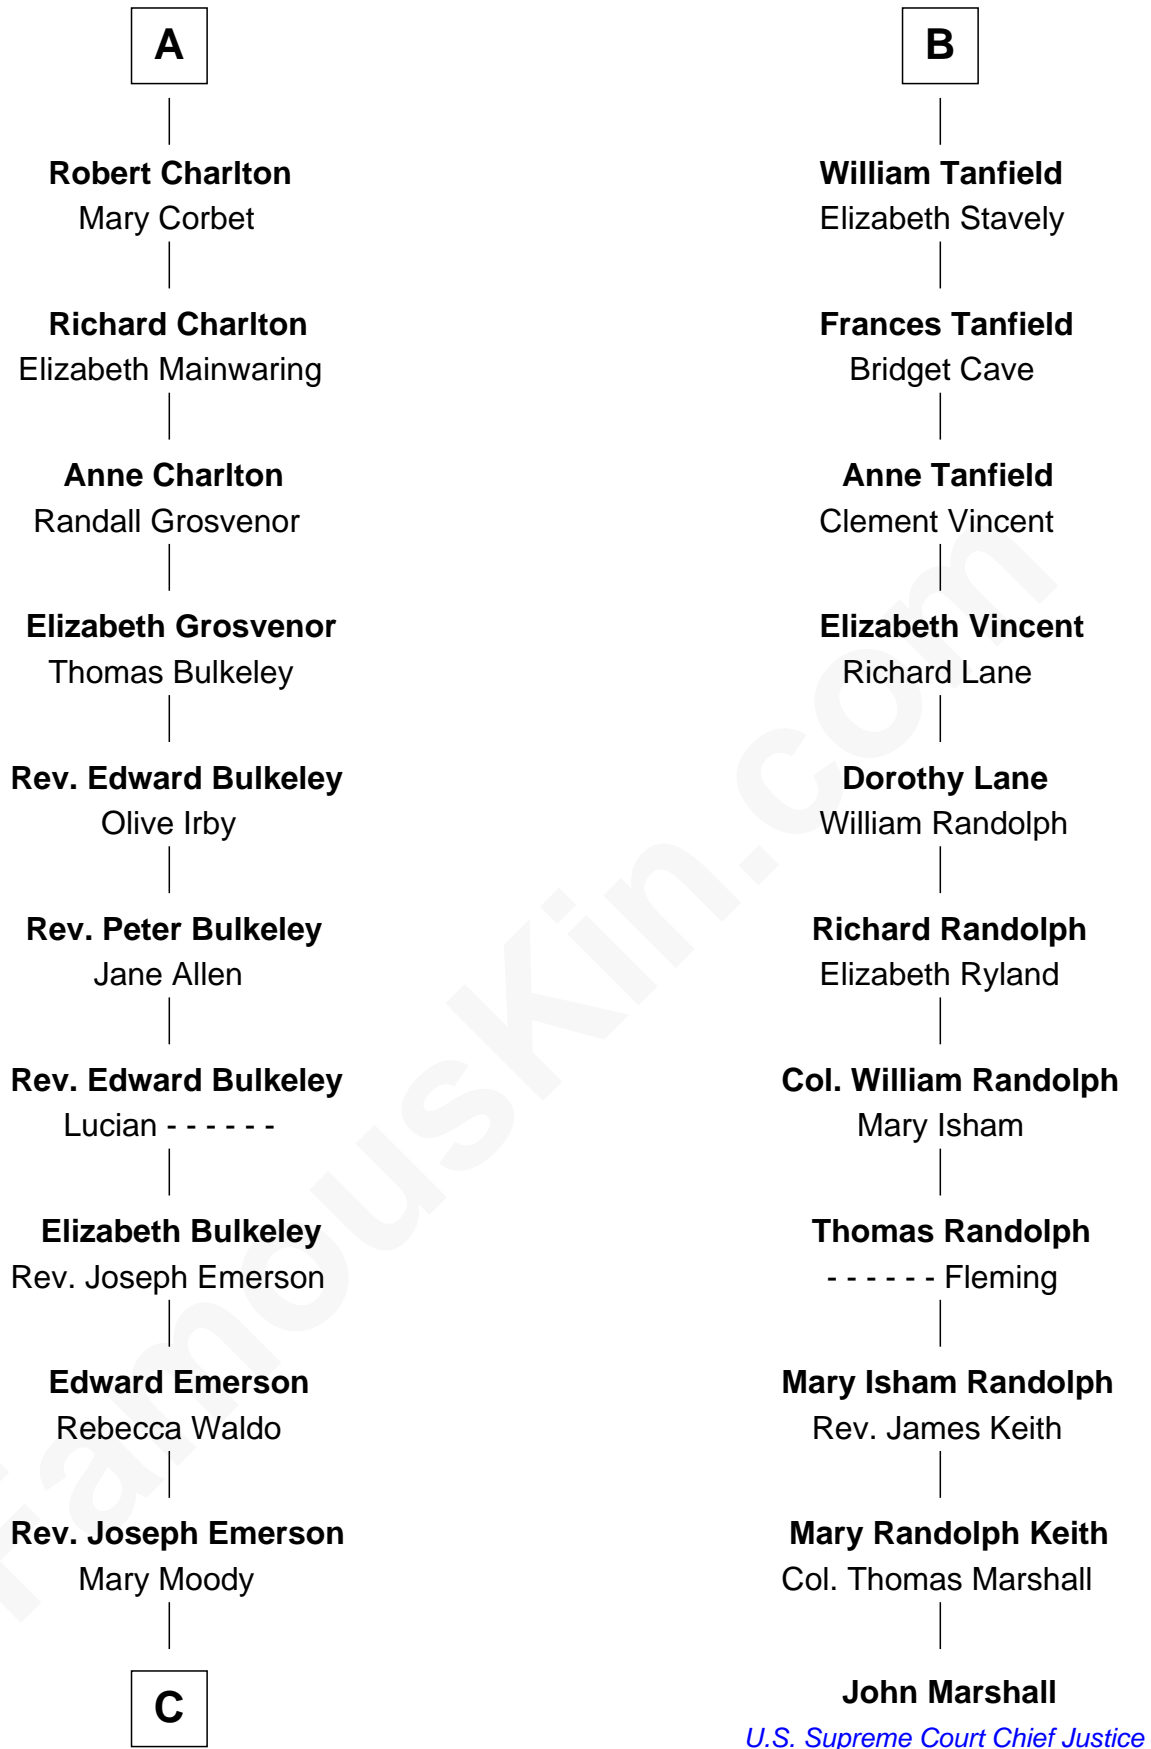

FamousKin.com

Relationship Chart of

Ralph Waldo Emerson

American Poet

17th cousin 2 times removed of

John Marshall

4th Chief Justice of the U.S. Supreme Court

C