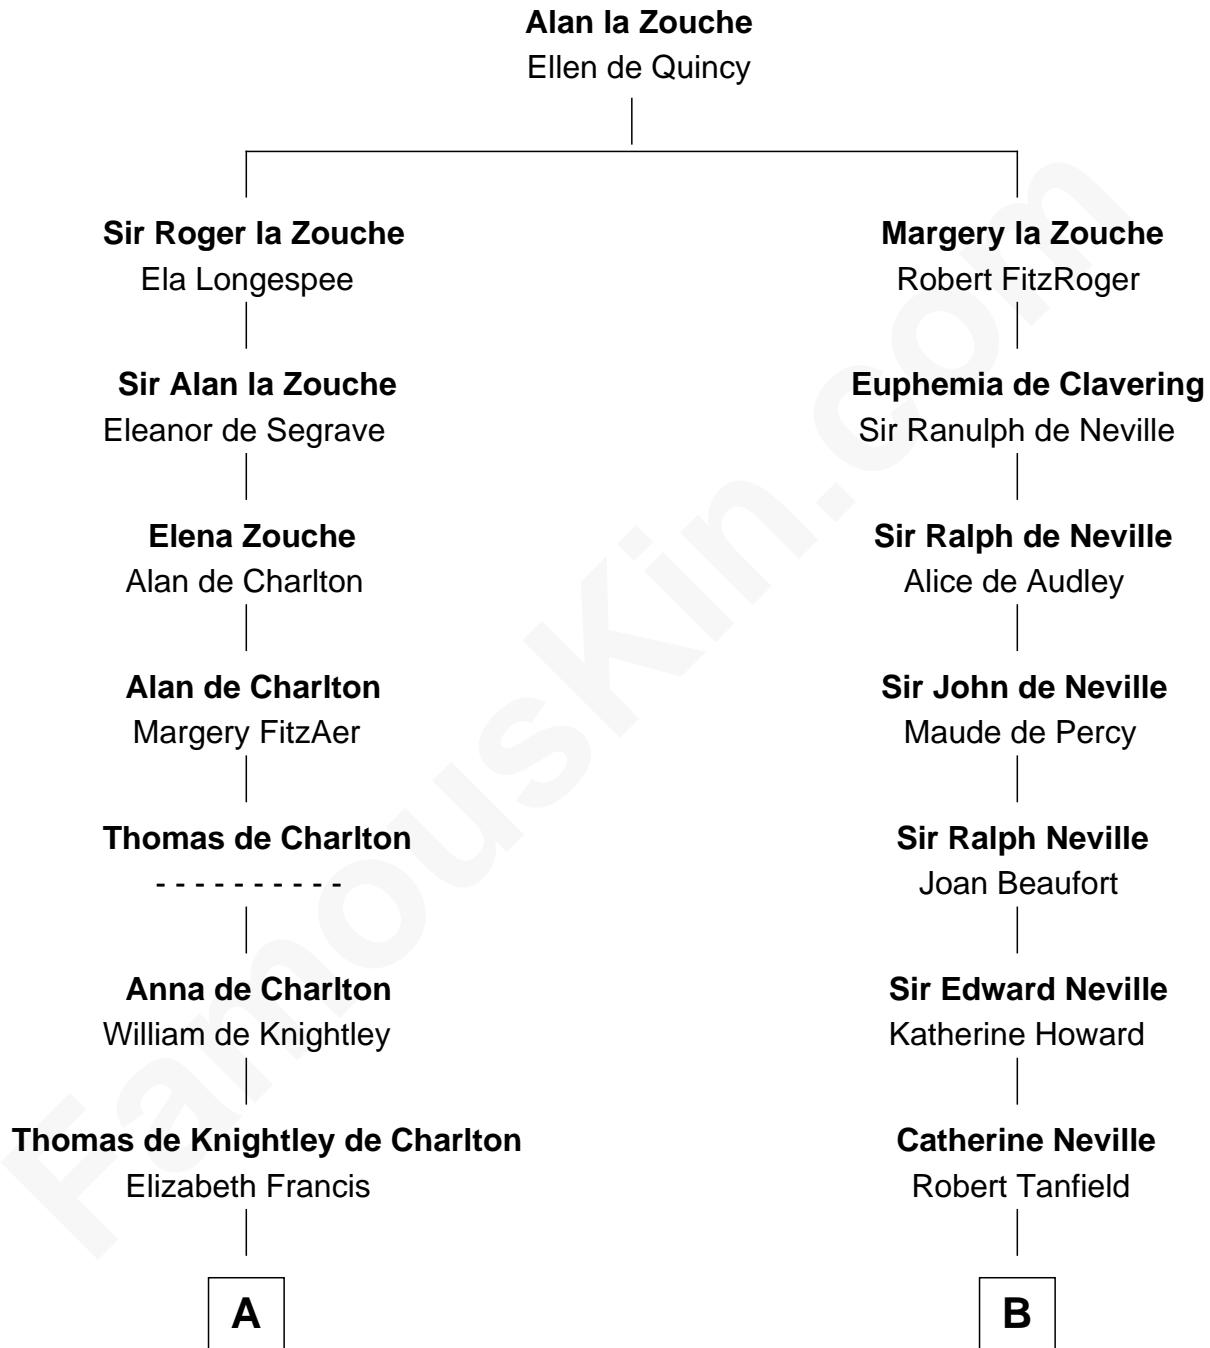

FamousKin.com

Relationship Chart of

Ralph Waldo Emerson

American Poet

17th cousin 2 times removed of

John Marshall

4th Chief Justice of the U.S. Supreme Court

C