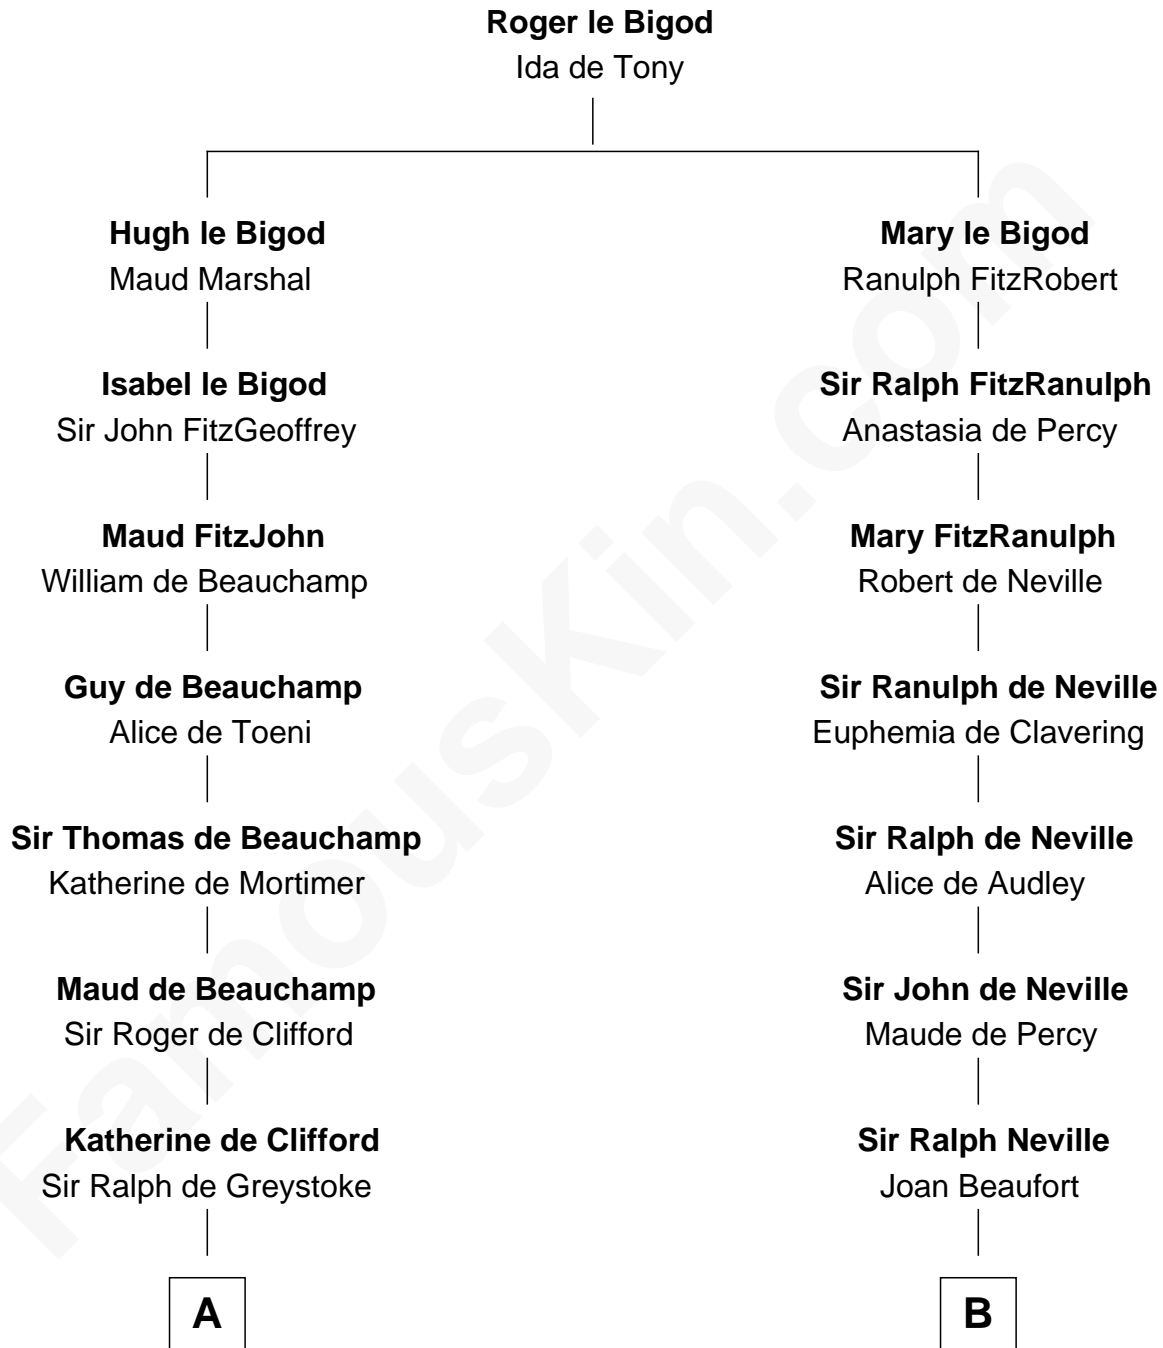

## Relationship Chart of

### Ralph Waldo Emerson

*American Poet*

19th cousin 2 times removed of

### John Marshall

*4th Chief Justice of the U.S. Supreme Court*

**C**

**Rev. Samuel Moody**

Hannah Sewall

**Mary Moody**

Rev. Joseph Emerson

**Rev. William Emerson**