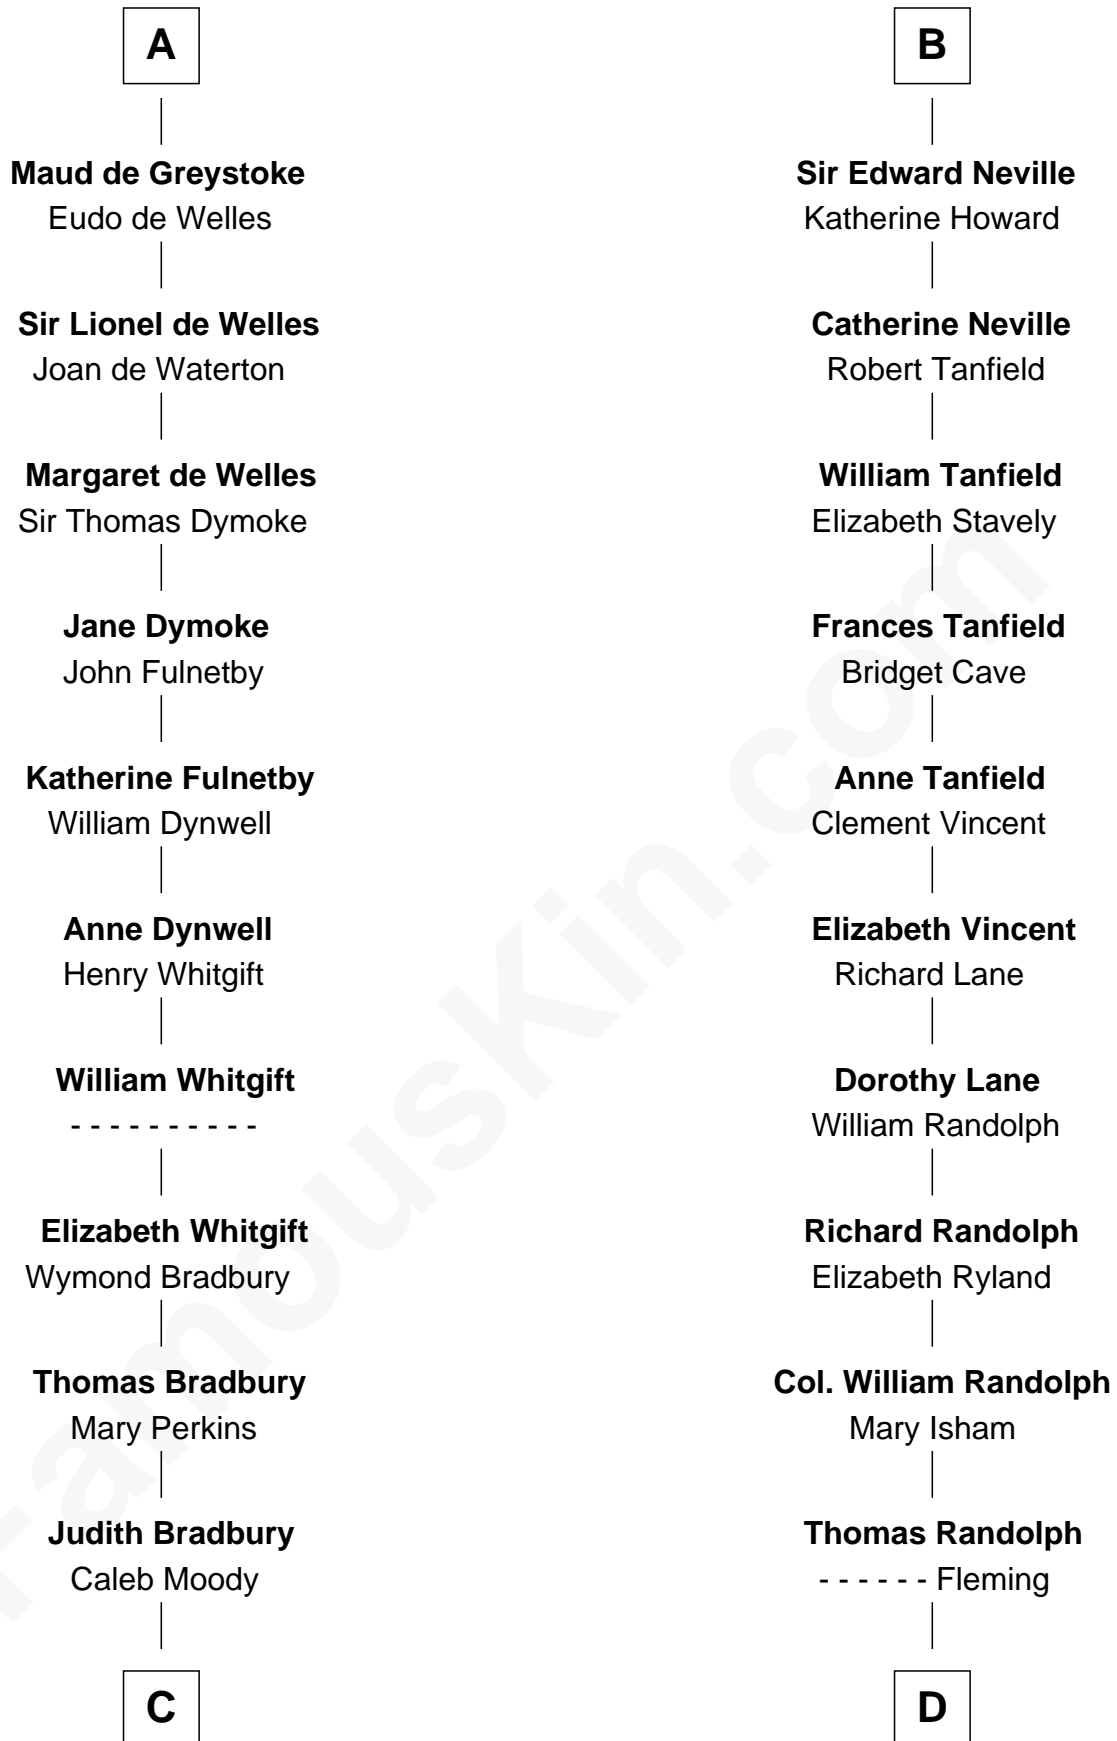

## Relationship Chart of

### Ralph Waldo Emerson

*American Poet*

19th cousin 2 times removed of

### John Marshall

*4th Chief Justice of the U.S. Supreme Court*

**C**

**Rev. Samuel Moody**

Hannah Sewall

**Mary Moody**

Rev. Joseph Emerson

**Rev. William Emerson**