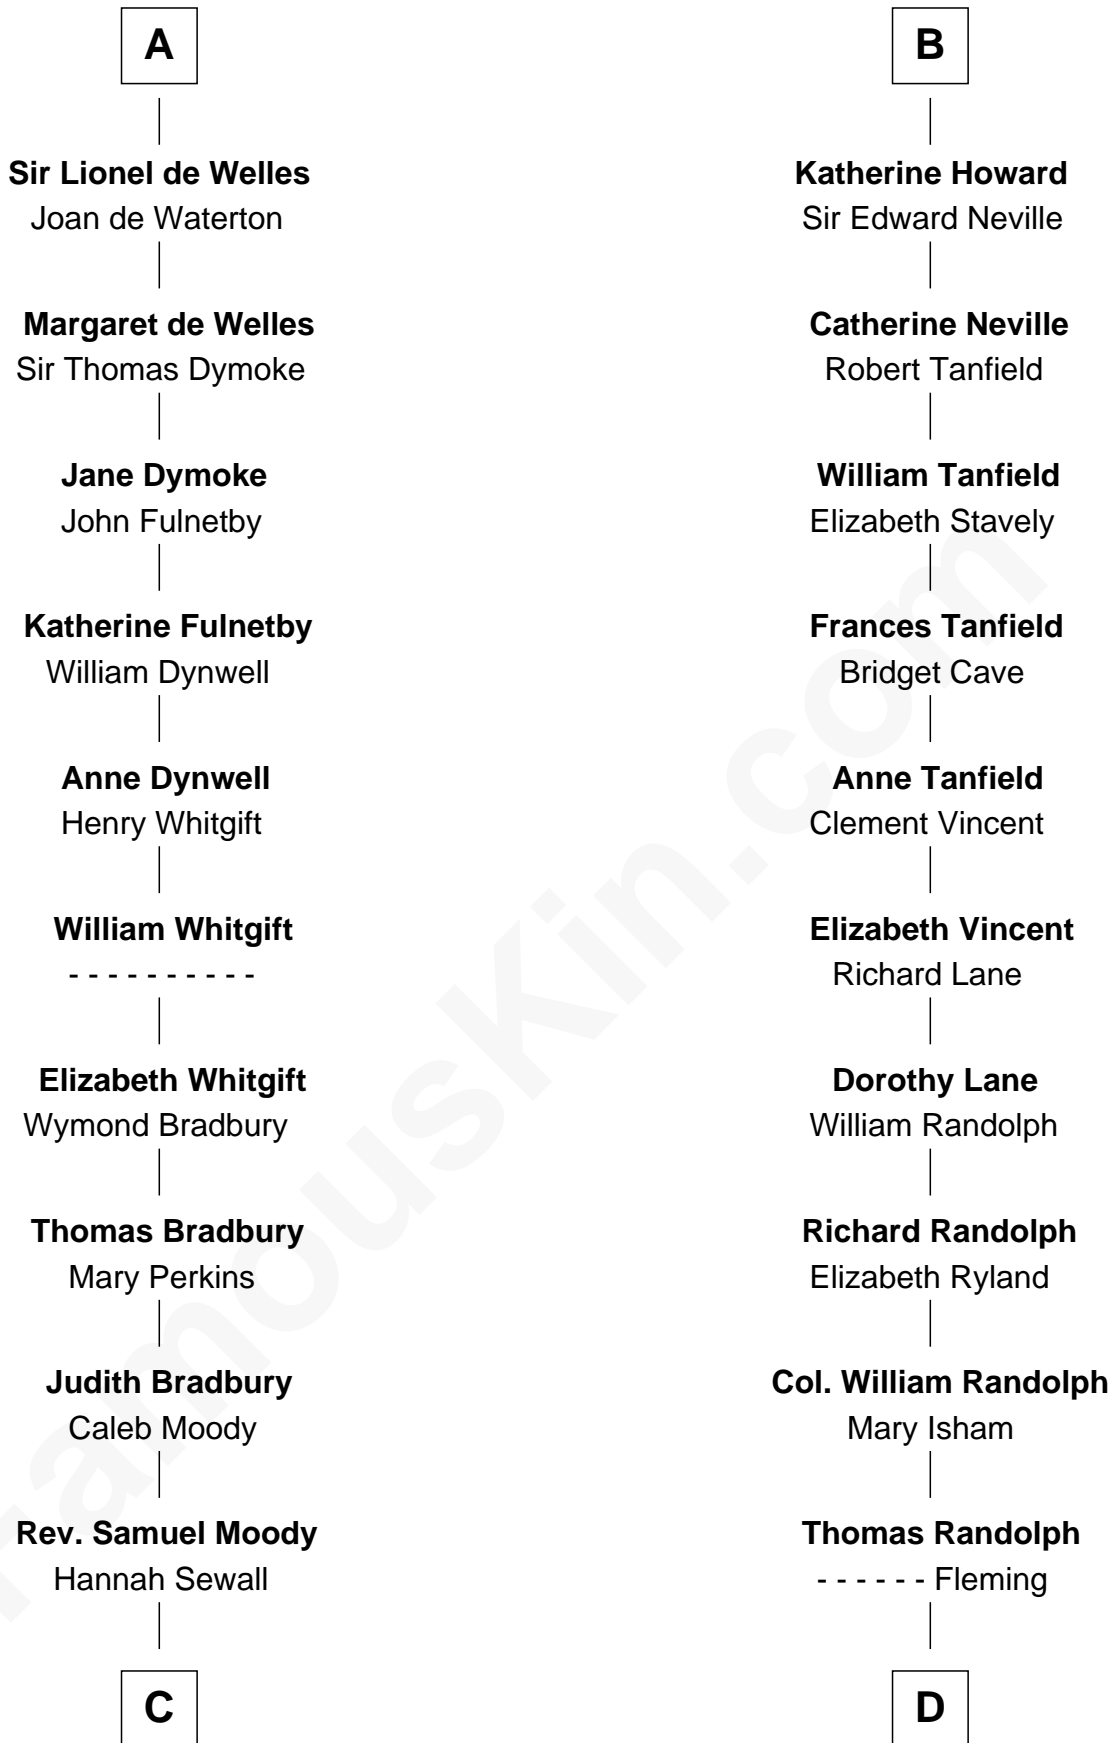

## Relationship Chart of

### Ralph Waldo Emerson

*American Poet*

19th cousin 1 time removed of

### John Marshall

*4th Chief Justice of the U.S. Supreme Court*

**C**

**Mary Moody**  
Rev. Joseph Emerson

**Rev. William Emerson**  
Phebe Bliss

**Rev. William Emerson**  
Ruth Haskins

**Ralph Waldo Emerson**  
*American Poet*