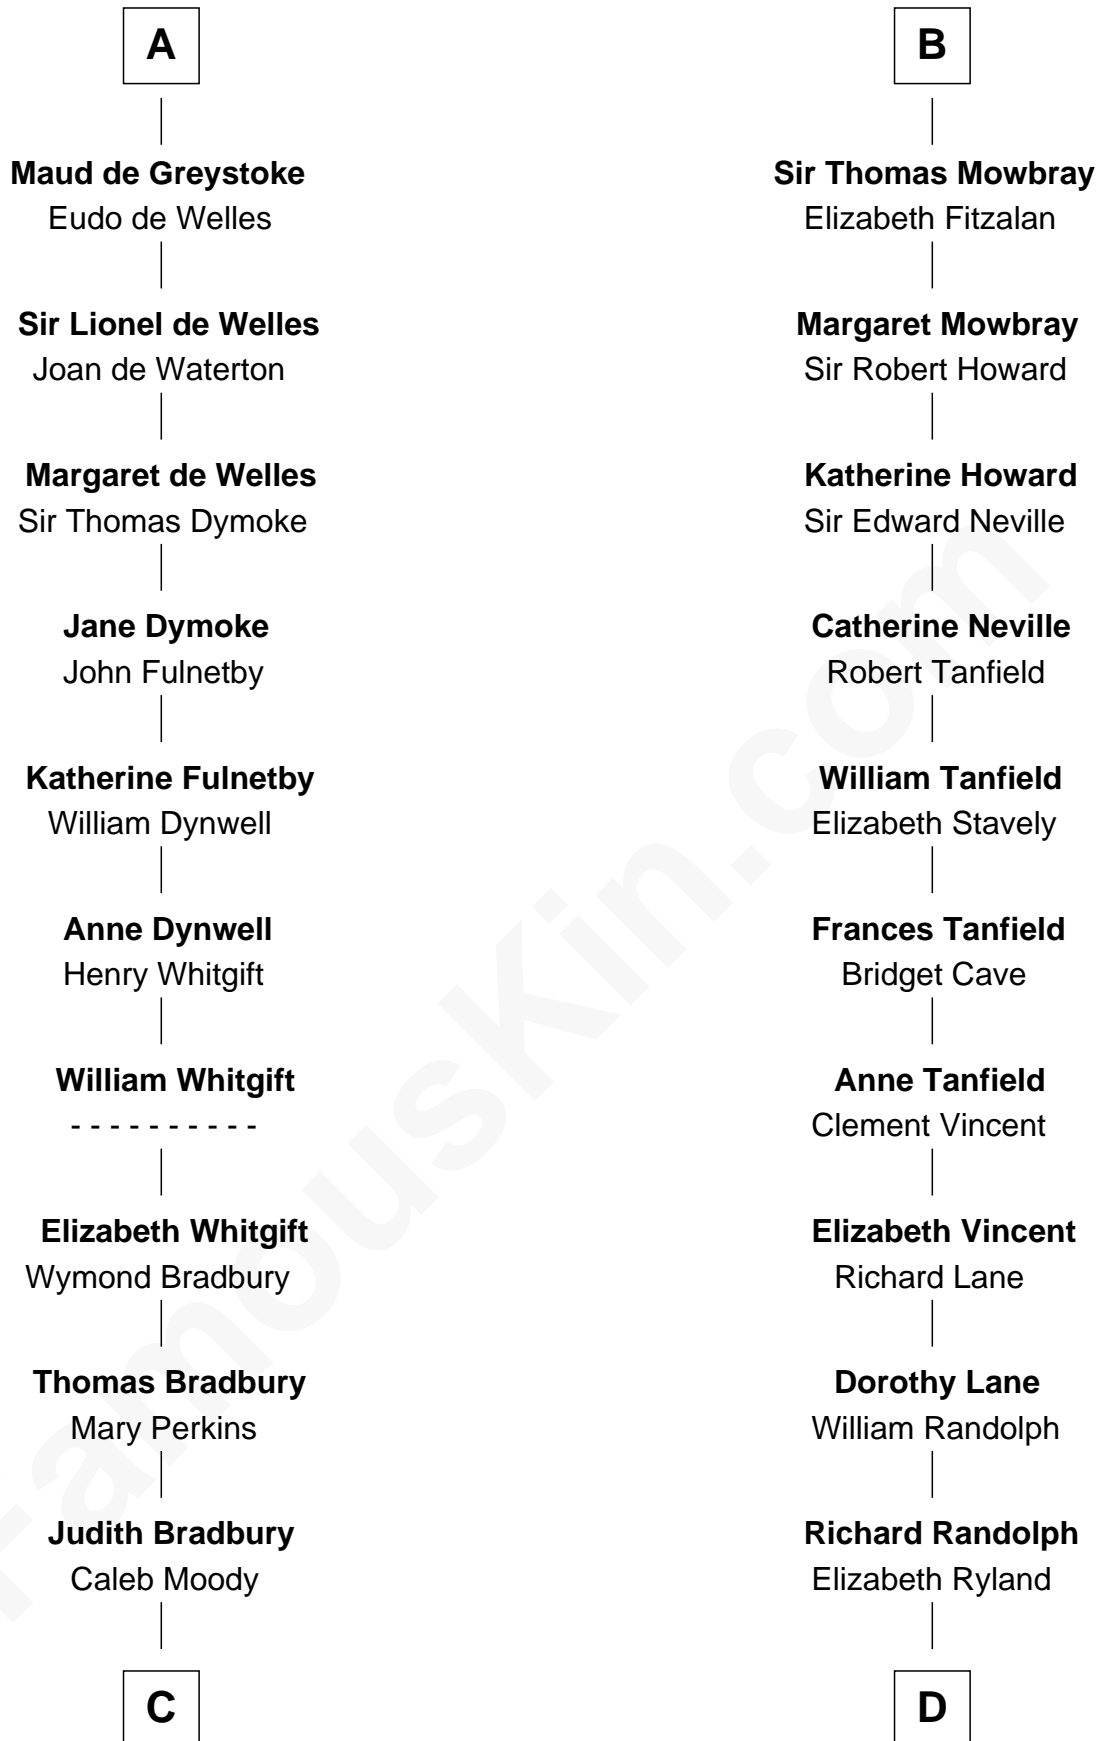

FamousKin.com

Relationship Chart of Ralph Waldo Emerson

American Poet

21st cousin of

John Marshall

4th Chief Justice of the U.S. Supreme Court

C

Rev. Samuel Moody

Hannah Sewall

Mary Moody

Rev. Joseph Emerson

Rev. William Emerson

Phebe Bliss

Rev. William Emerson

Ruth Haskins

Ralph Waldo Emerson