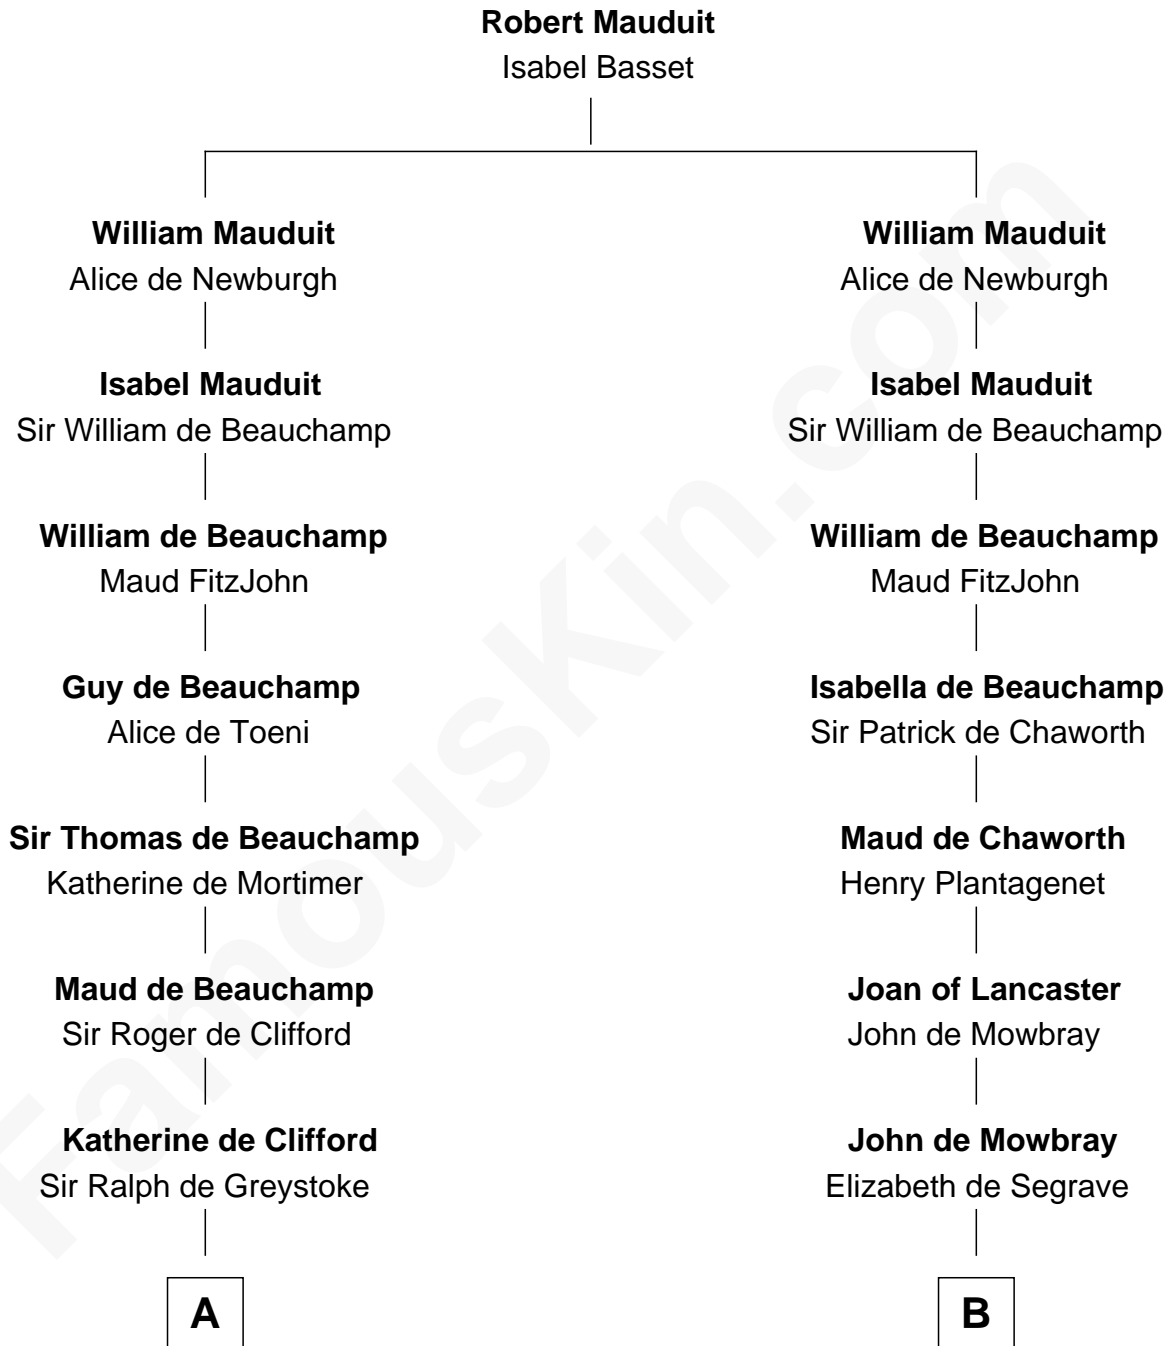

FamousKin.com

Relationship Chart of Ralph Waldo Emerson

American Poet

21st cousin of

John Marshall

4th Chief Justice of the U.S. Supreme Court

C

Rev. Samuel Moody

Hannah Sewall

Mary Moody

Rev. Joseph Emerson

Rev. William Emerson

Phebe Bliss

Rev. William Emerson

Ruth Haskins

Ralph Waldo Emerson