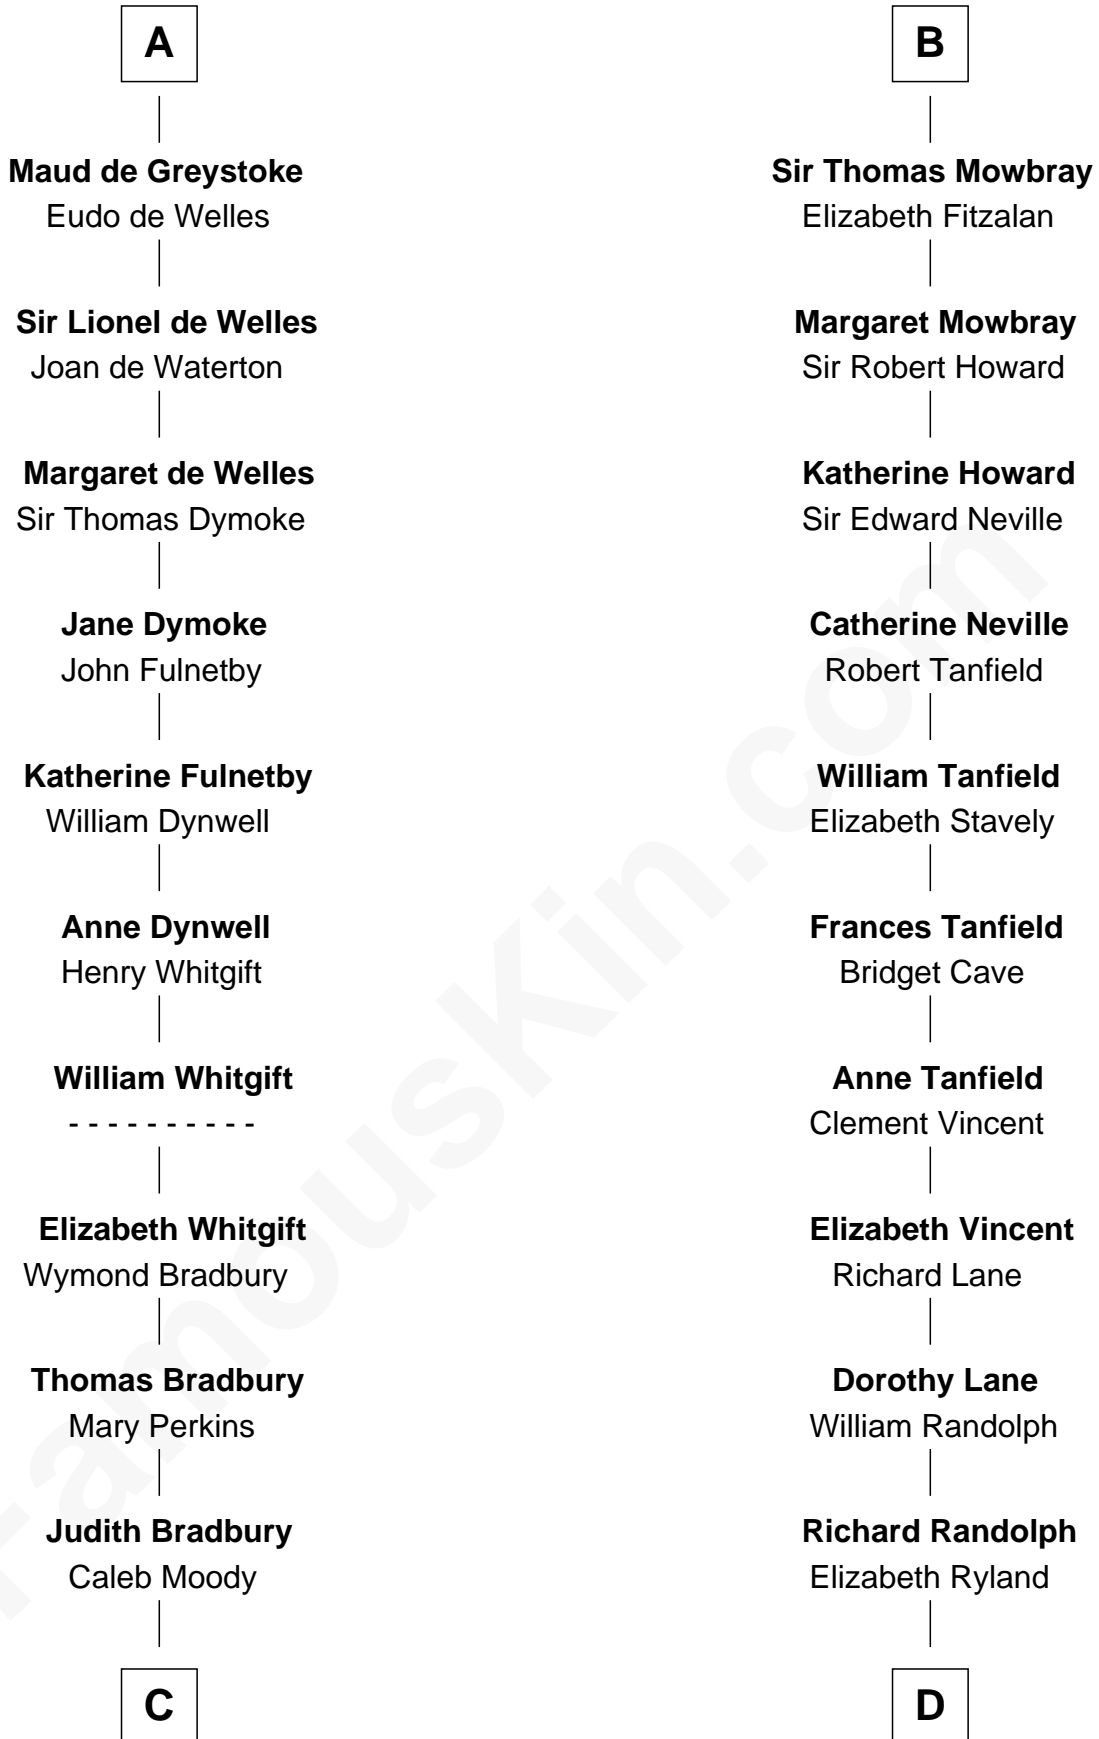

FamousKin.com

Relationship Chart of Ralph Waldo Emerson

American Poet

21st cousin of

John Marshall

4th Chief Justice of the U.S. Supreme Court

C

Rev. Samuel Moody

Hannah Sewall

Mary Moody

Rev. Joseph Emerson

Rev. William Emerson

Phebe Bliss

Rev. William Emerson

Ruth Haskins

Ralph Waldo Emerson