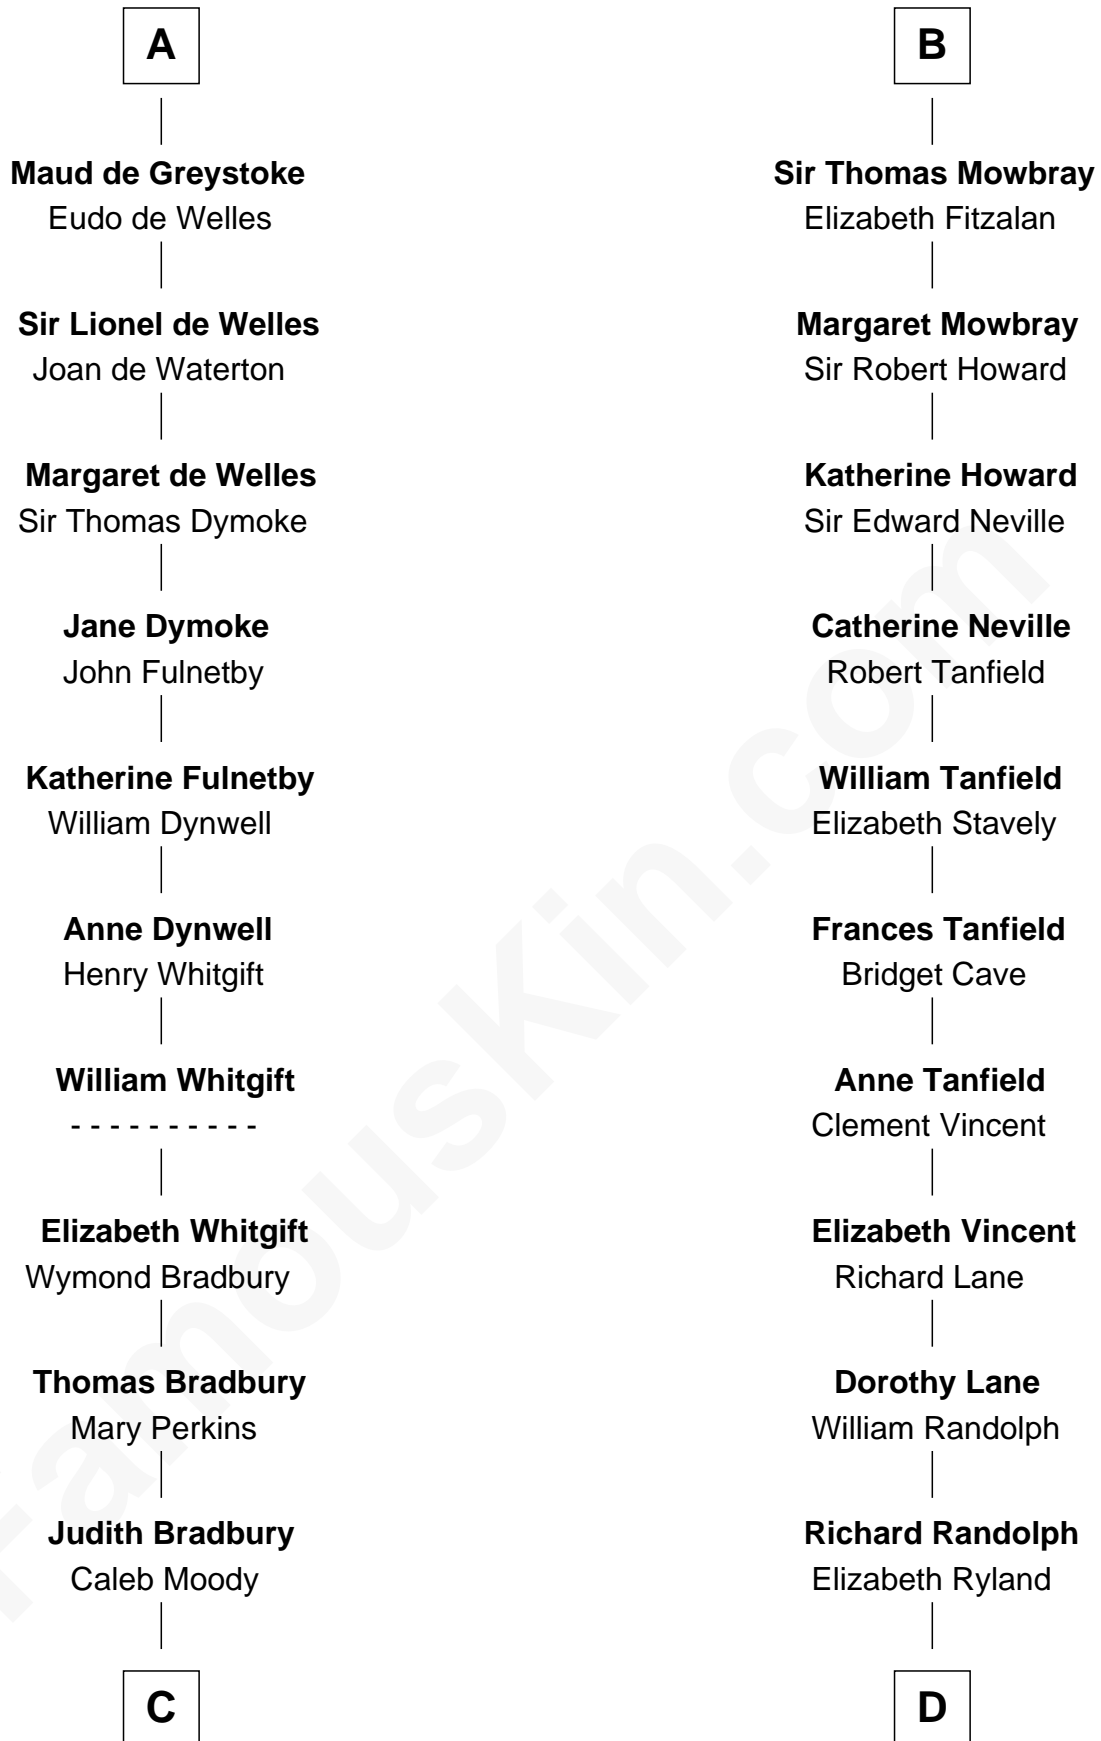

## Relationship Chart of

### Ralph Waldo Emerson

*American Poet*

21st cousin of

### John Marshall

*4th Chief Justice of the U.S. Supreme Court*

**C**

**Rev. Samuel Moody**

Hannah Sewall

**Mary Moody**

Rev. Joseph Emerson

**Rev. William Emerson**