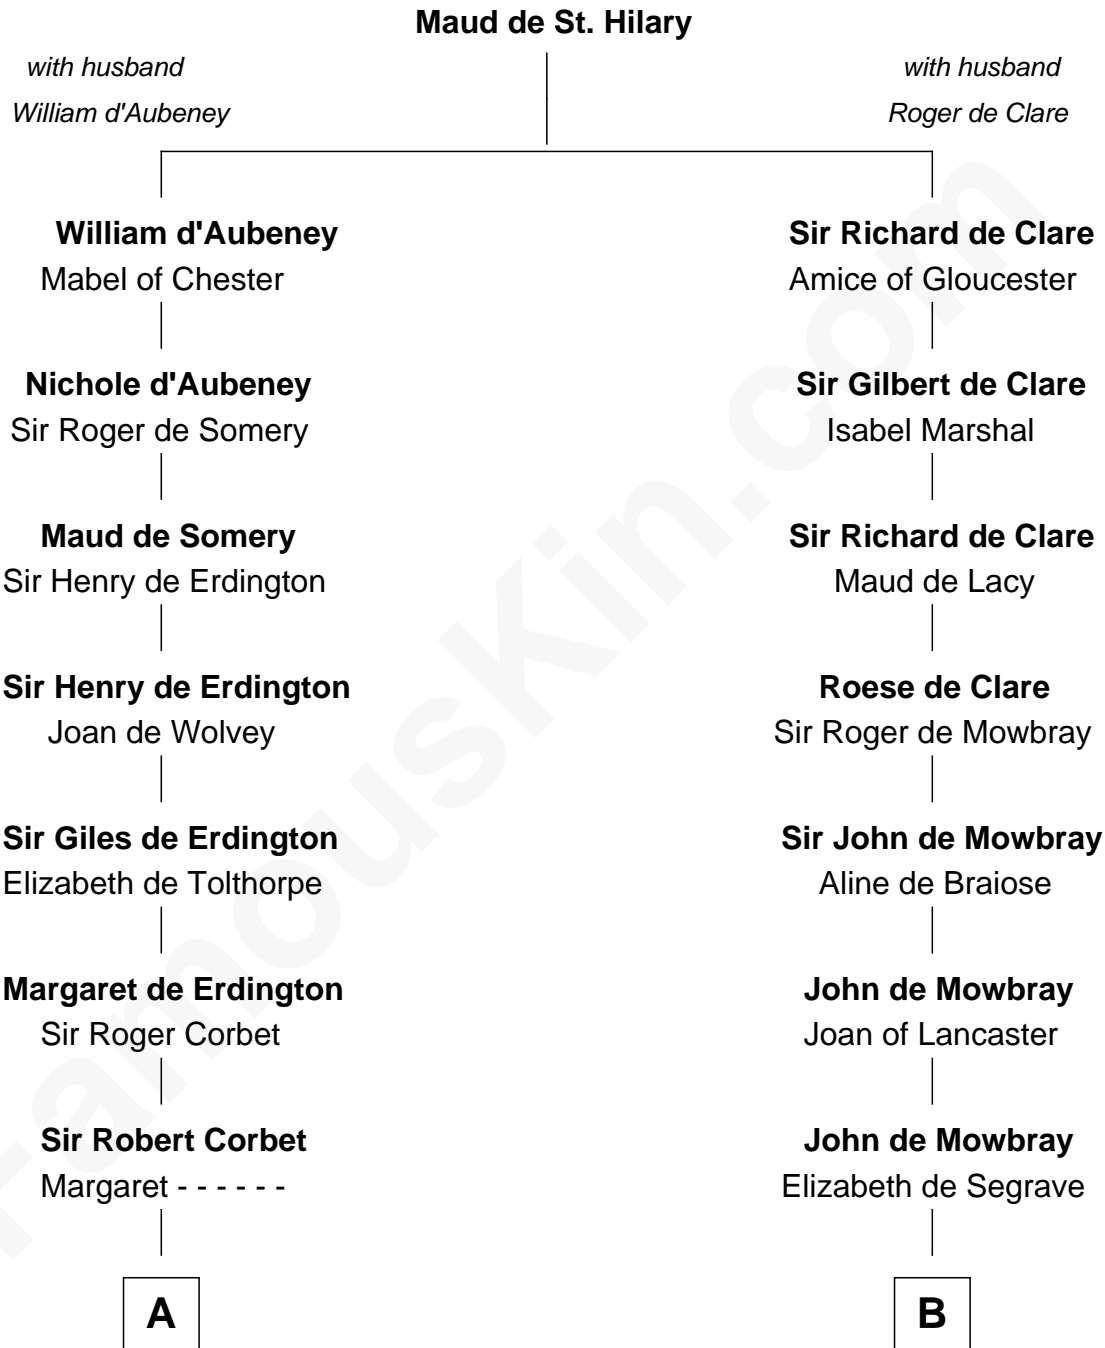

FamousKin.com

Relationship Chart of

Ralph Waldo Emerson

American Poet

19th cousin 2 times removed of

John Marshall

4th Chief Justice of the U.S. Supreme Court