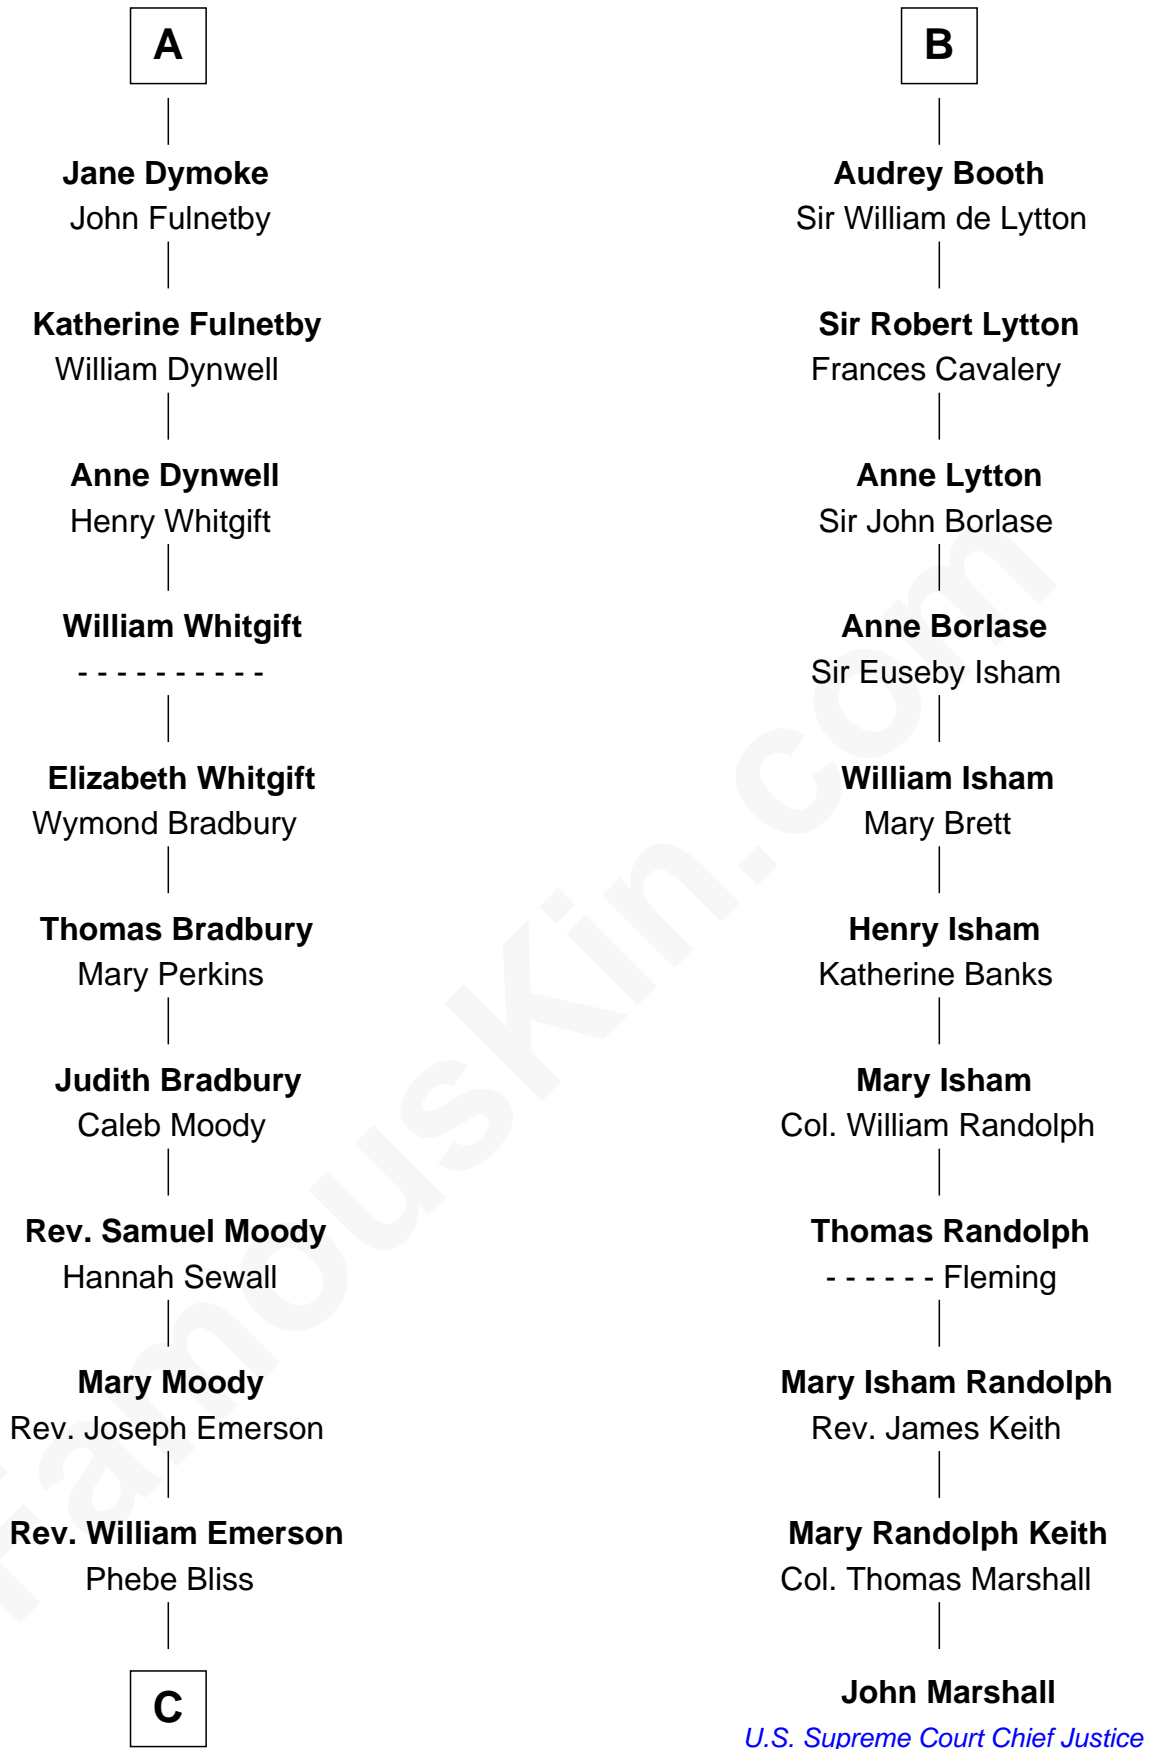

## Relationship Chart of

### Ralph Waldo Emerson

*American Poet*

17th cousin 1 time removed of

### John Marshall

*4th Chief Justice of the U.S. Supreme Court*

**C**

Rev. William Emerson

Ruth Haskins

Ralph Waldo Emerson

*American Poet*

FamousKin.com