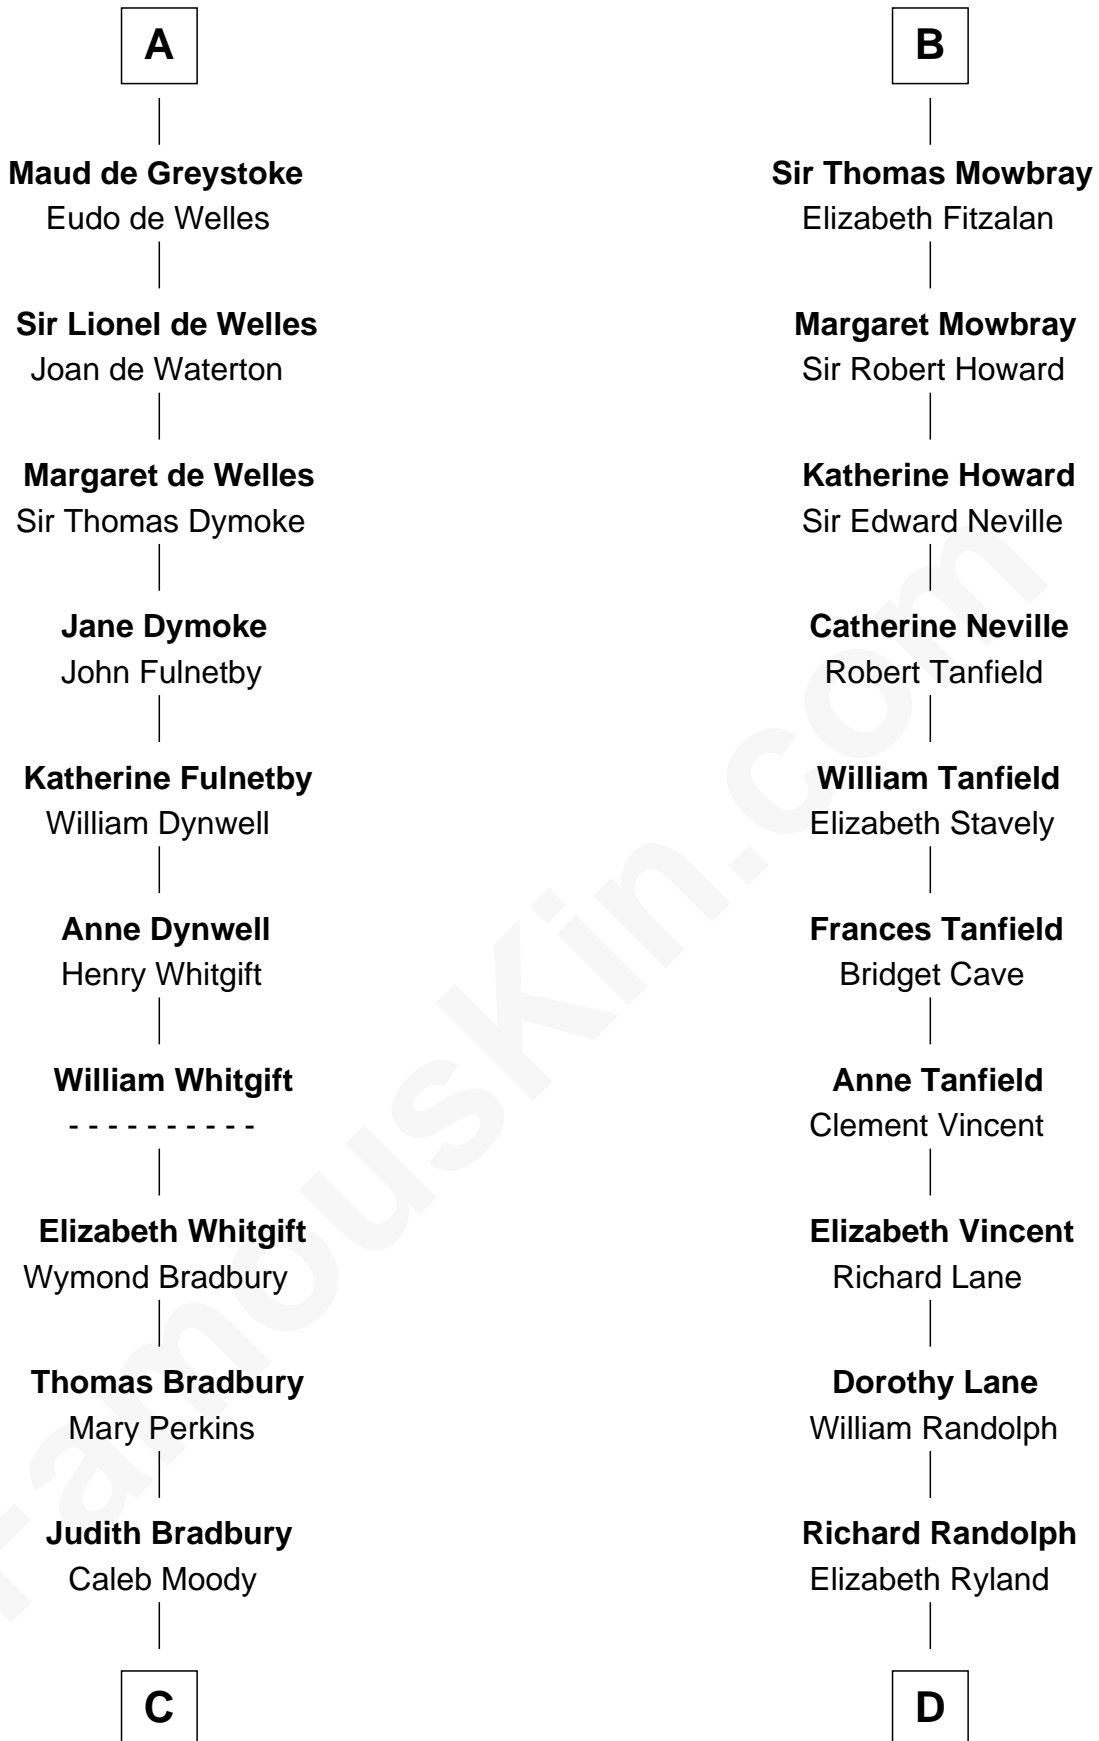

FamousKin.com

Relationship Chart of

Ralph Waldo Emerson

American Poet

21st cousin of

John Marshall

4th Chief Justice of the U.S. Supreme Court

C