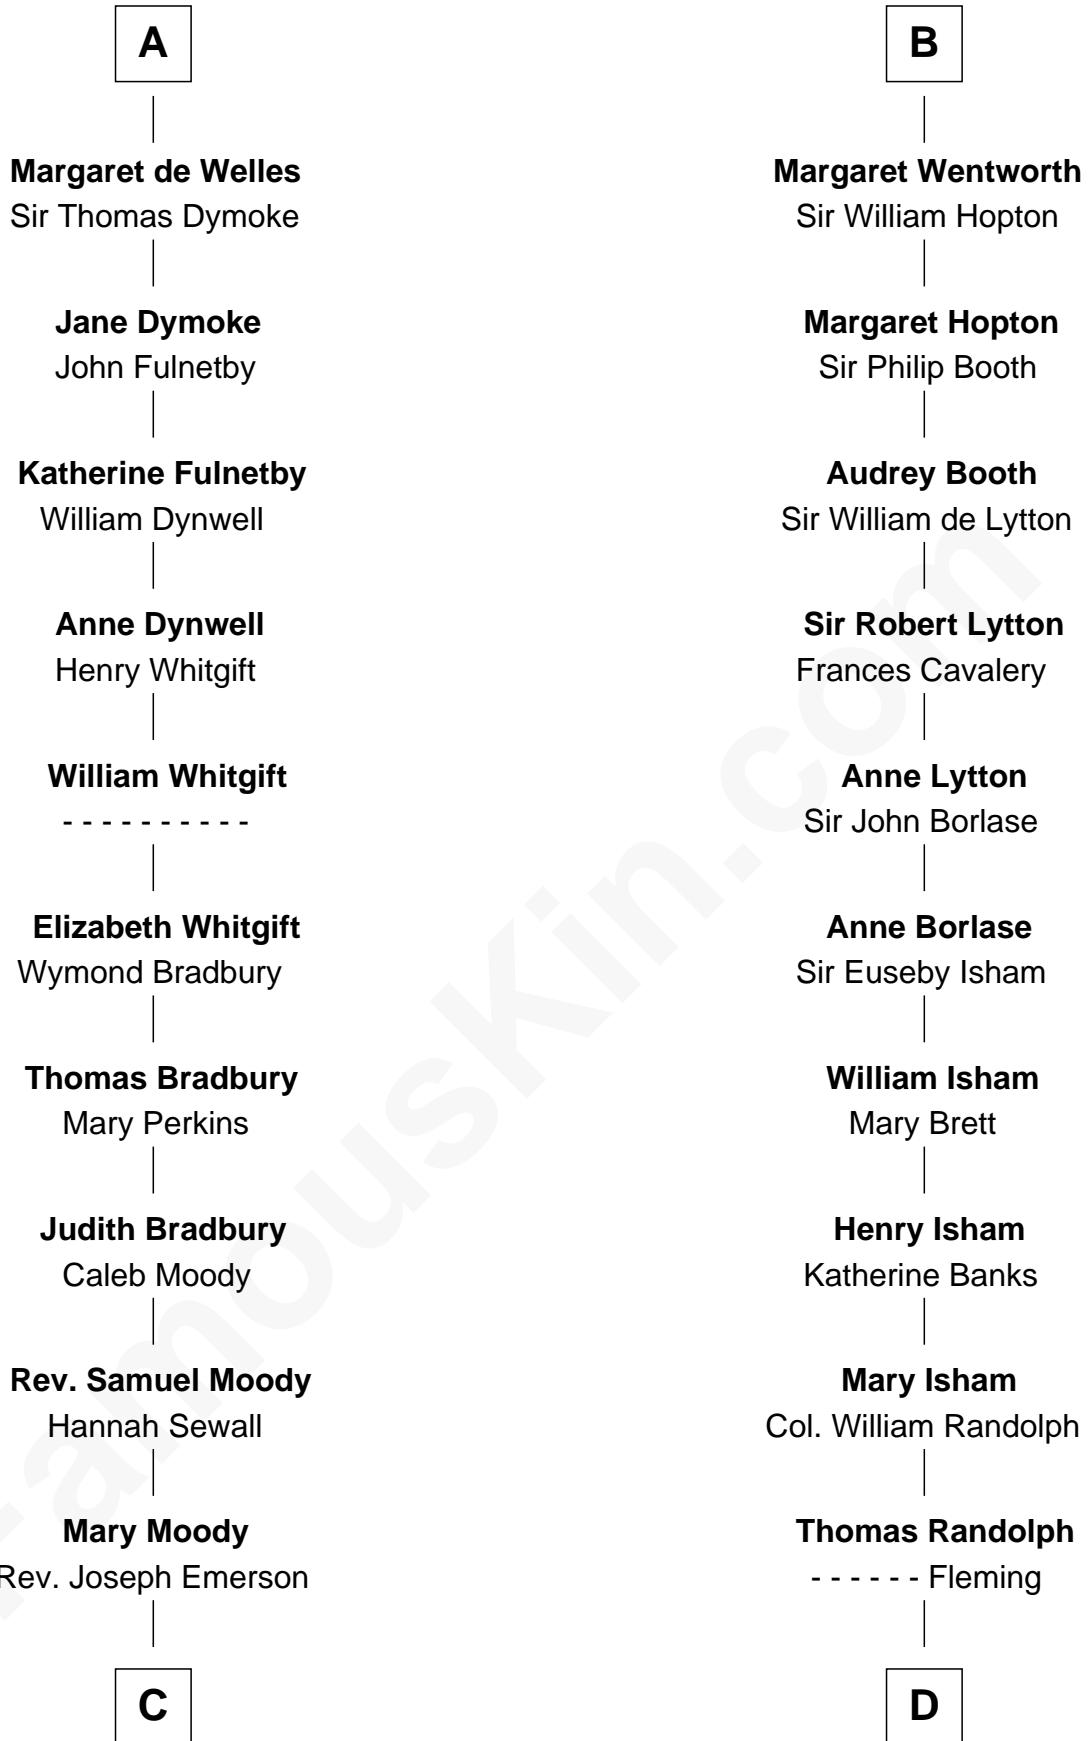

FamousKin.com

Relationship Chart of

Ralph Waldo Emerson

American Poet

19th cousin of

John Marshall

4th Chief Justice of the U.S. Supreme Court

C