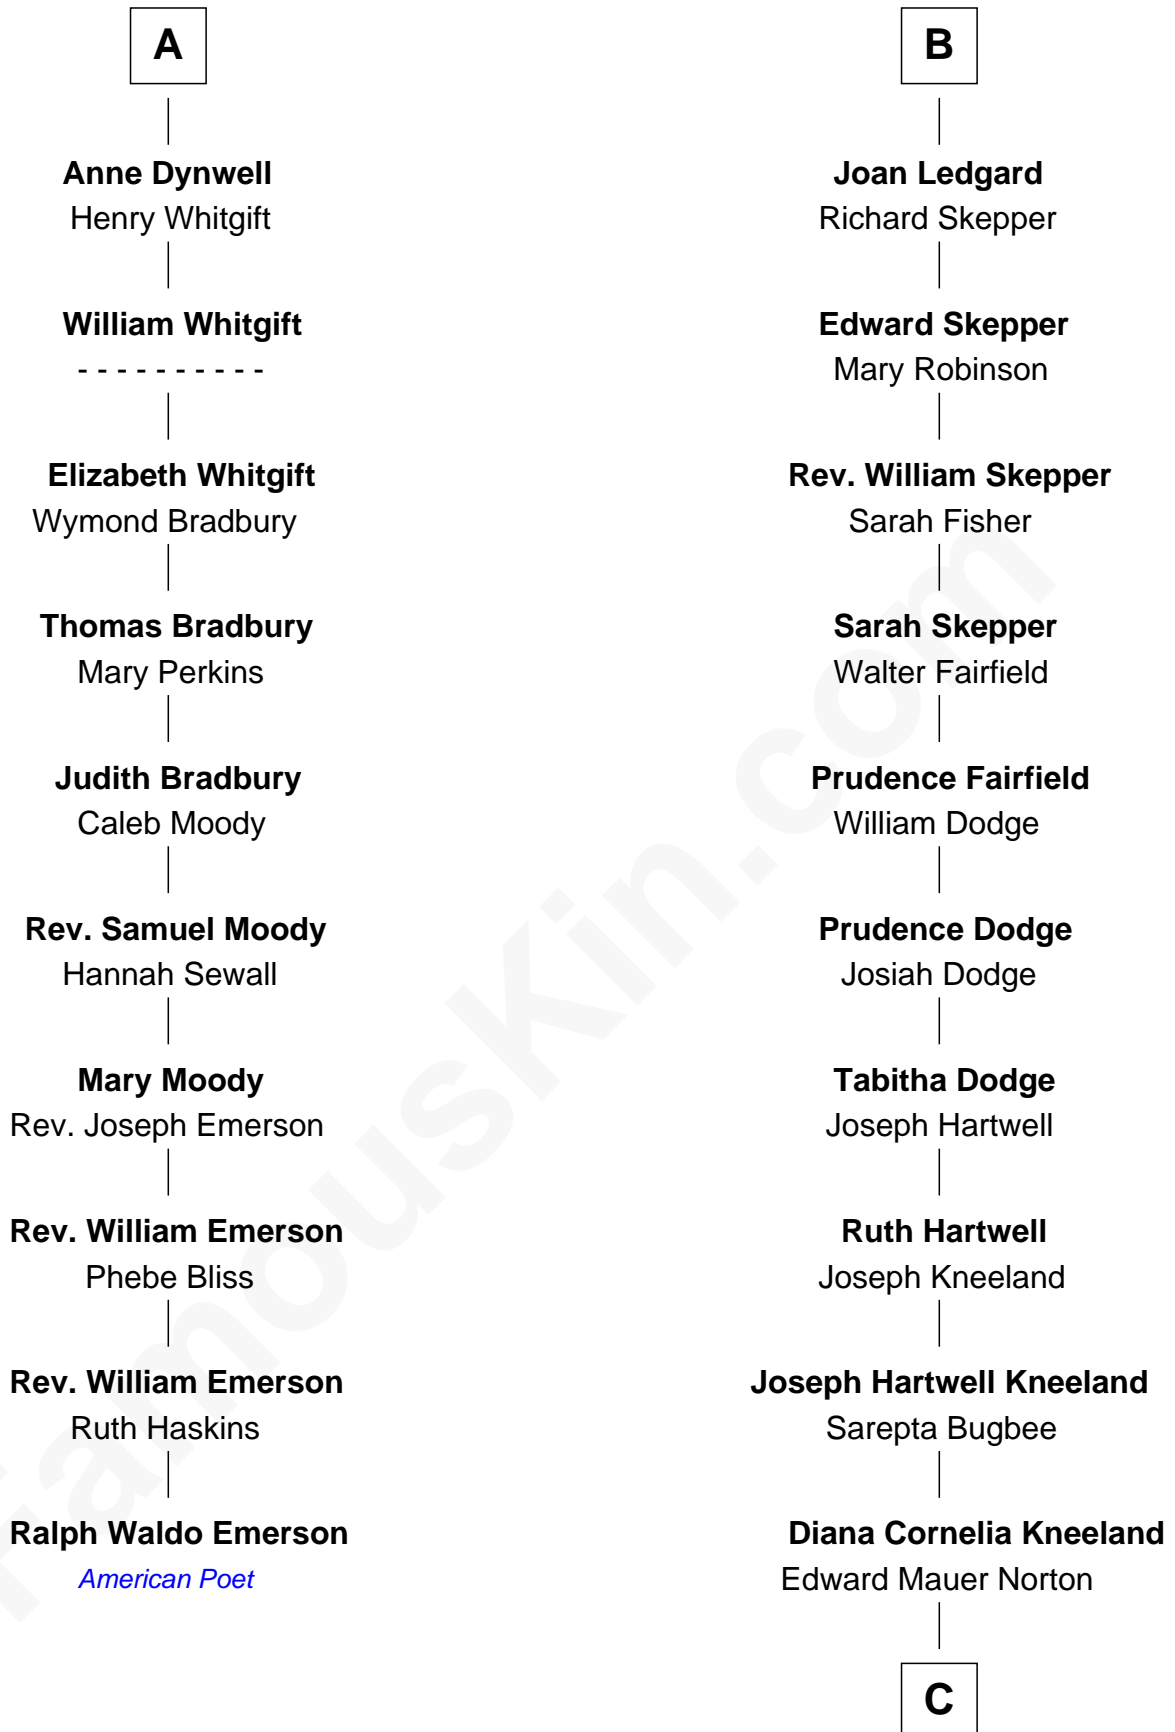

FamousKin.com
Relationship Chart of
Ralph Waldo Emerson
American Poet

16th cousin 5 times removed of
Edward Norton
Movie Actor

Sir Thomas de Beauchamp
 Katherine de Mortimer

C

Seneca Hughes Norton

Josephine E. Weis

Edward Mower Norton

Alice C. Baals

Edward Mower Norton

Betty Kent Harrison

Edward Mower Norton

Lydia Robinson Rouse

Edward Norton

Movie Actor