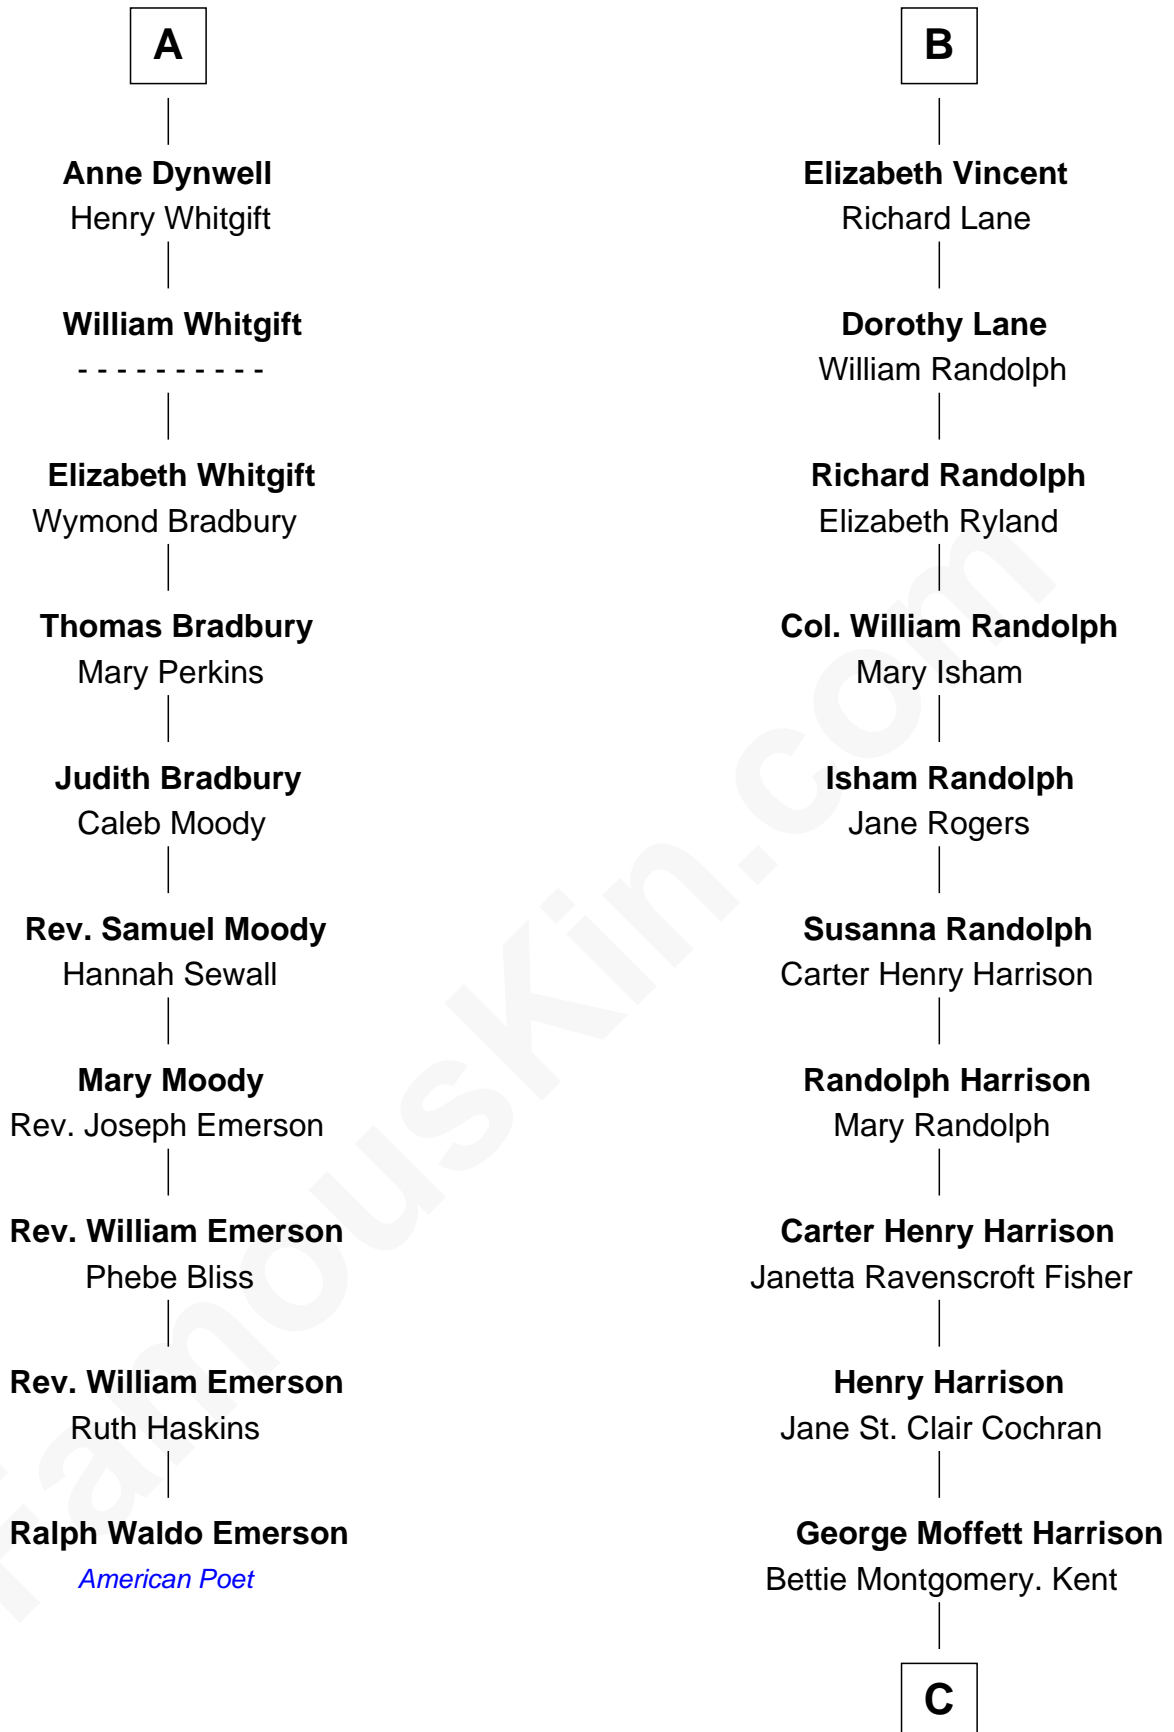

FamousKin.com

Relationship Chart of

Ralph Waldo Emerson

American Poet

16th cousin 4 times removed of

Edward Norton
Movie Actor

C

Joseph Kent Harrison
Cornelia Long Somerville

Betty Kent Harrison
Edward Mower Norton

Edward Mower Norton
Lydia Robinson Rouse

Edward Norton
Movie Actor