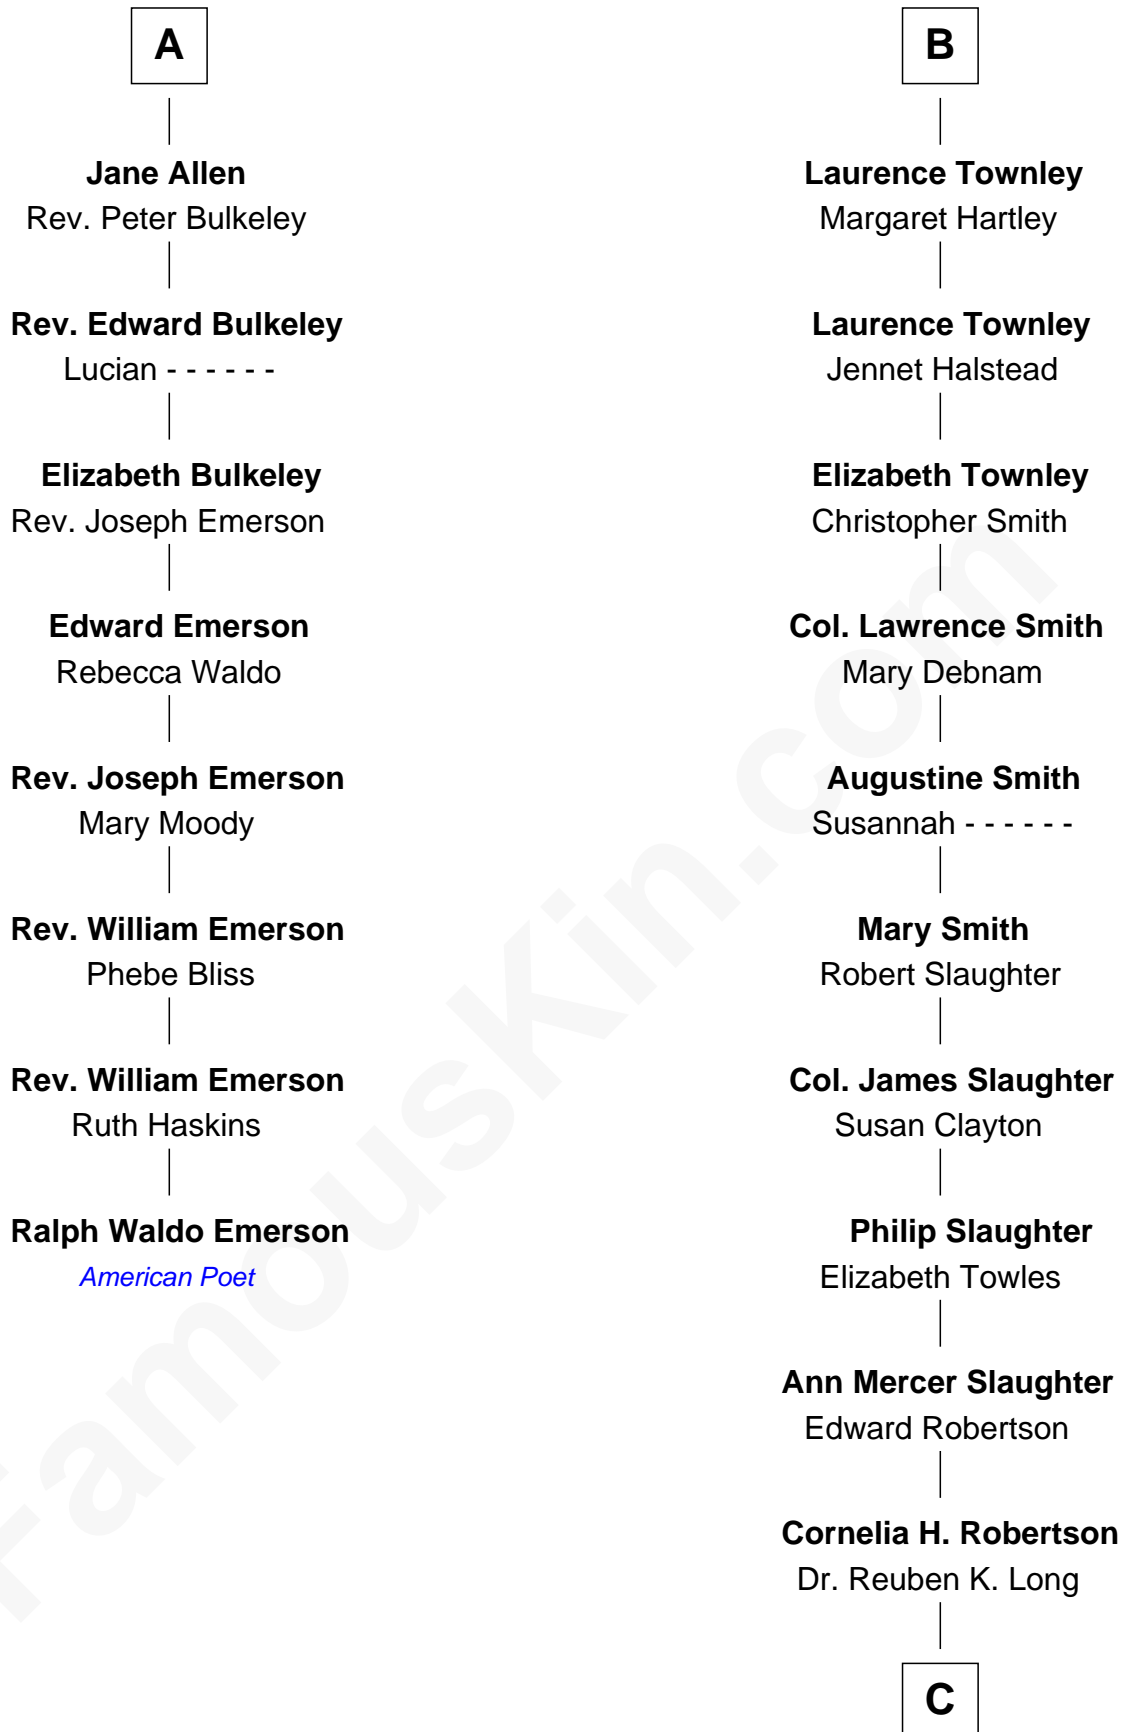

FamousKin.com

Relationship Chart of

Ralph Waldo Emerson

American Poet

14th cousin 7 times removed of

Edward Norton
Movie Actor

C

Mary Mercer Long
Dr. Henry Wilson Somerville

Cornelia Long Somerville
Joseph Kent Harrison

Betty Kent Harrison
Edward Mower Norton

Edward Mower Norton
Lydia Robinson Rouse

Edward Norton
Movie Actor