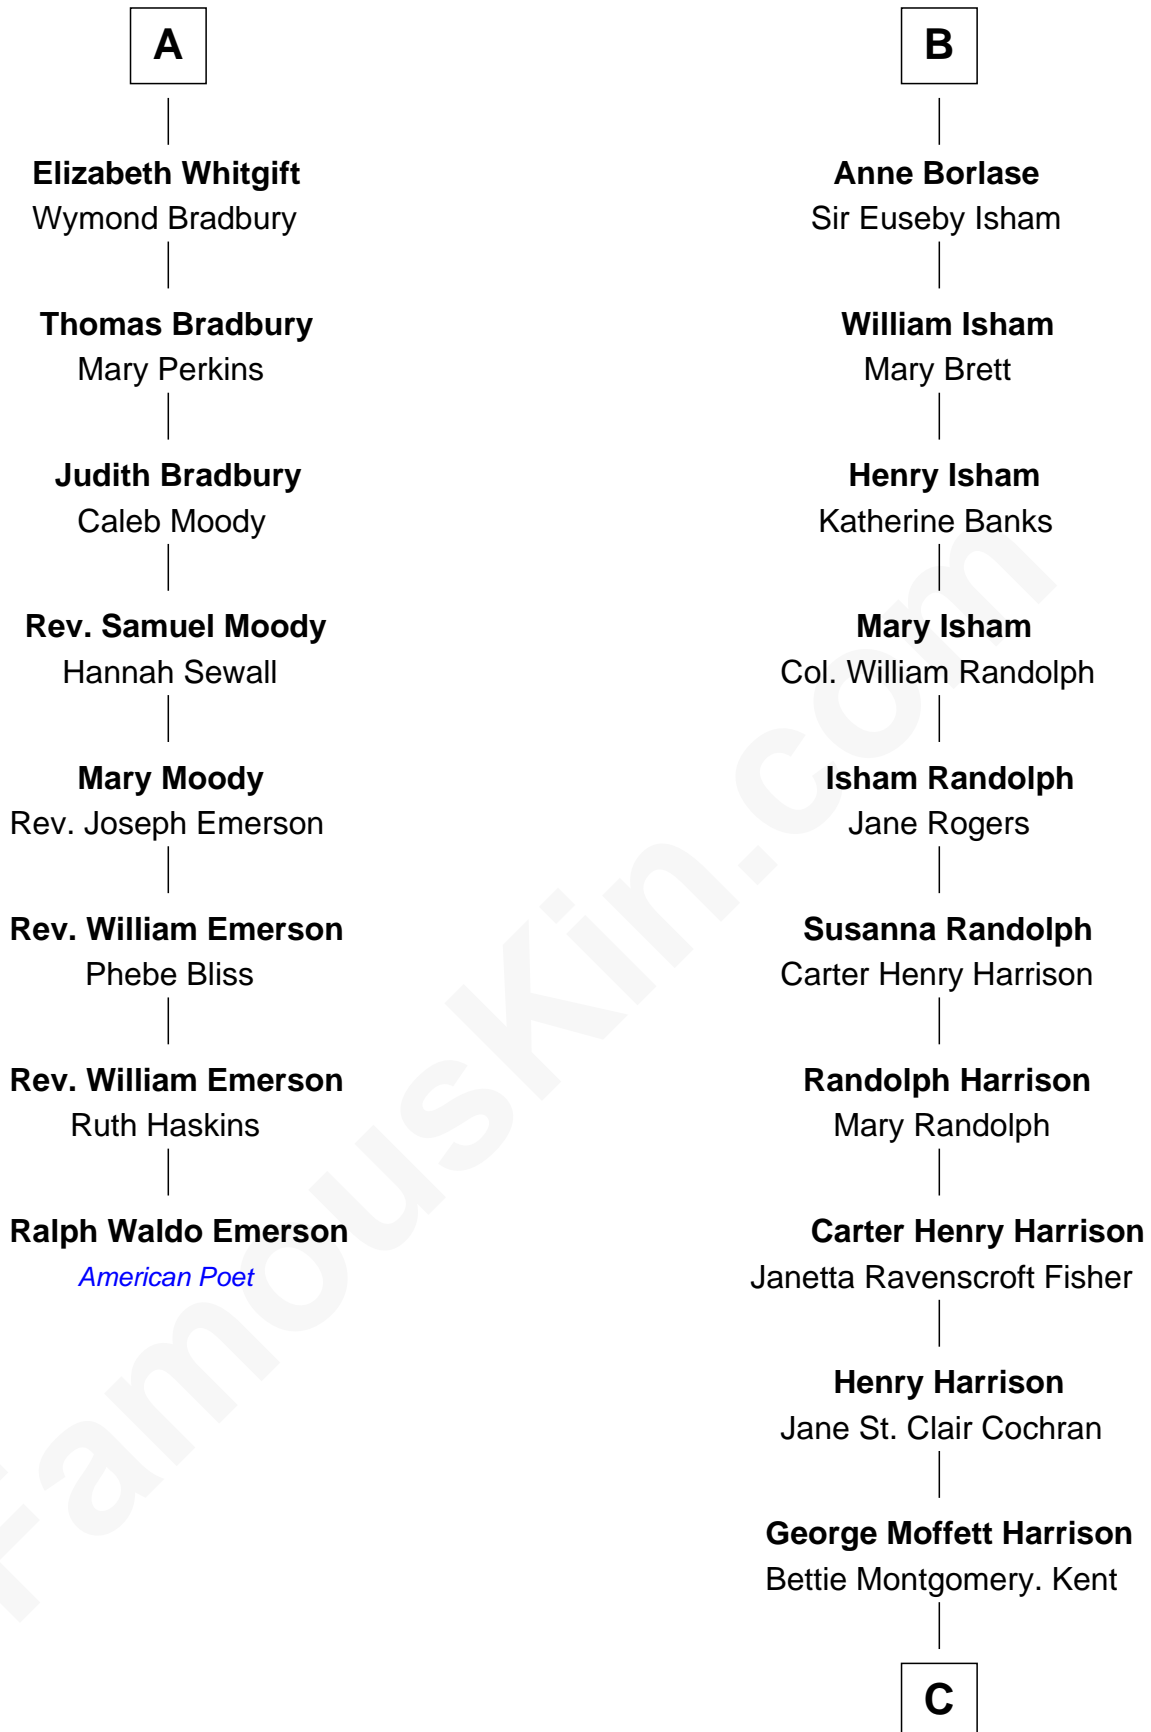

FamousKin.com
Relationship Chart of
Ralph Waldo Emerson
American Poet

14th cousin 6 times removed of
Edward Norton
Movie Actor

C

Joseph Kent Harrison
Cornelia Long Somerville

Betty Kent Harrison
Edward Mower Norton

Edward Mower Norton
Lydia Robinson Rouse

Edward Norton
Movie Actor