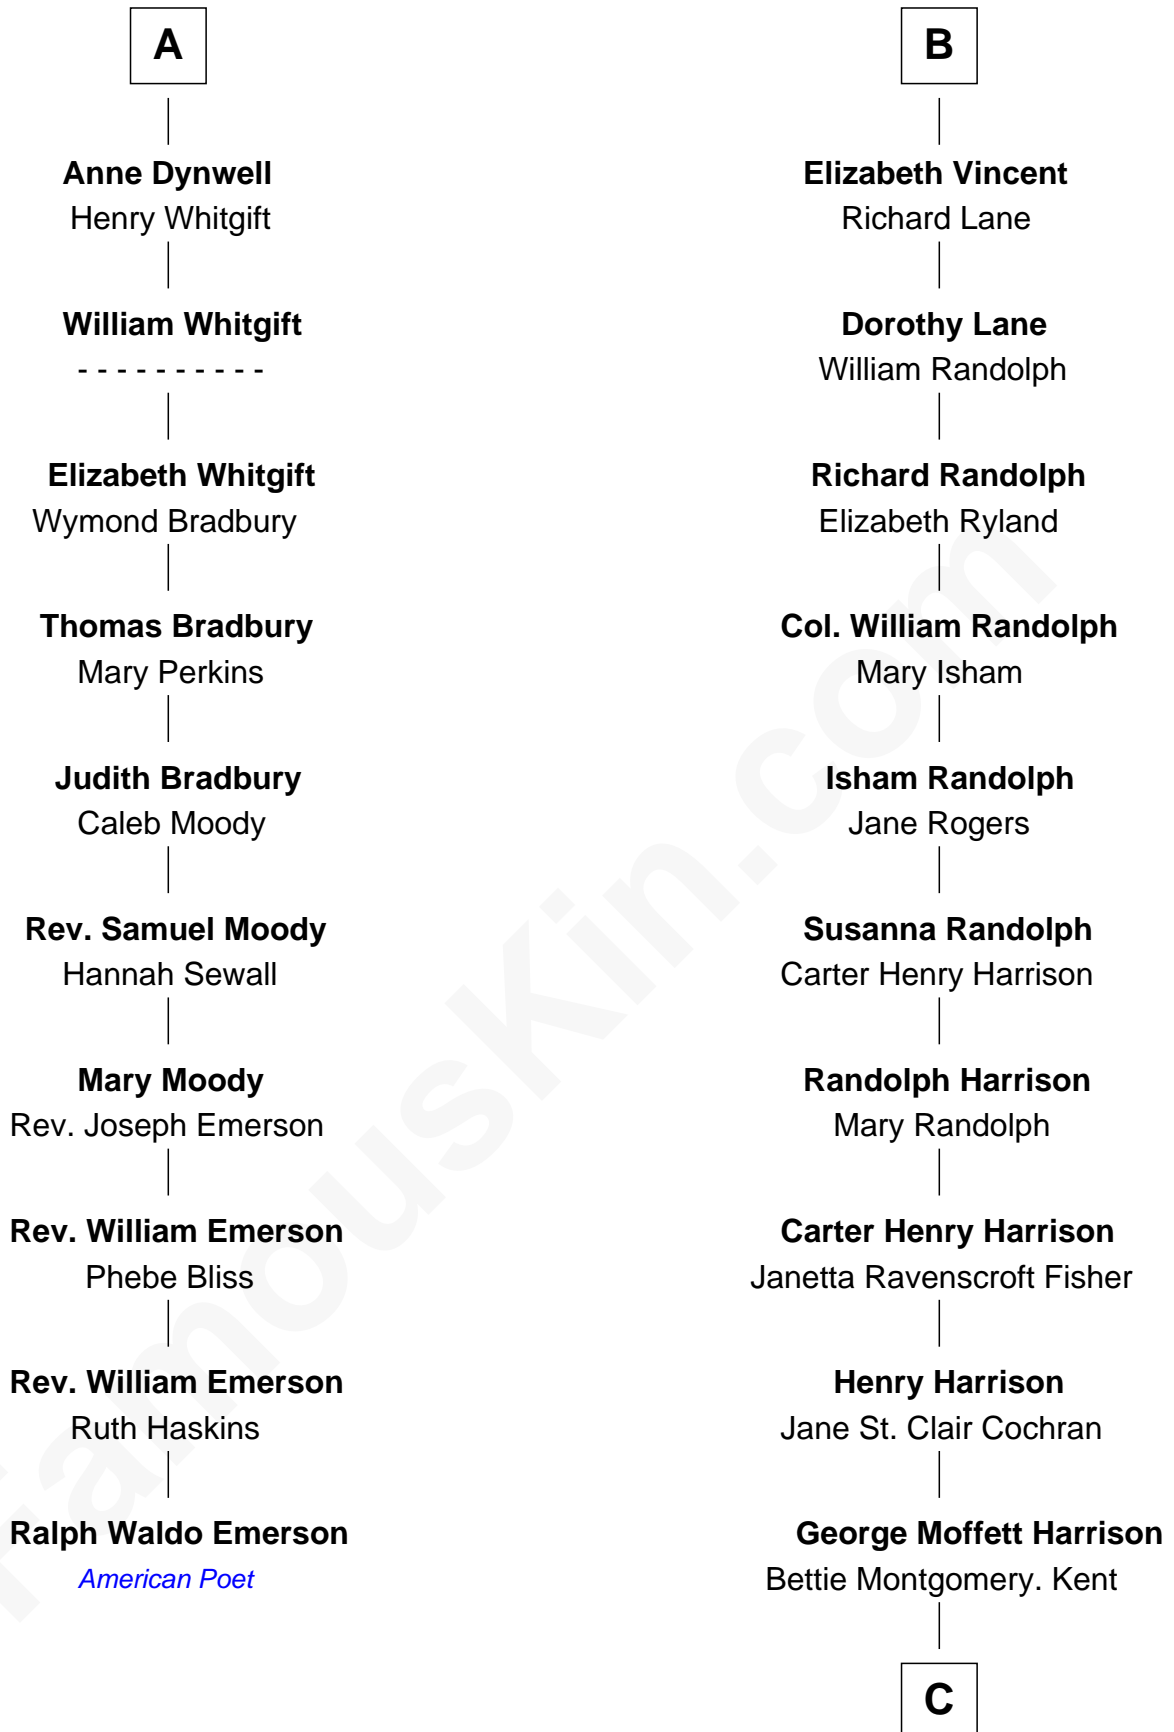

FamousKin.com

Relationship Chart of

Ralph Waldo Emerson

American Poet

16th cousin 4 times removed of

Edward Norton

Movie Actor

Sir Henry de Percy

Idoine de Clifford

C

—
Joseph Kent Harrison
Cornelia Long Somerville

—
Betty Kent Harrison
Edward Mower Norton

—
Edward Mower Norton
Lydia Robinson Rouse

—
Edward Norton
Movie Actor