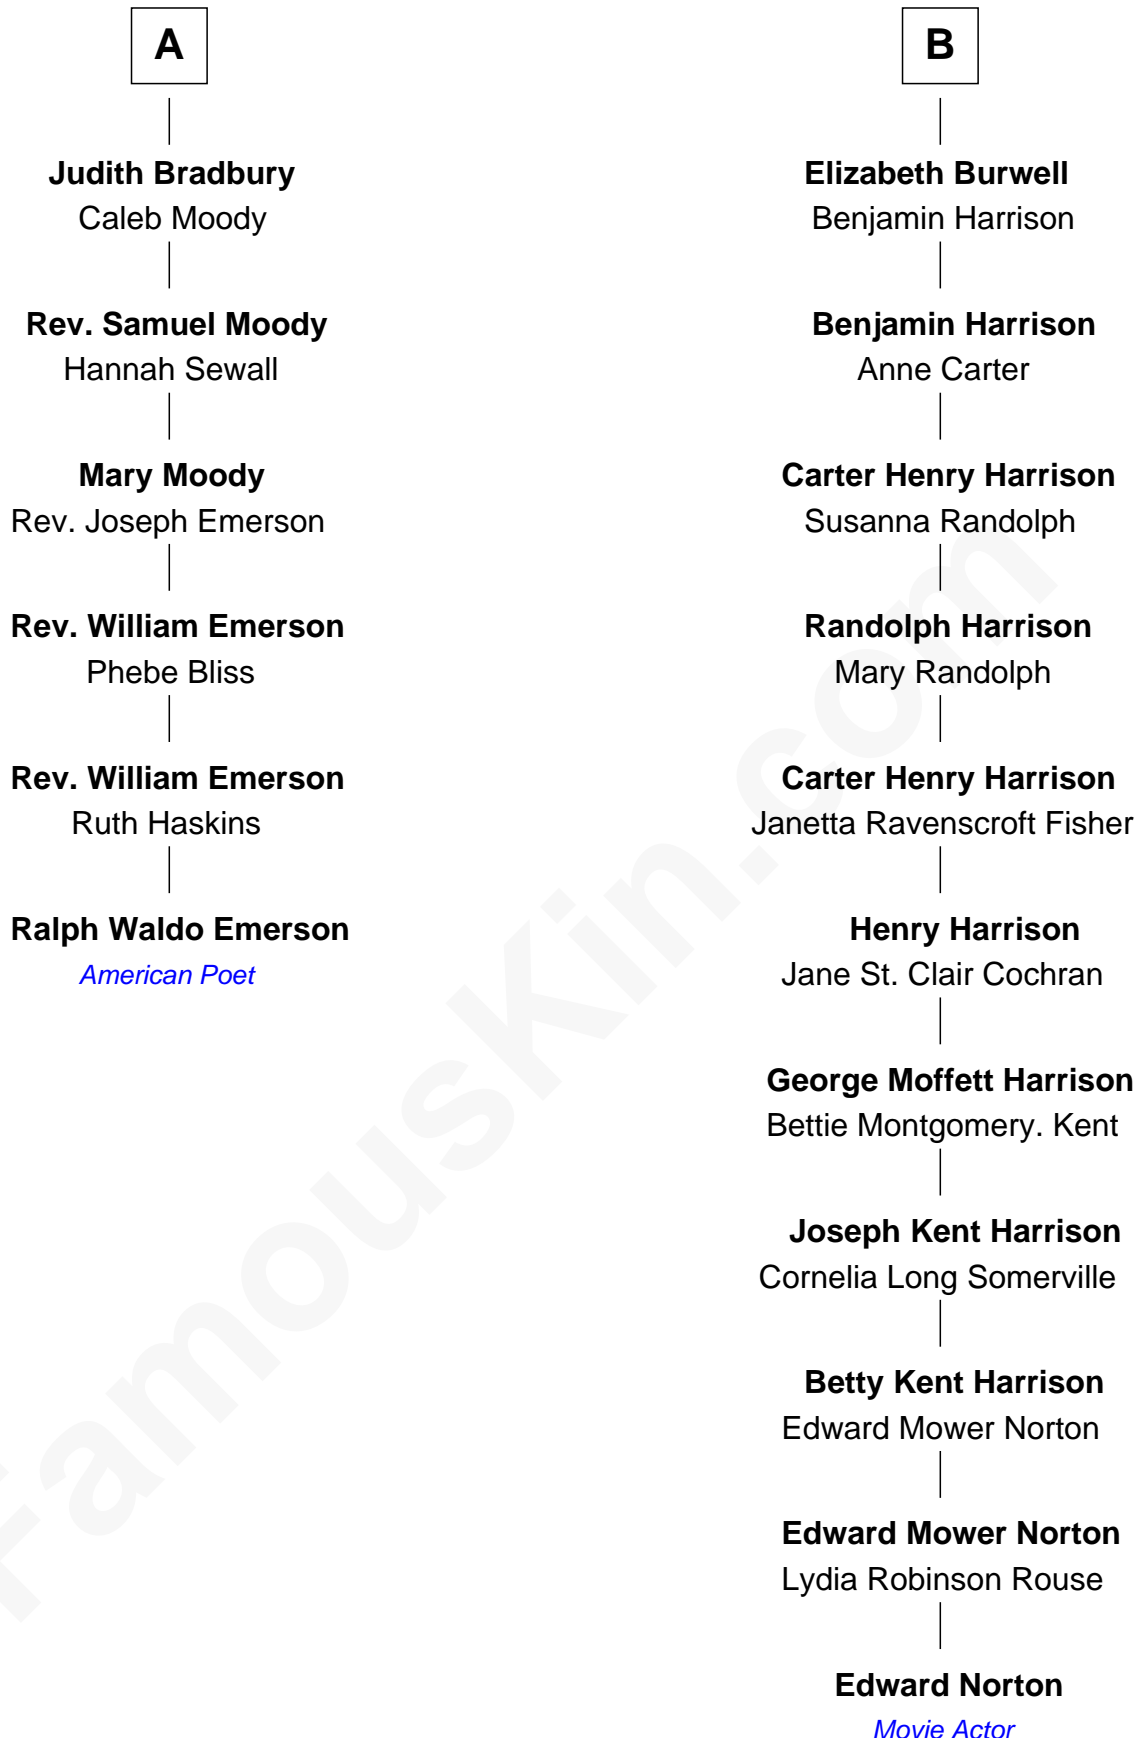

## Relationship Chart of

### Ralph Waldo Emerson

*American Poet*

12th cousin 5 times removed of

**Edward Norton**  
*Movie Actor*

Edward Norton photo by [David Shankbone](#) (CC BY 3.0)