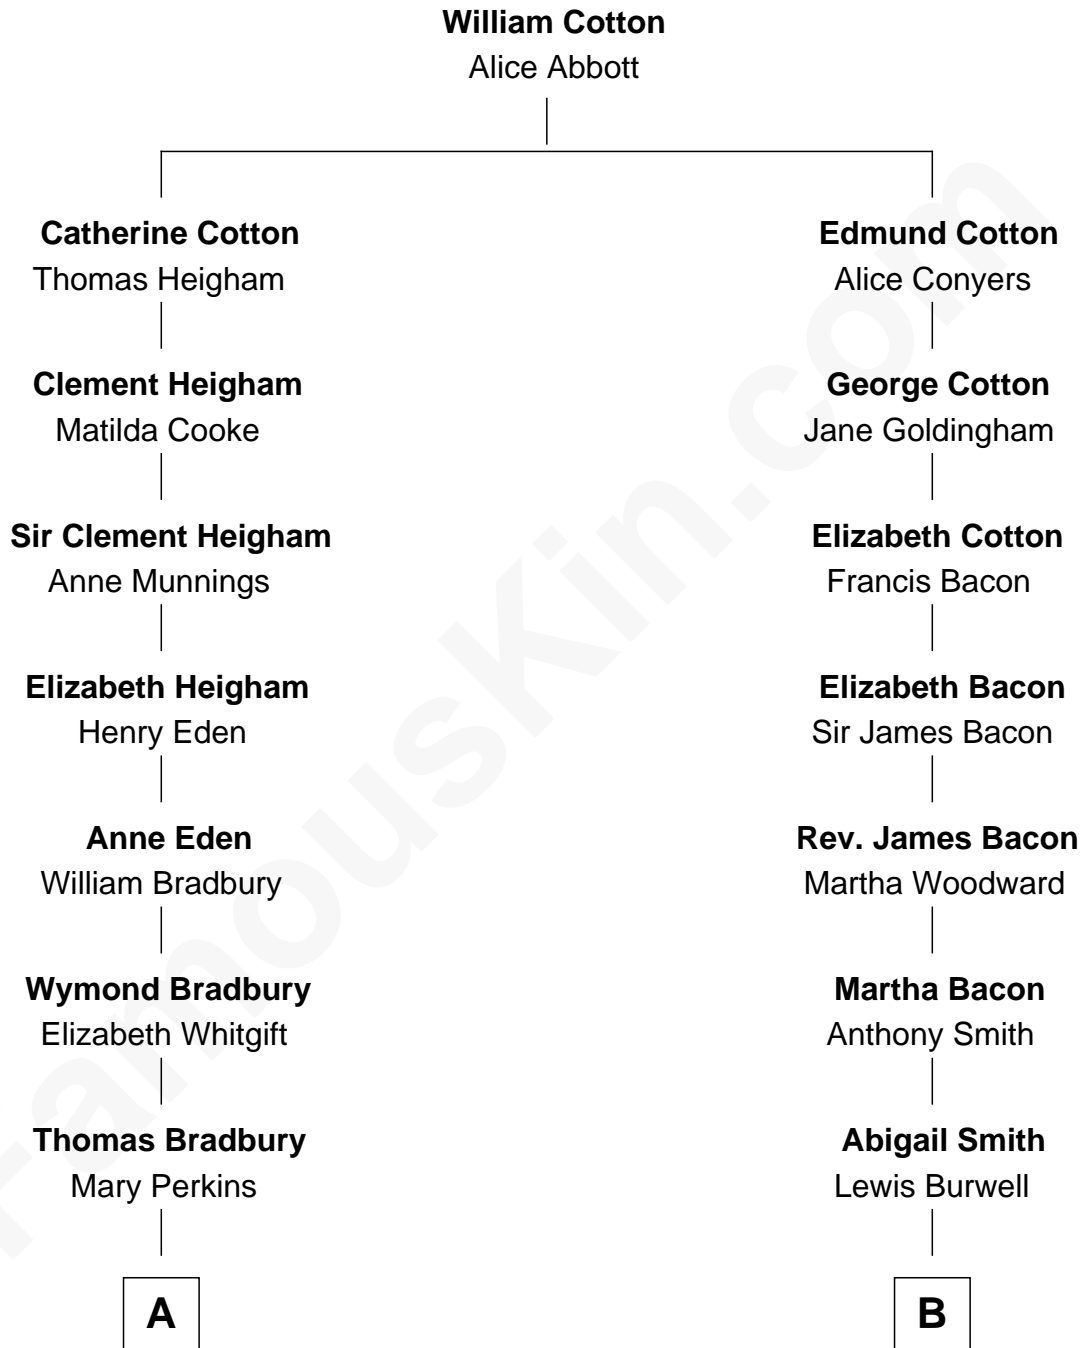

## Relationship Chart of

### Ralph Waldo Emerson

*American Poet*

12th cousin 5 times removed of

**Edward Norton**  
*Movie Actor*

Edward Norton photo by [David Shankbone](#) (CC BY 3.0)