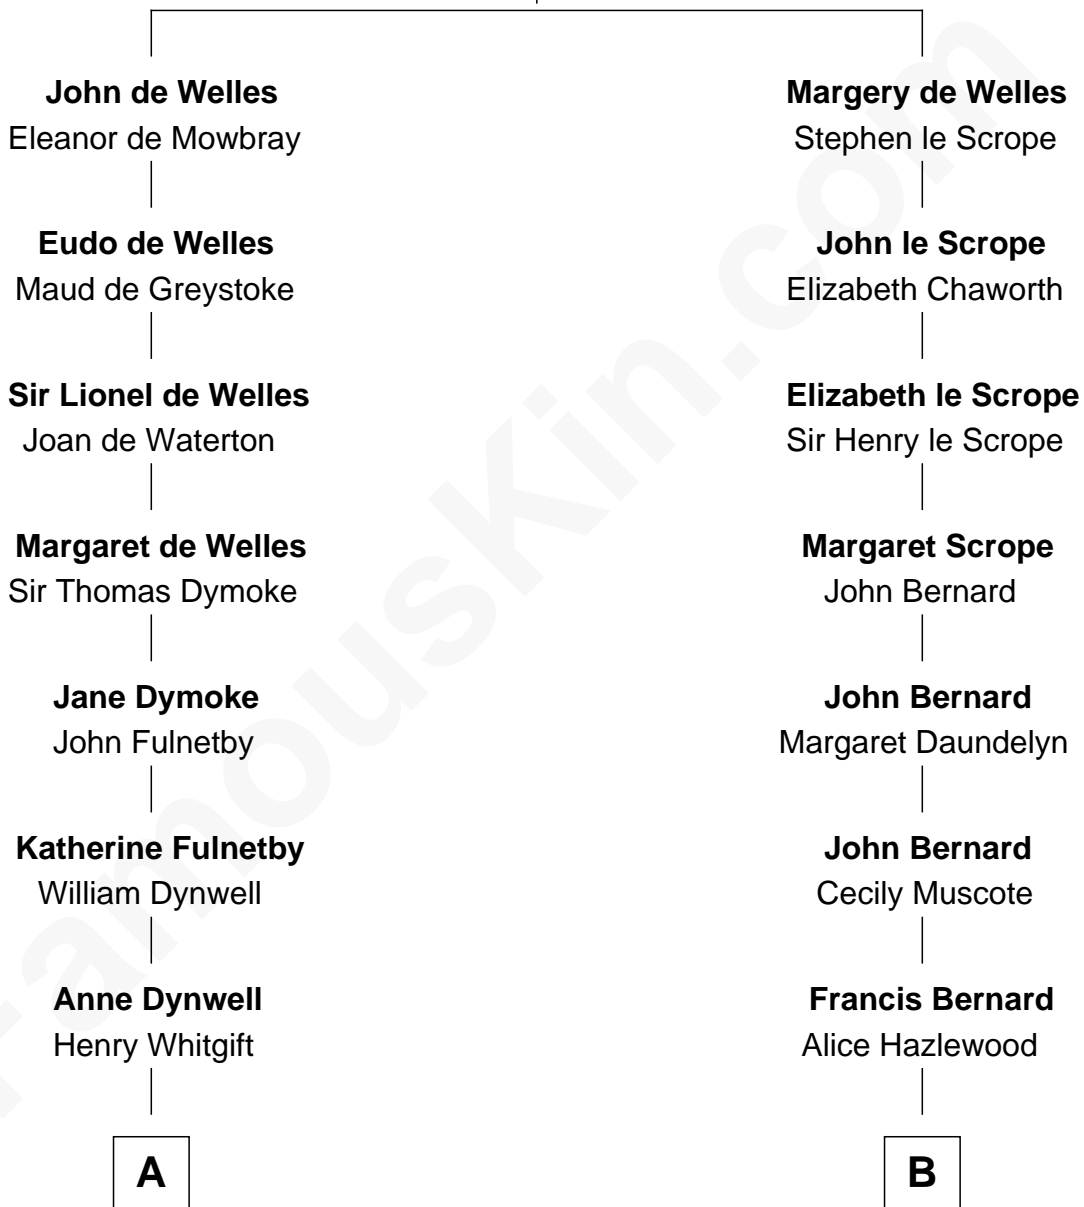

FamousKin.com
Relationship Chart of
Ralph Waldo Emerson
American Poet

15th cousin 5 times removed of
Edward Norton
Movie Actor

John de Welles
Maud de Roos

C

Joseph Kent Harrison
Cornelia Long Somerville

Betty Kent Harrison
Edward Mower Norton

Edward Mower Norton
Lydia Robinson Rouse

Edward Norton
Movie Actor