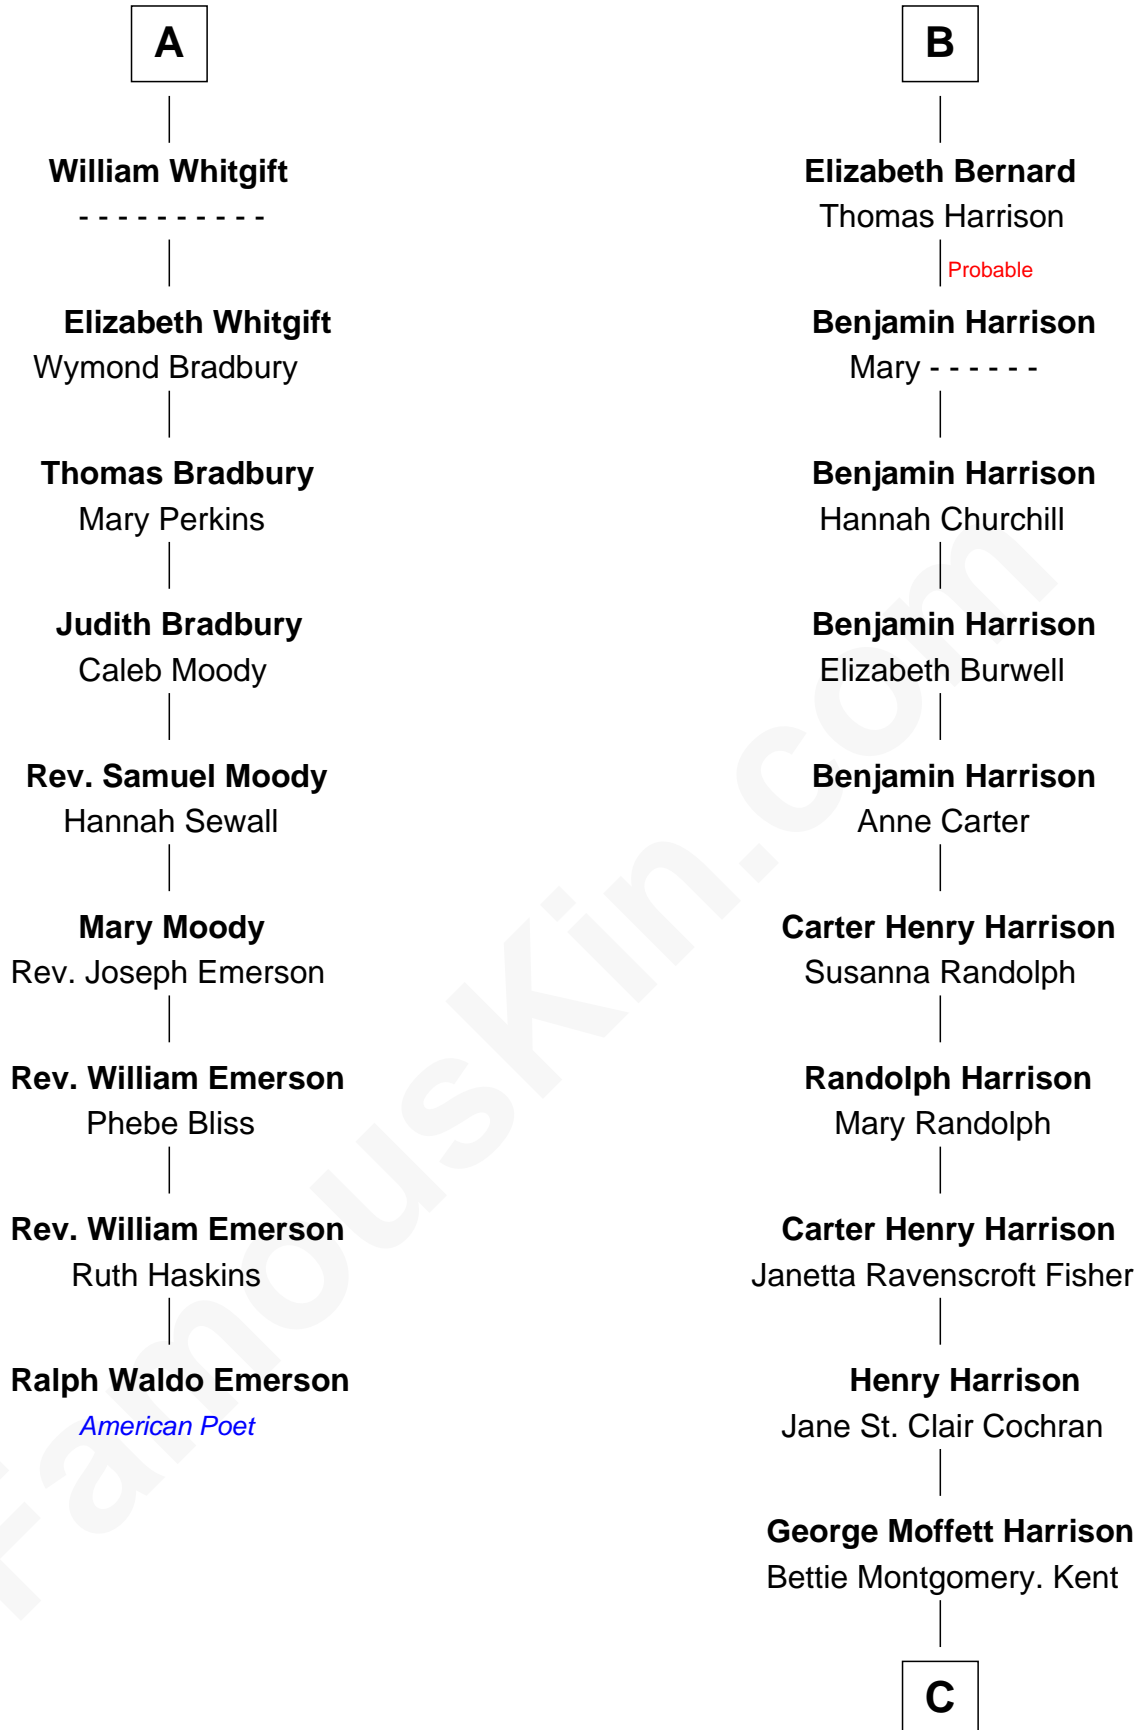

FamousKin.com
Relationship Chart of
Ralph Waldo Emerson
American Poet

15th cousin 5 times removed of
Edward Norton
Movie Actor

John de Welles
Maud de Roos

C

Joseph Kent Harrison
Cornelia Long Somerville

Betty Kent Harrison
Edward Mower Norton

Edward Mower Norton
Lydia Robinson Rouse

Edward Norton
Movie Actor