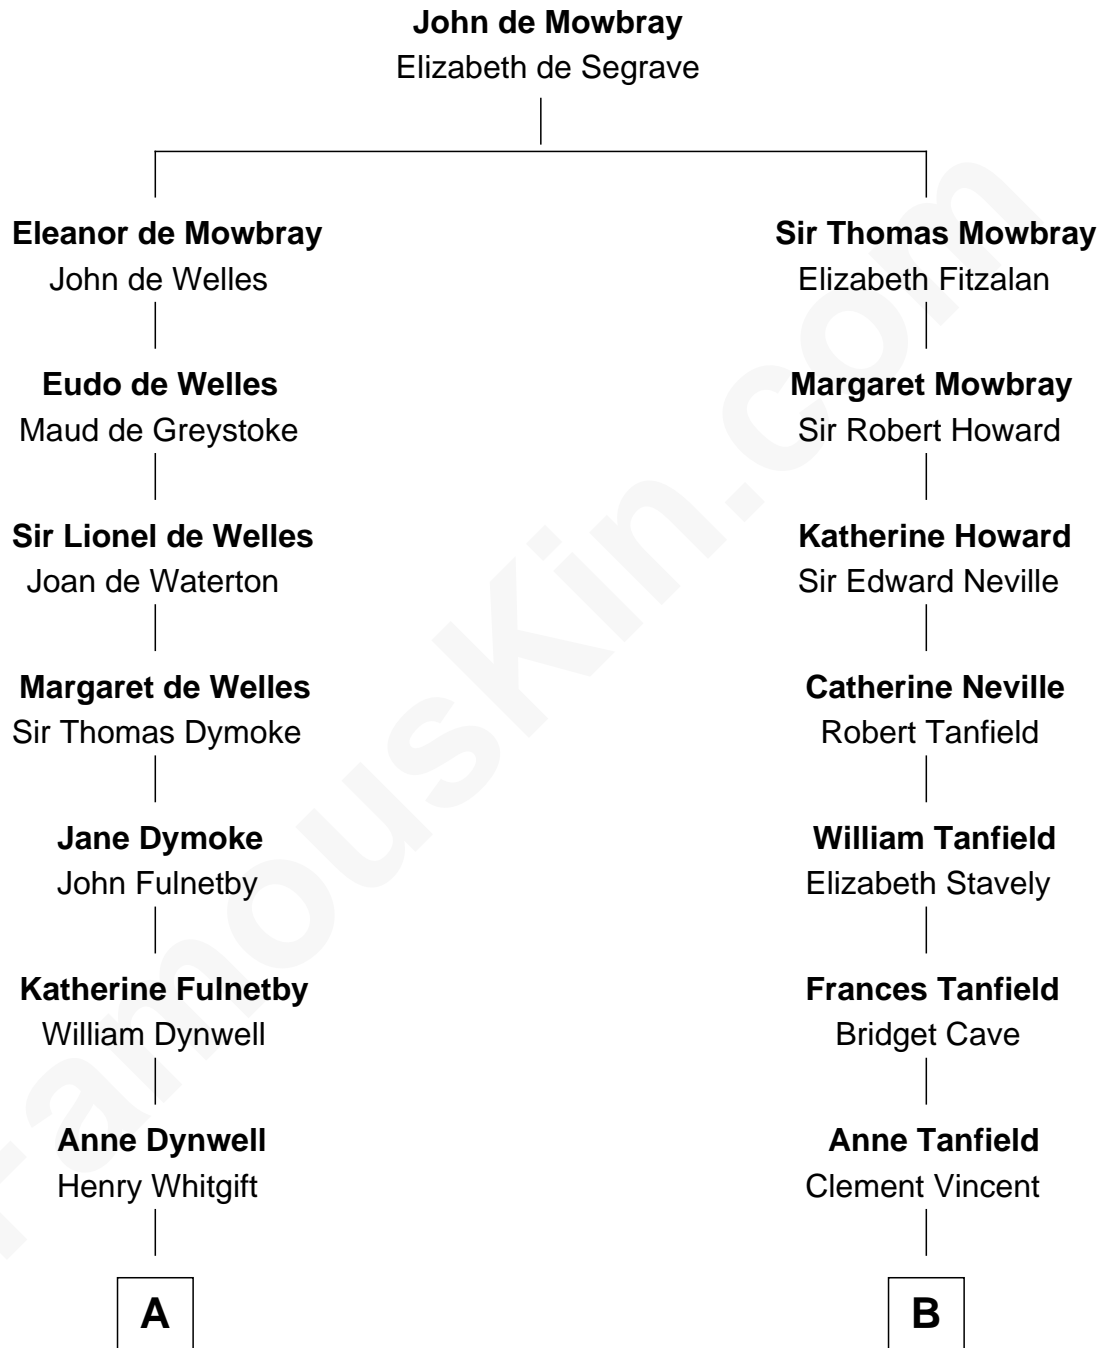

FamousKin.com
Relationship Chart of
Ralph Waldo Emerson
American Poet

15th cousin 5 times removed of
Edward Norton
Movie Actor

C

Joseph Kent Harrison
Cornelia Long Somerville

Betty Kent Harrison
Edward Mower Norton

Edward Mower Norton
Lydia Robinson Rouse

Edward Norton
Movie Actor