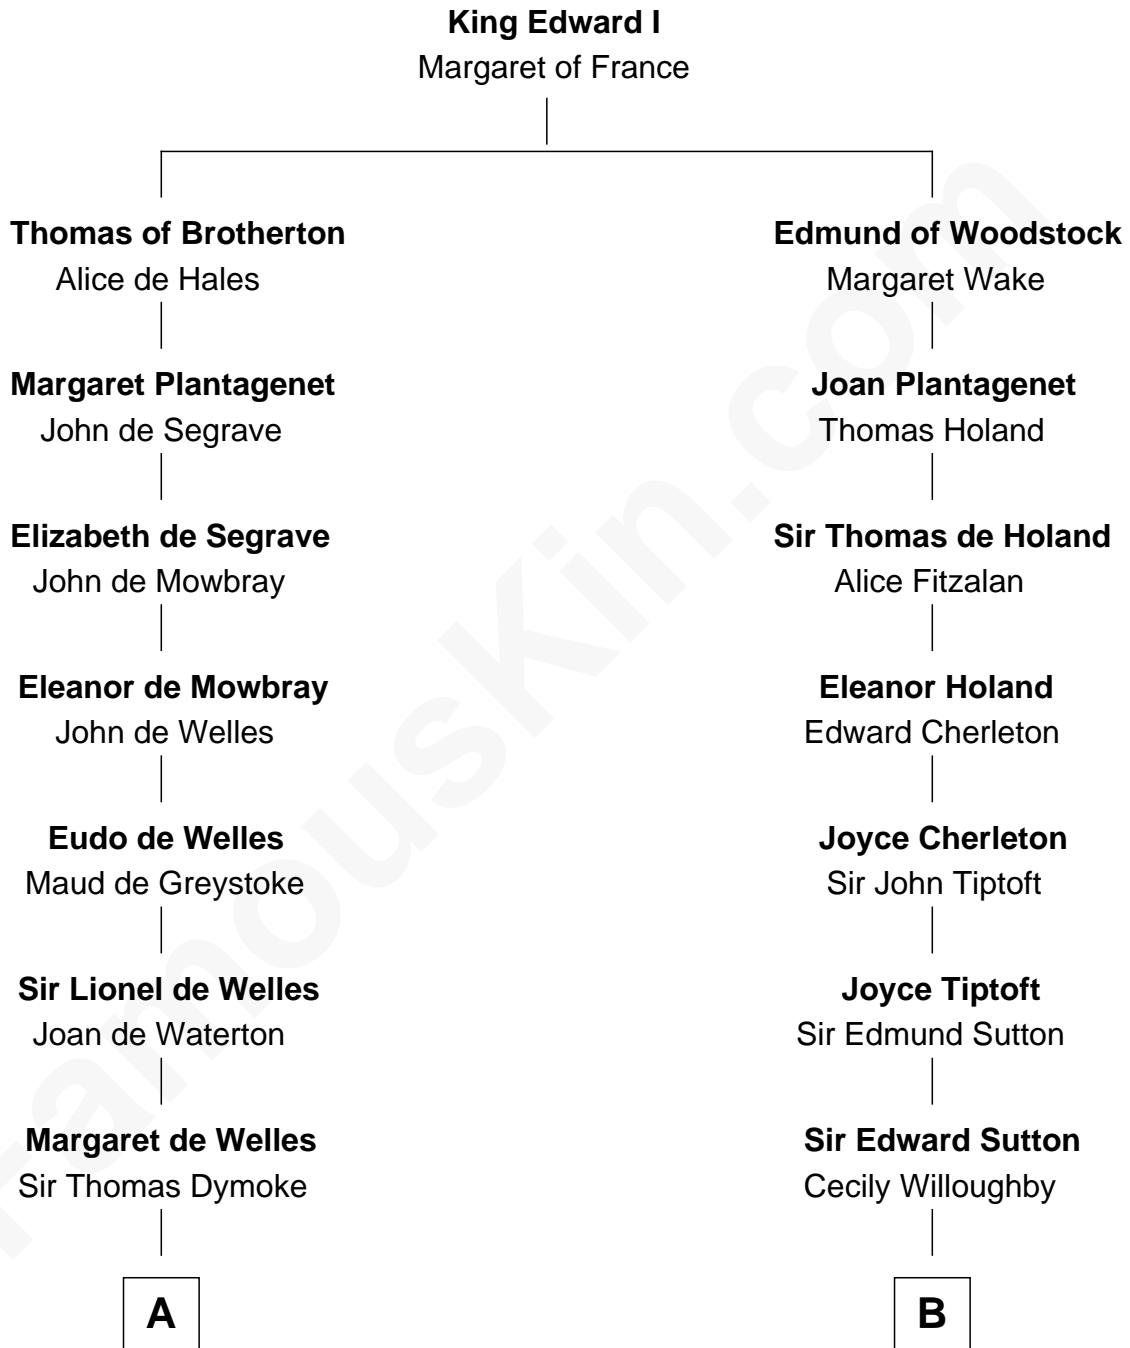

FamousKin.com

Relationship Chart of Ralph Waldo Emerson

American Poet

18th cousin of

Oliver Wendell Holmes, Jr.

U.S. Supreme Court Justice

C

Rev. William Emerson

Ruth Haskins

Ralph Waldo Emerson

American Poet

D

Oliver Wendell Holmes

Amelia Lee Jackson

Oliver Wendell Holmes, Jr.

U.S. Supreme Court Justice