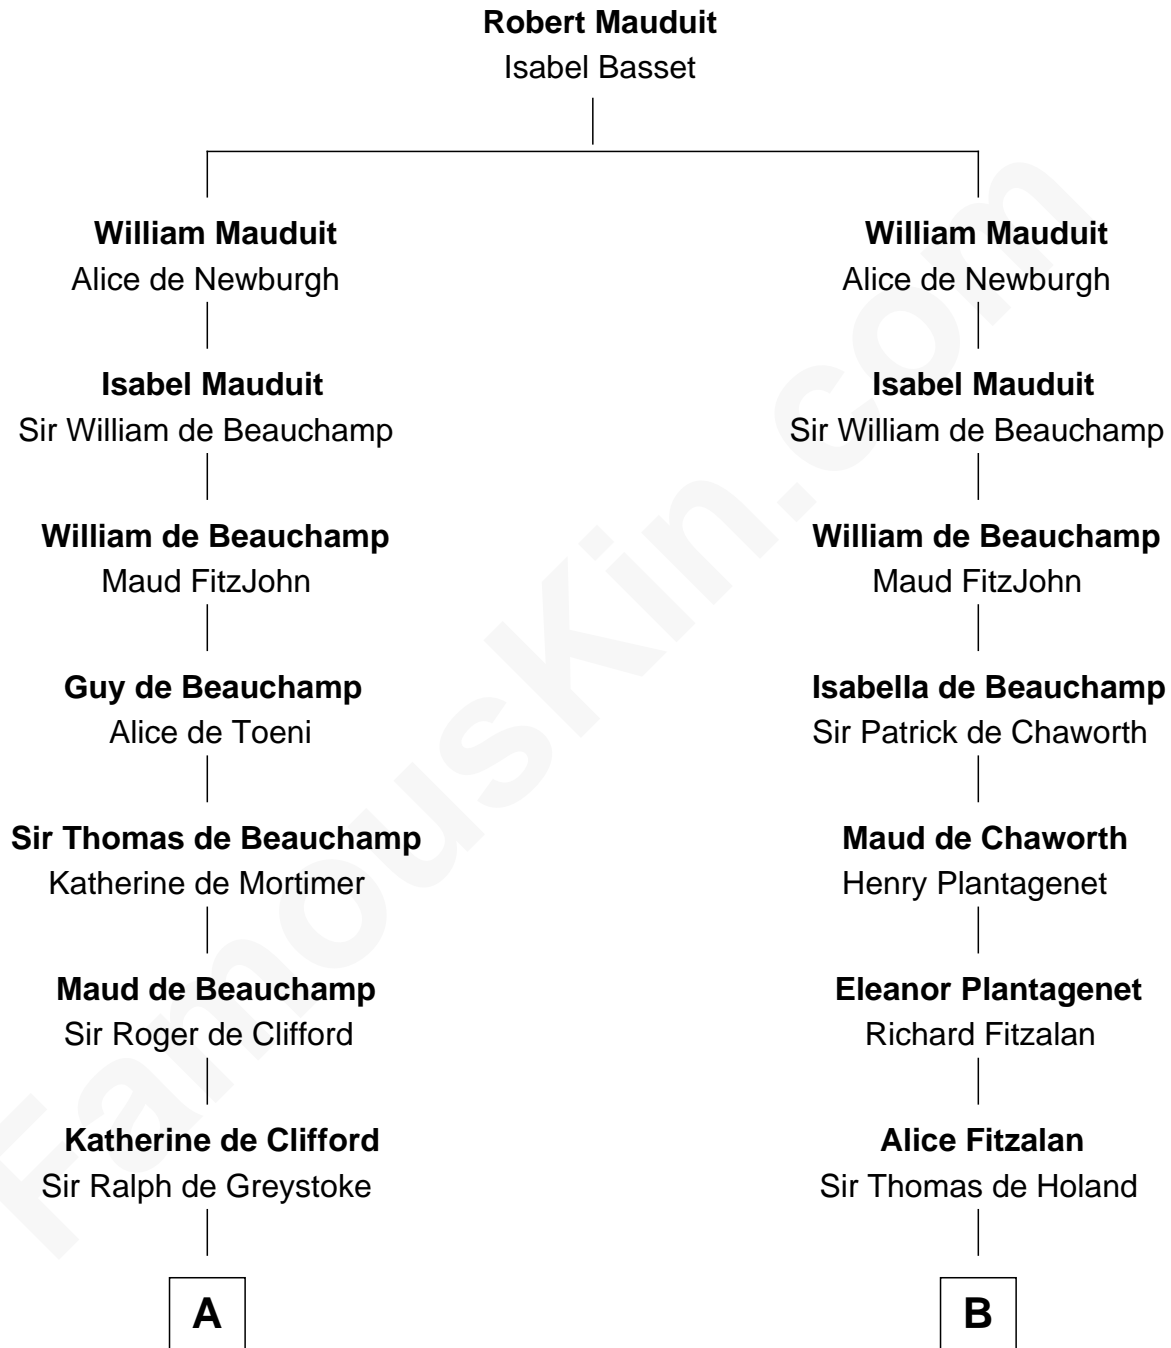

FamousKin.com

Relationship Chart of Ralph Waldo Emerson

American Poet

21st cousin of

Oliver Wendell Holmes, Sr.

American "Fireside" Poet

C

Rev. Samuel Moody

Hannah Sewall

Mary Moody

Rev. Joseph Emerson

Rev. William Emerson

Phebe Bliss

Rev. William Emerson

Ruth Haskins

Ralph Waldo Emerson

American Poet

D

Mercy Bradstreet

Dr. James Oliver

Sarah Oliver

Jacob Wendell

Oliver Wendell

Mary Jackson