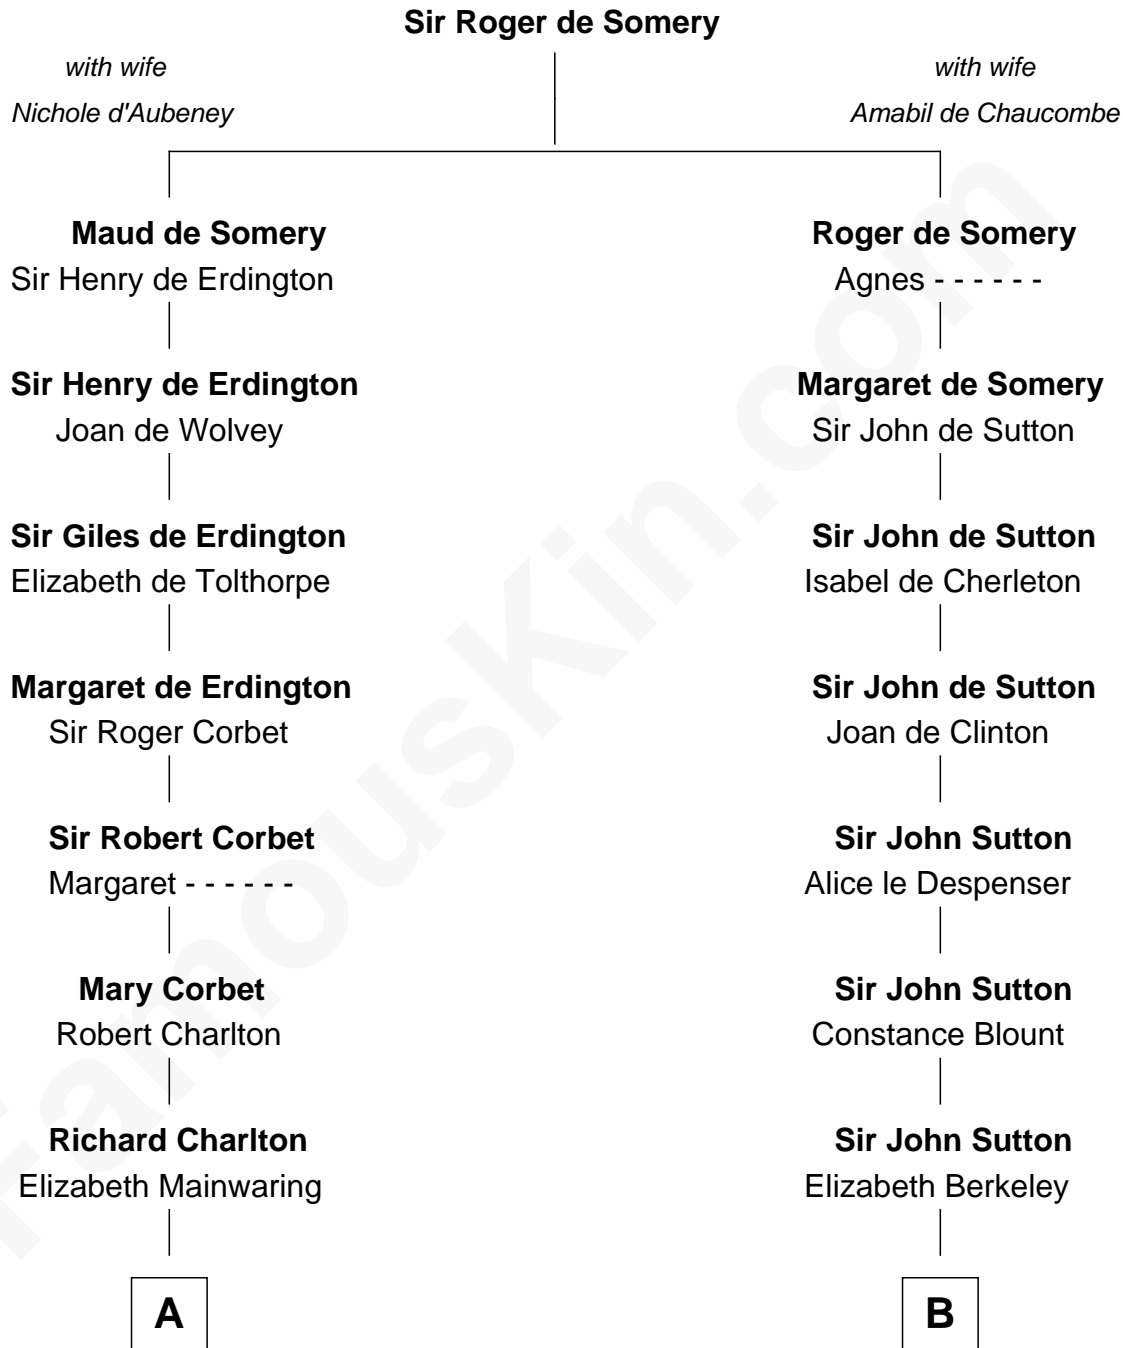

FamousKin.com
Relationship Chart of
Ralph Waldo Emerson
American Poet

17th cousin 2 times removed of
Oliver Wendell Holmes, Sr.
American "Fireside" Poet

C

Oliver Wendell

Mary Jackson

Sarah Wendell

Rev. Abiel Holmes

Oliver Wendell Holmes, Sr.

American "Fireside" Poet

FamousKin.com