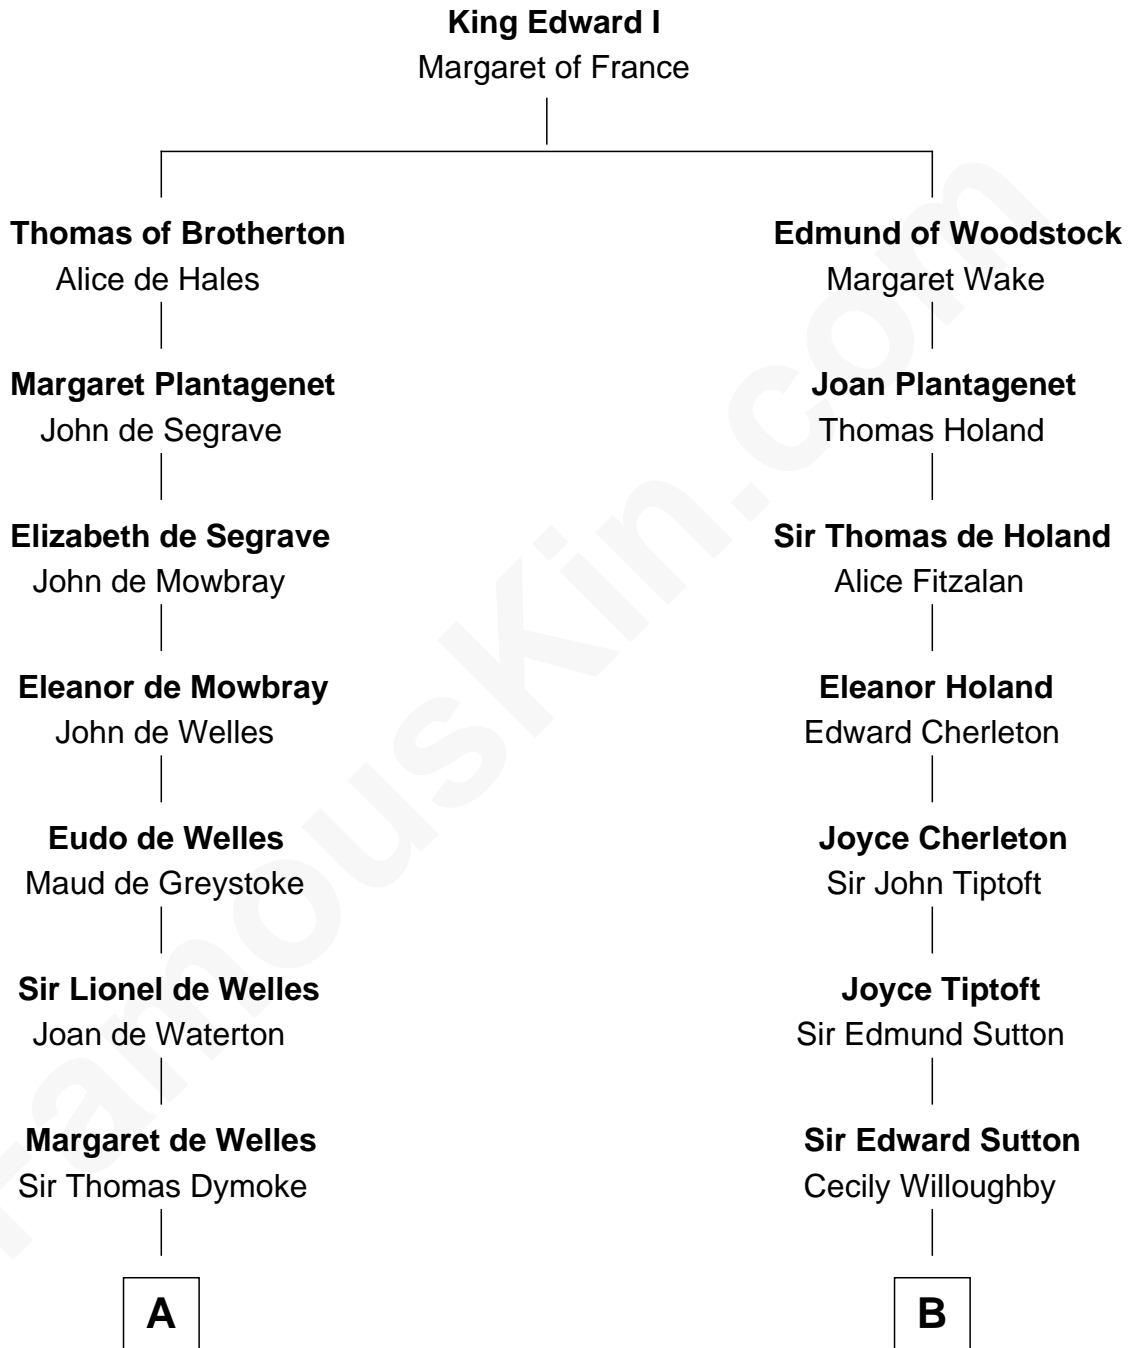

**FamousKin.com**  
**Relationship Chart of**  
**Ralph Waldo Emerson**  
*American Poet*

17th cousin 1 time removed of  
**Oliver Wendell Holmes, Sr.**  
*American "Fireside" Poet*

**C**

Rev. William Emerson

Ruth Haskins

Ralph Waldo Emerson

*American Poet*

FamousKin.com