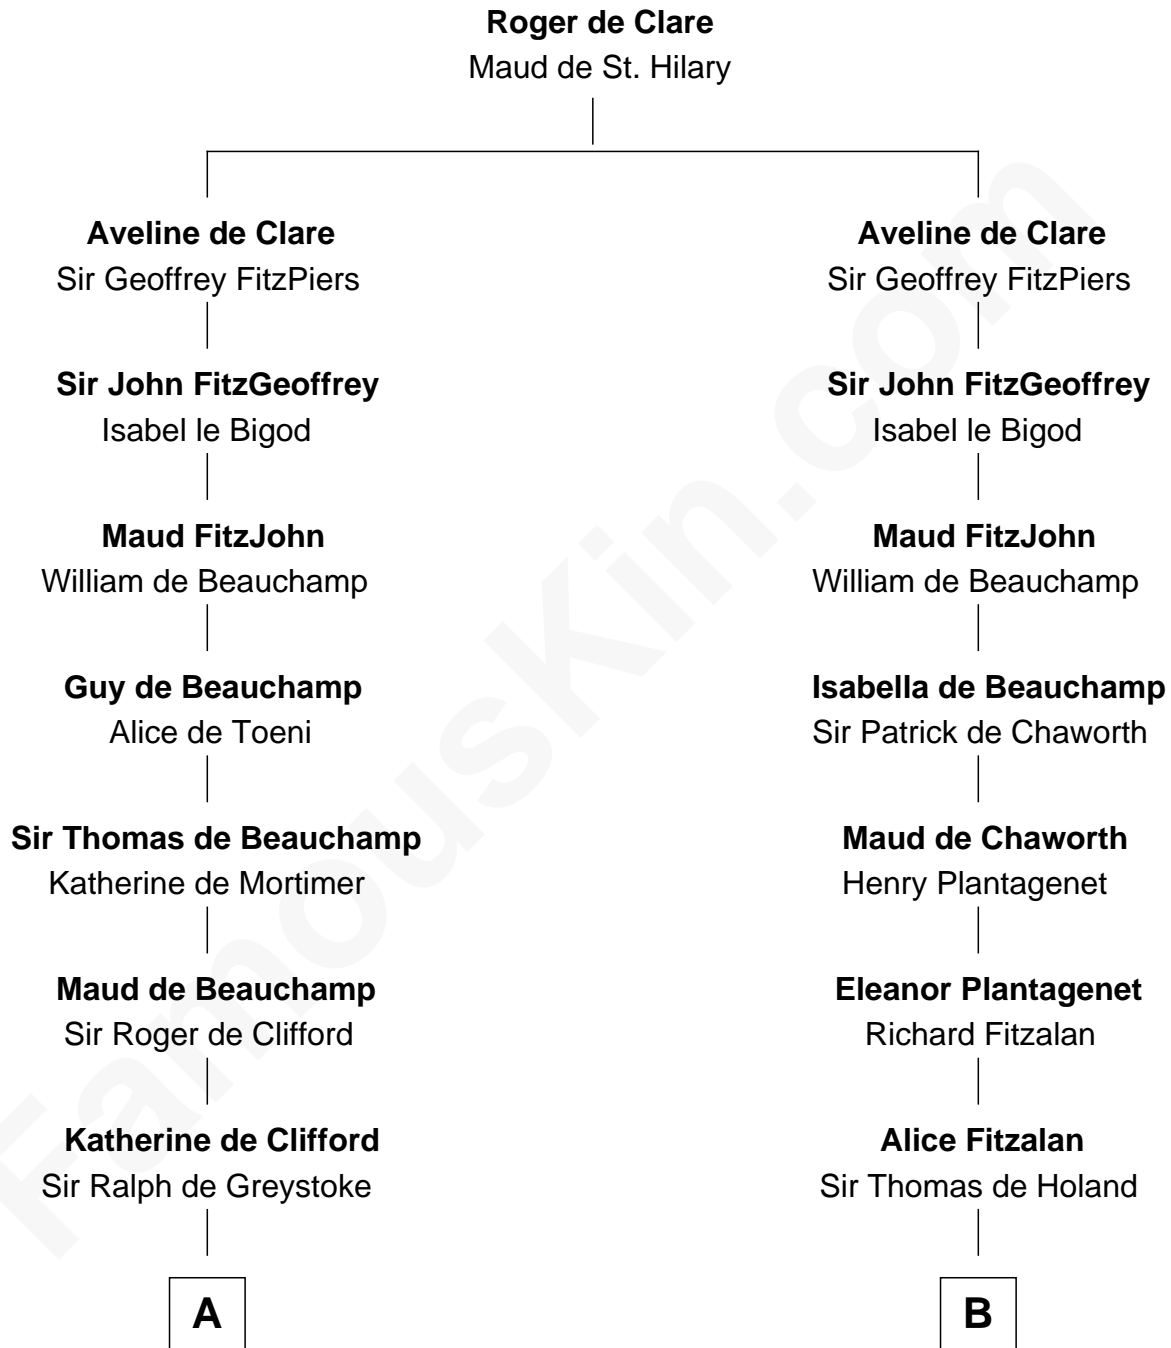

FamousKin.com

Relationship Chart of

Ralph Waldo Emerson

American Poet

21st cousin of

Oliver Wendell Holmes, Sr.

American "Fireside" Poet

C

Ralph Waldo Emerson

American Poet

D

Mercy Bradstreet

Dr. James Oliver

Sarah Oliver

Jacob Wendell

Oliver Wendell