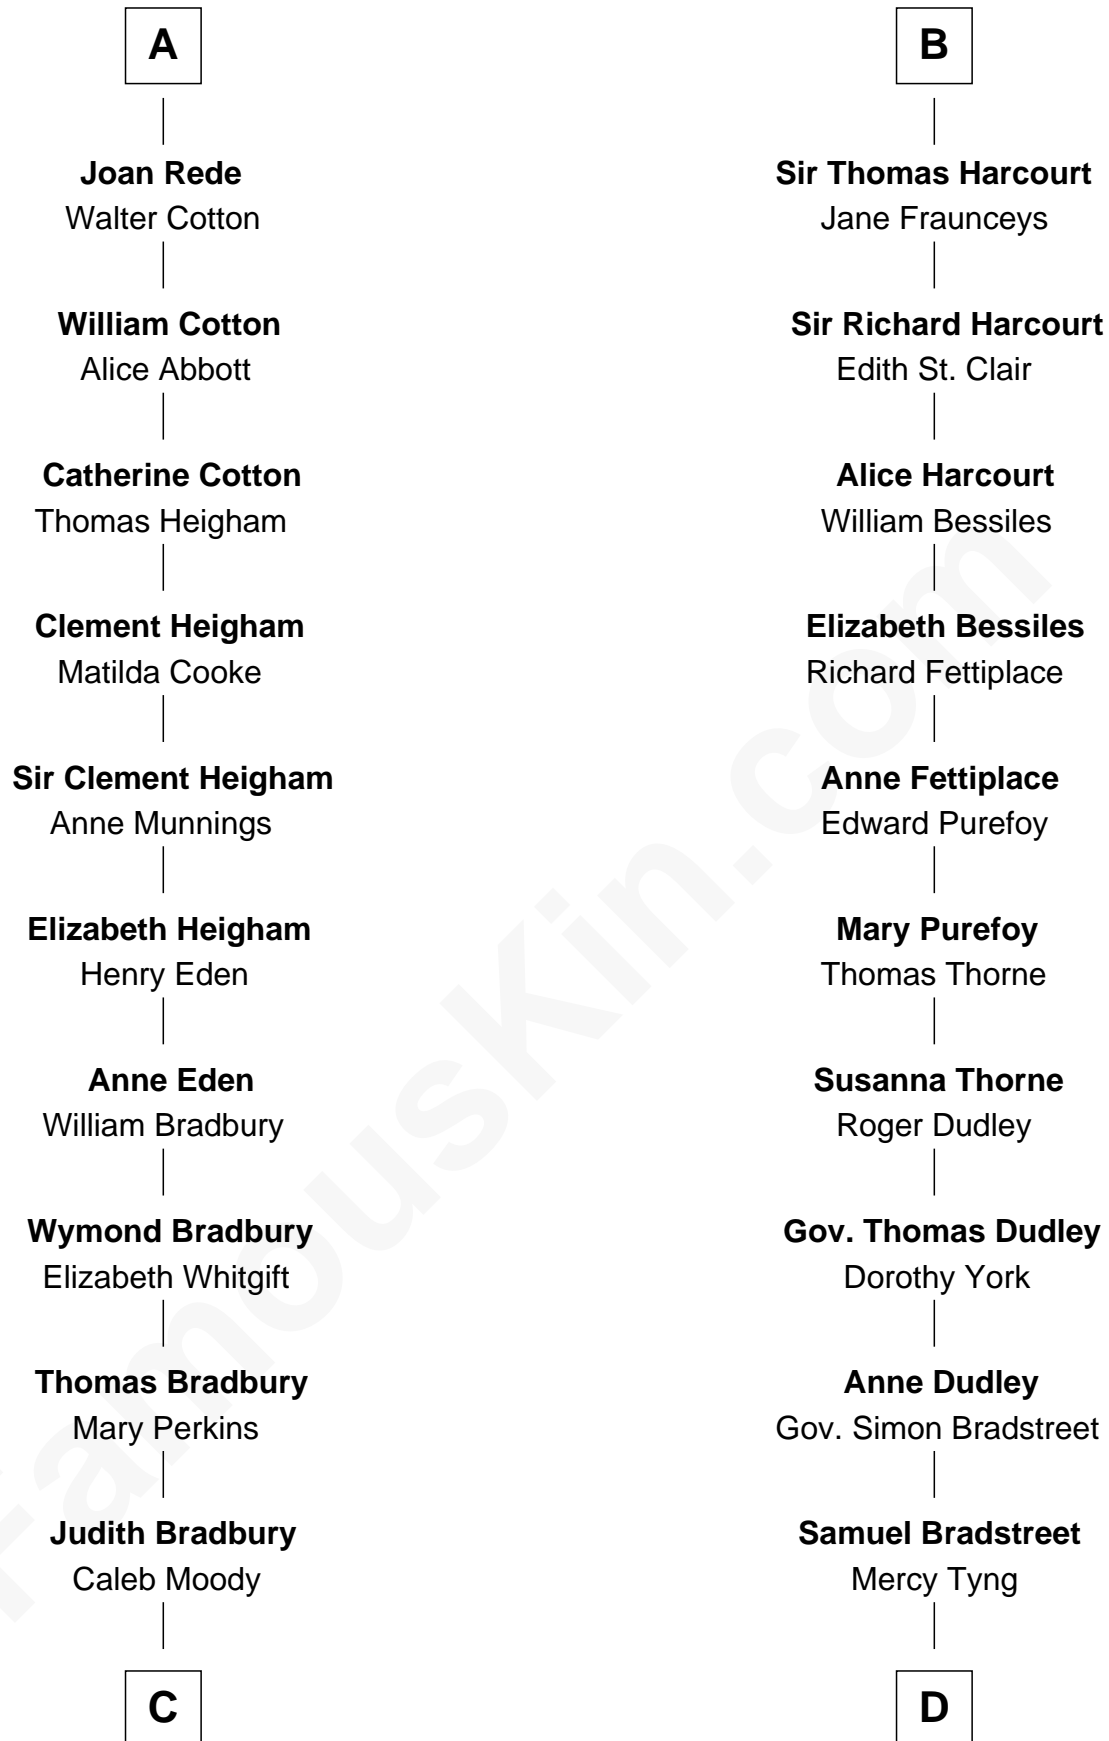

FamousKin.com

Relationship Chart of Ralph Waldo Emerson

American Poet

21st cousin of

Oliver Wendell Holmes, Sr.

American "Fireside" Poet

C

Rev. Samuel Moody

American Poet

D

Mercy Bradstreet

Dr. James Oliver

Sarah Oliver

Jacob Wendell

Oliver Wendell

Mary Jackson