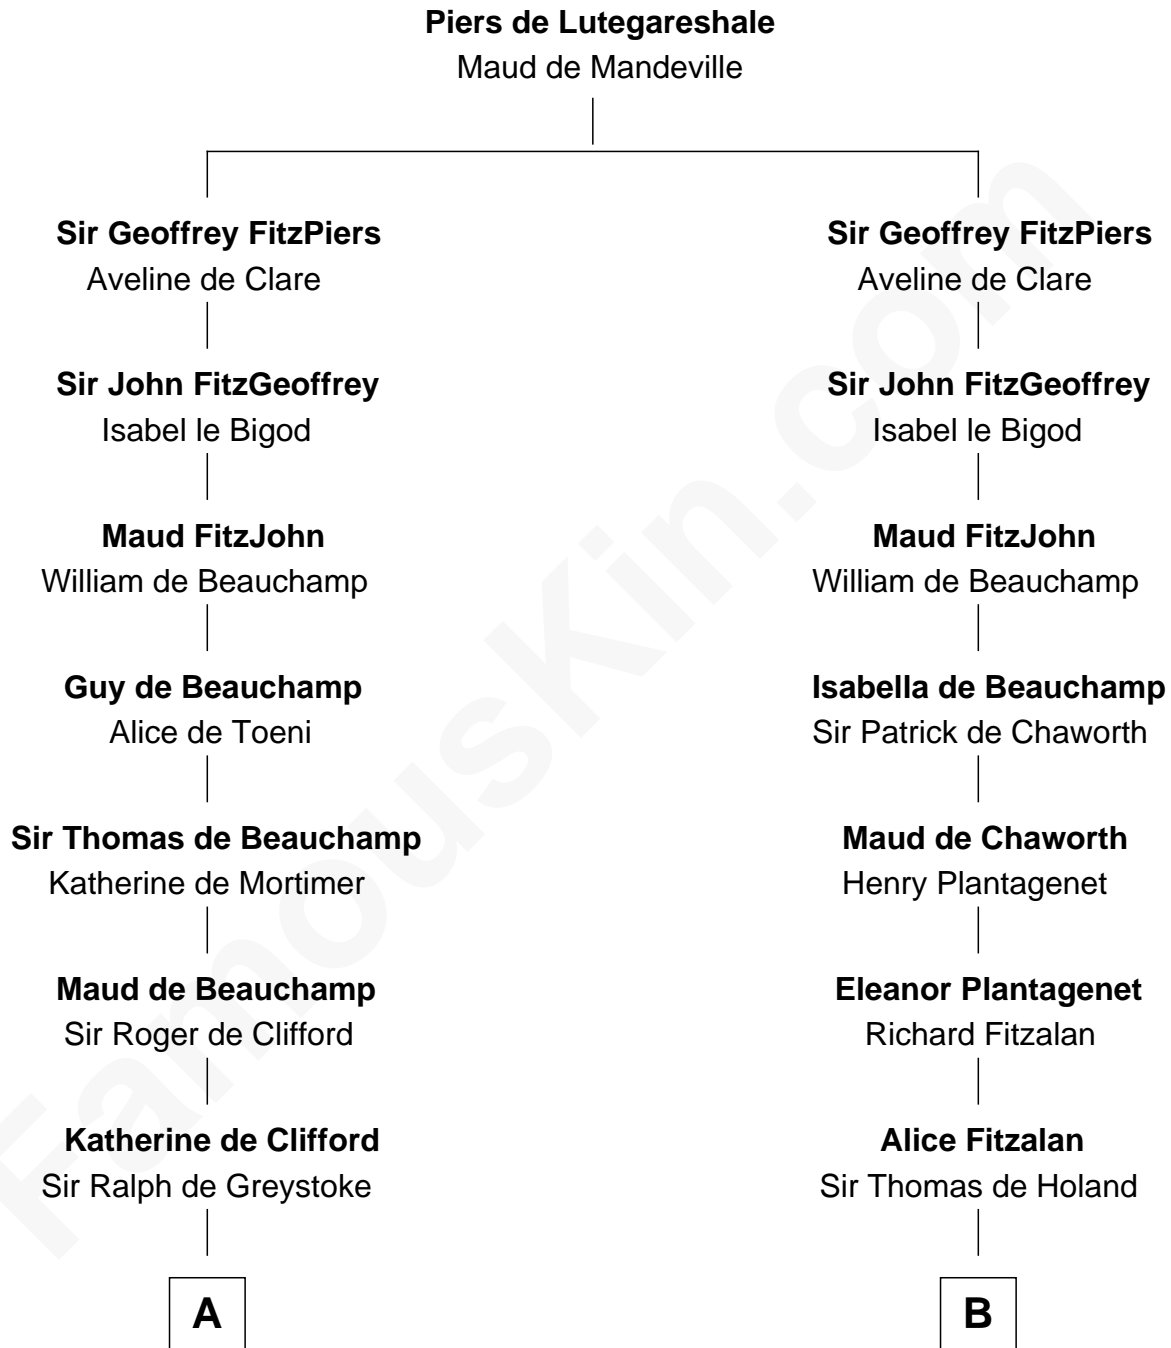

# FamousKin.com

## Relationship Chart of Ralph Waldo Emerson

*American Poet*

21st cousin of

**Oliver Wendell Holmes, Sr.**

*American "Fireside" Poet*

**C**

**Rev. Samuel Moody**

Hannah Sewall

**D**

**Mercy Bradstreet**

Dr. James Oliver

**Sarah Oliver**

Jacob Wendell

**Oliver Wendell**

Mary Jackson

**Sarah Wendell**