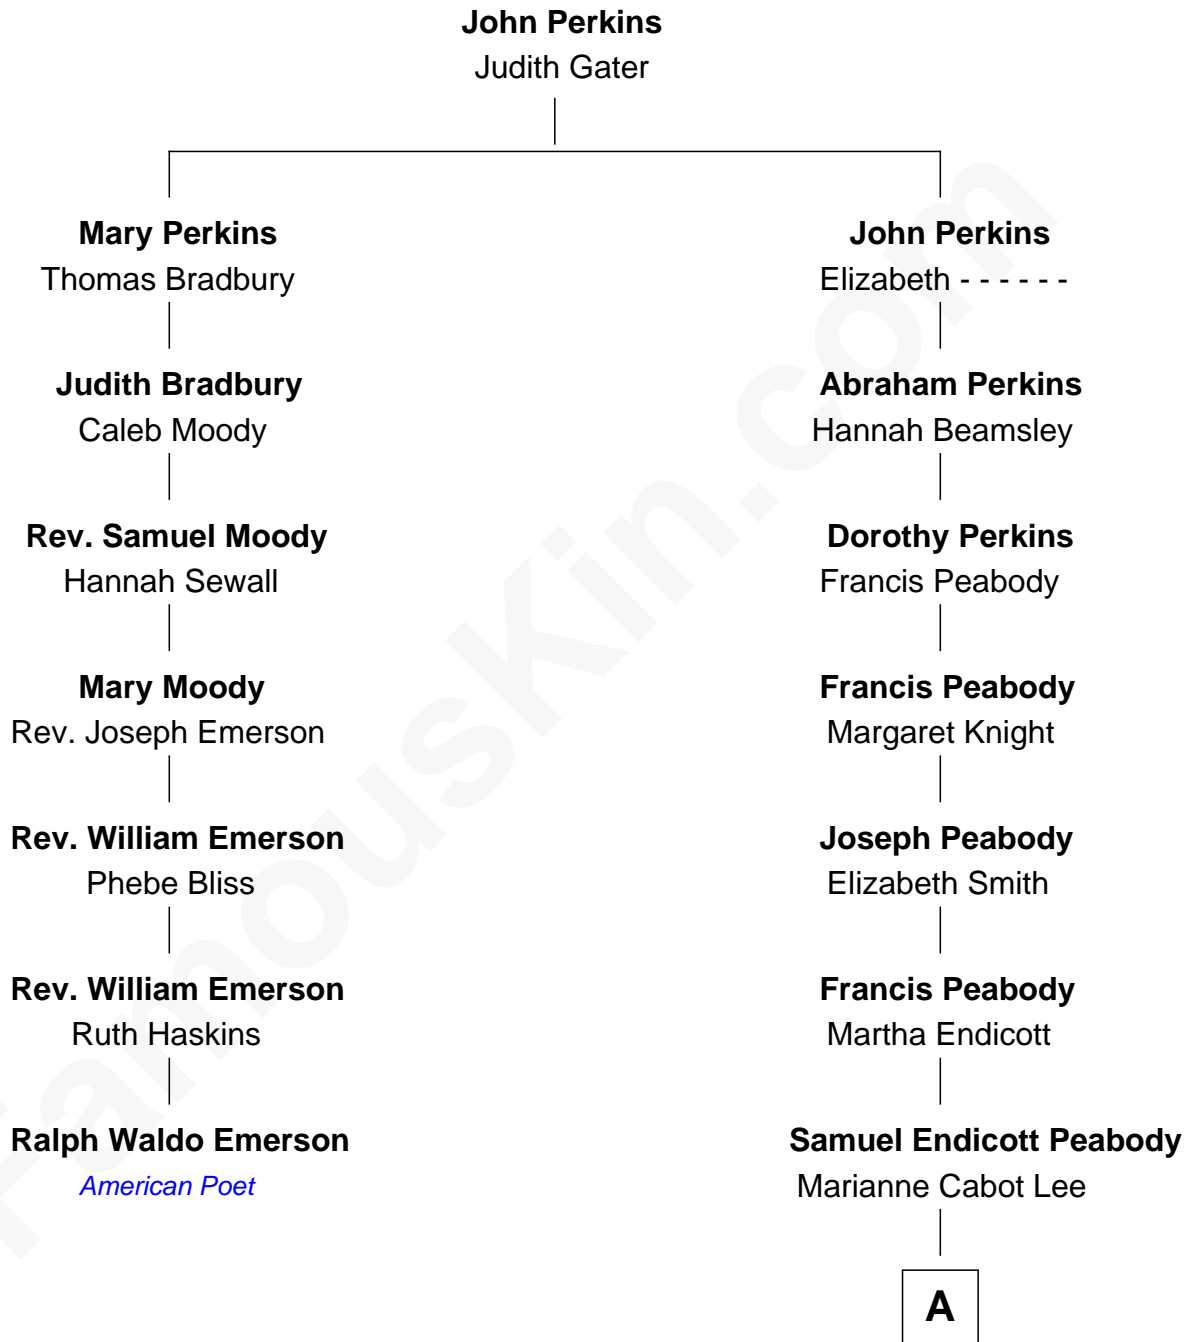

FamousKin.com
Relationship Chart of
Ralph Waldo Emerson
American Poet

6th cousin 3 times removed of
Endicott Peabody
62nd Governor of Massachusetts

A

Rev. Dr. Endicott Peabody

Fannie Peabody

Rt. Rev. Malcolm Endicott Peabody

Mary Elizabeth Parkman

Endicott Peabody

62nd Governor of Massachusetts

FamousKin.com