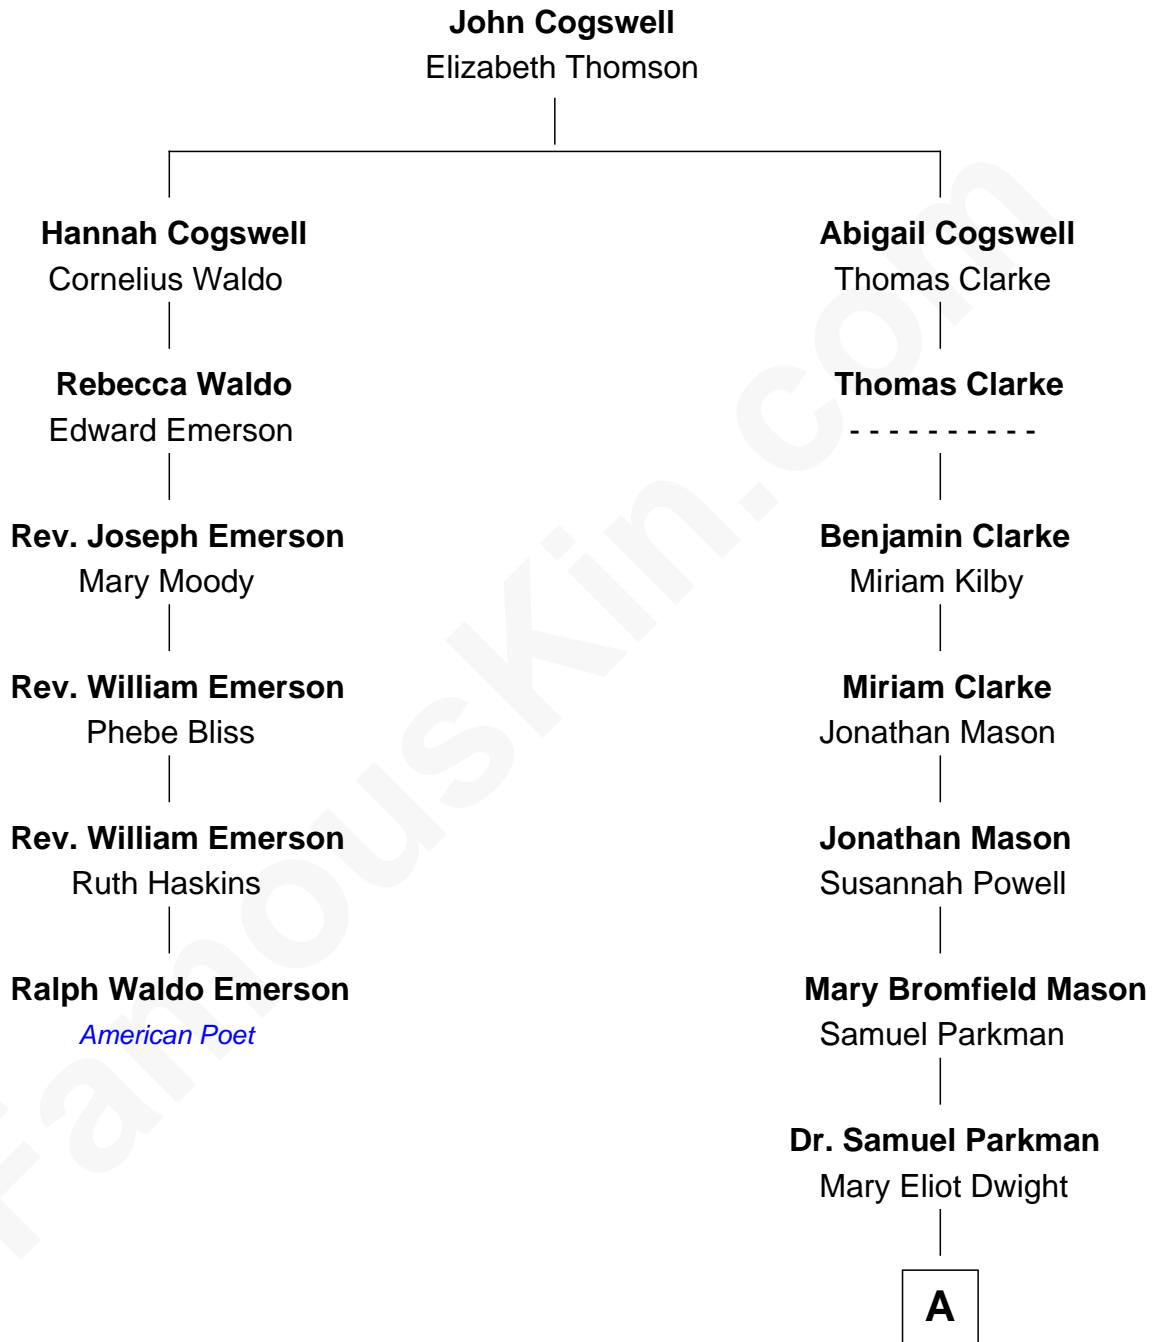

**FamousKin.com**  
**Relationship Chart of**  
**Ralph Waldo Emerson**  
*American Poet*

5th cousin 4 times removed of  
**Endicott Peabody**  
*62nd Governor of Massachusetts*

**A**

Henry Parkman

Mary Frances Parker

Mary Elizabeth Parkman

Rt. Rev. Malcolm Endicott Peabody

Endicott Peabody

*62nd Governor of Massachusetts*

FamousKin.com