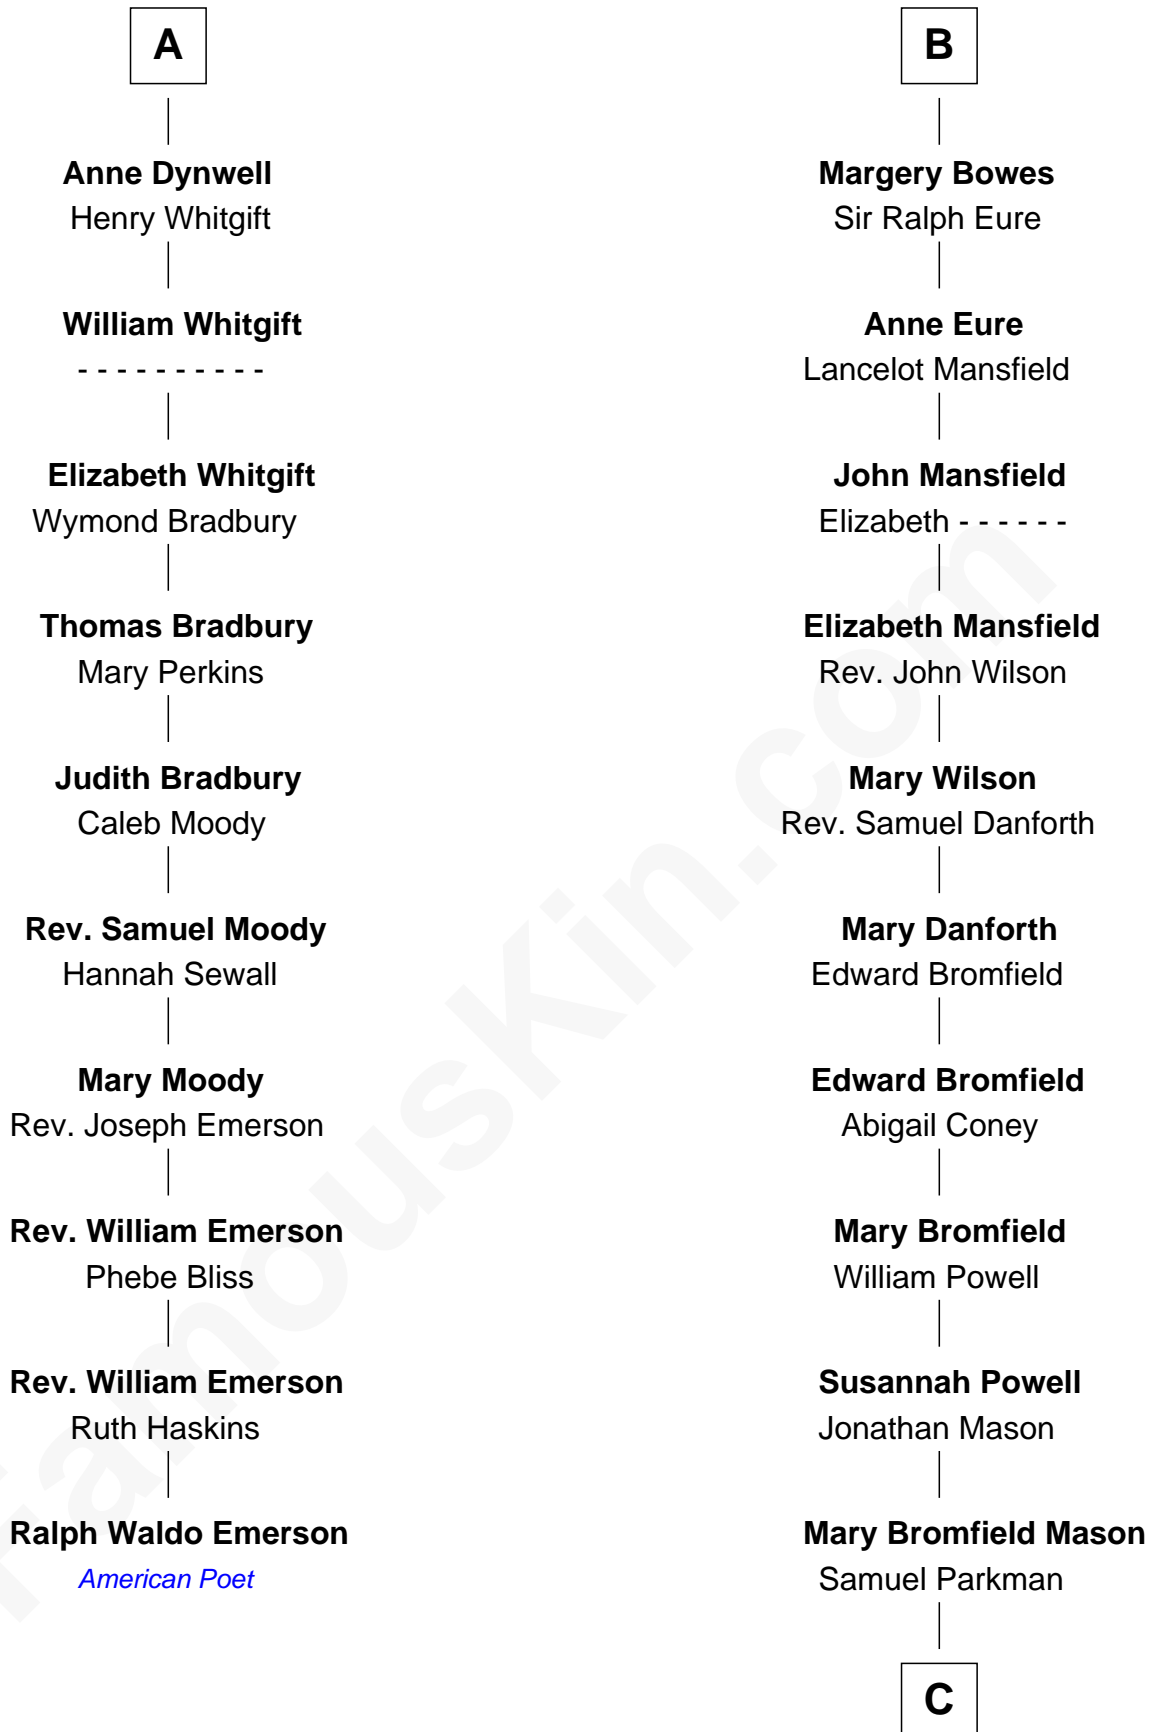

**FamousKin.com**  
**Relationship Chart of**  
**Ralph Waldo Emerson**  
*American Poet*

16th cousin 4 times removed of  
**Endicott Peabody**  
*62nd Governor of Massachusetts*

**C**

—  
**Dr. Samuel Parkman**

Mary Eliot Dwight

—  
**Henry Parkman**

Mary Frances Parker

—  
**Mary Elizabeth Parkman**

Rt. Rev. Malcolm Endicott Peabody

—  
**Endicott Peabody**

*62nd Governor of Massachusetts*

FamousKin.com