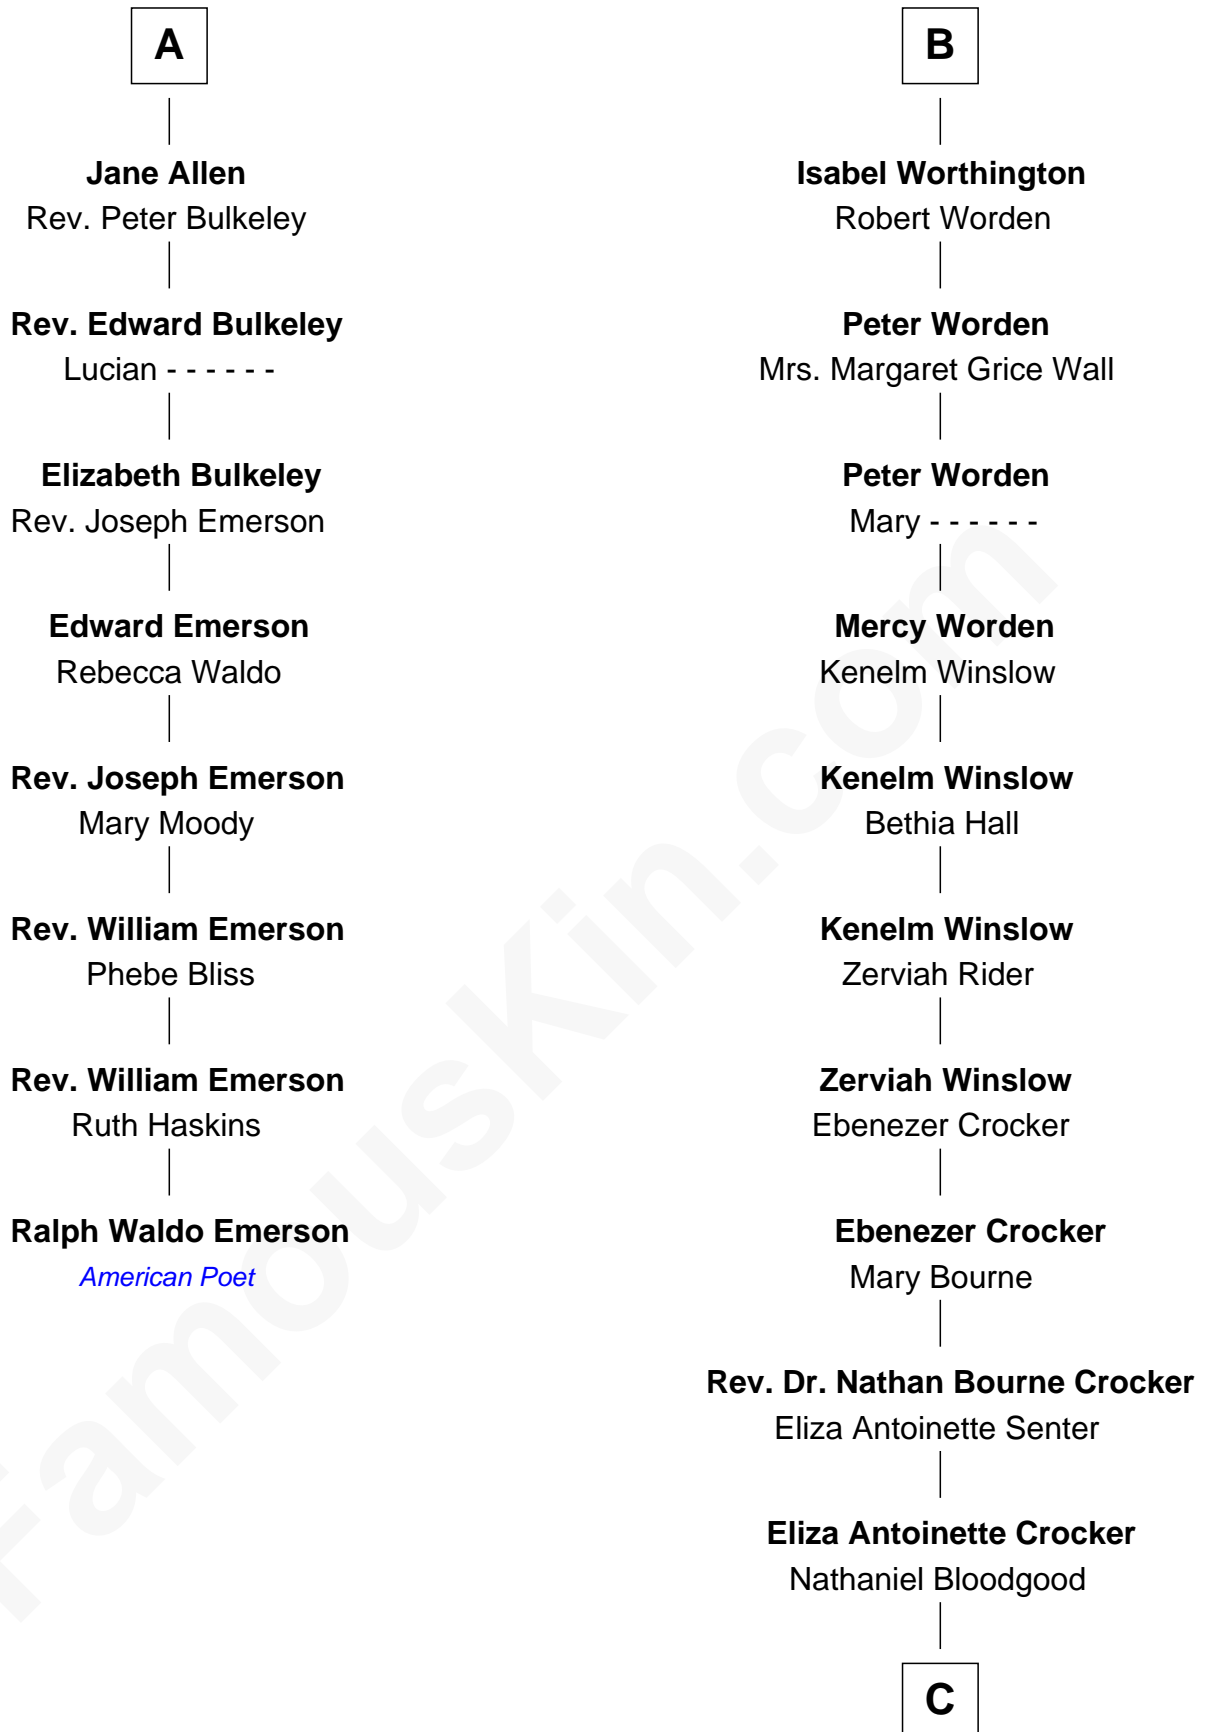

FamousKin.com

Relationship Chart of

Ralph Waldo Emerson

American Poet

14th cousin 6 times removed of

Endicott Peabody
62nd Governor of Massachusetts

C

Helen Bloodgood