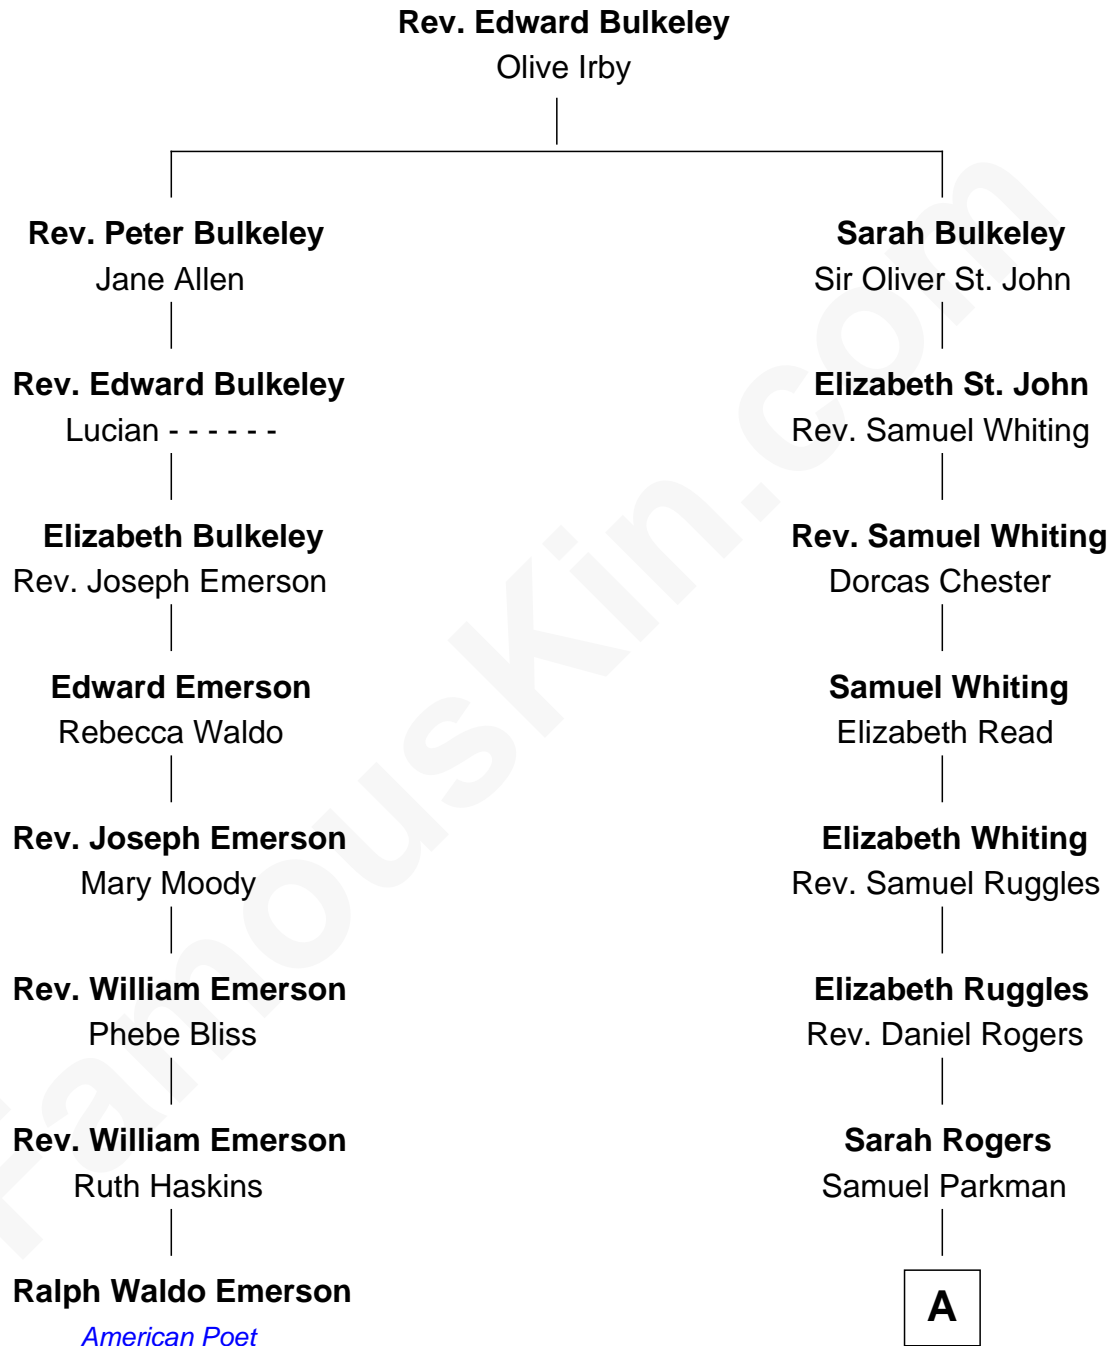

## Relationship Chart of

### Ralph Waldo Emerson

*American Poet*

7th cousin 4 times removed of

**Endicott Peabody**  
*62nd Governor of Massachusetts*

**A**

Samuel Parkman

Mary Bromfield Mason

Dr. Samuel Parkman