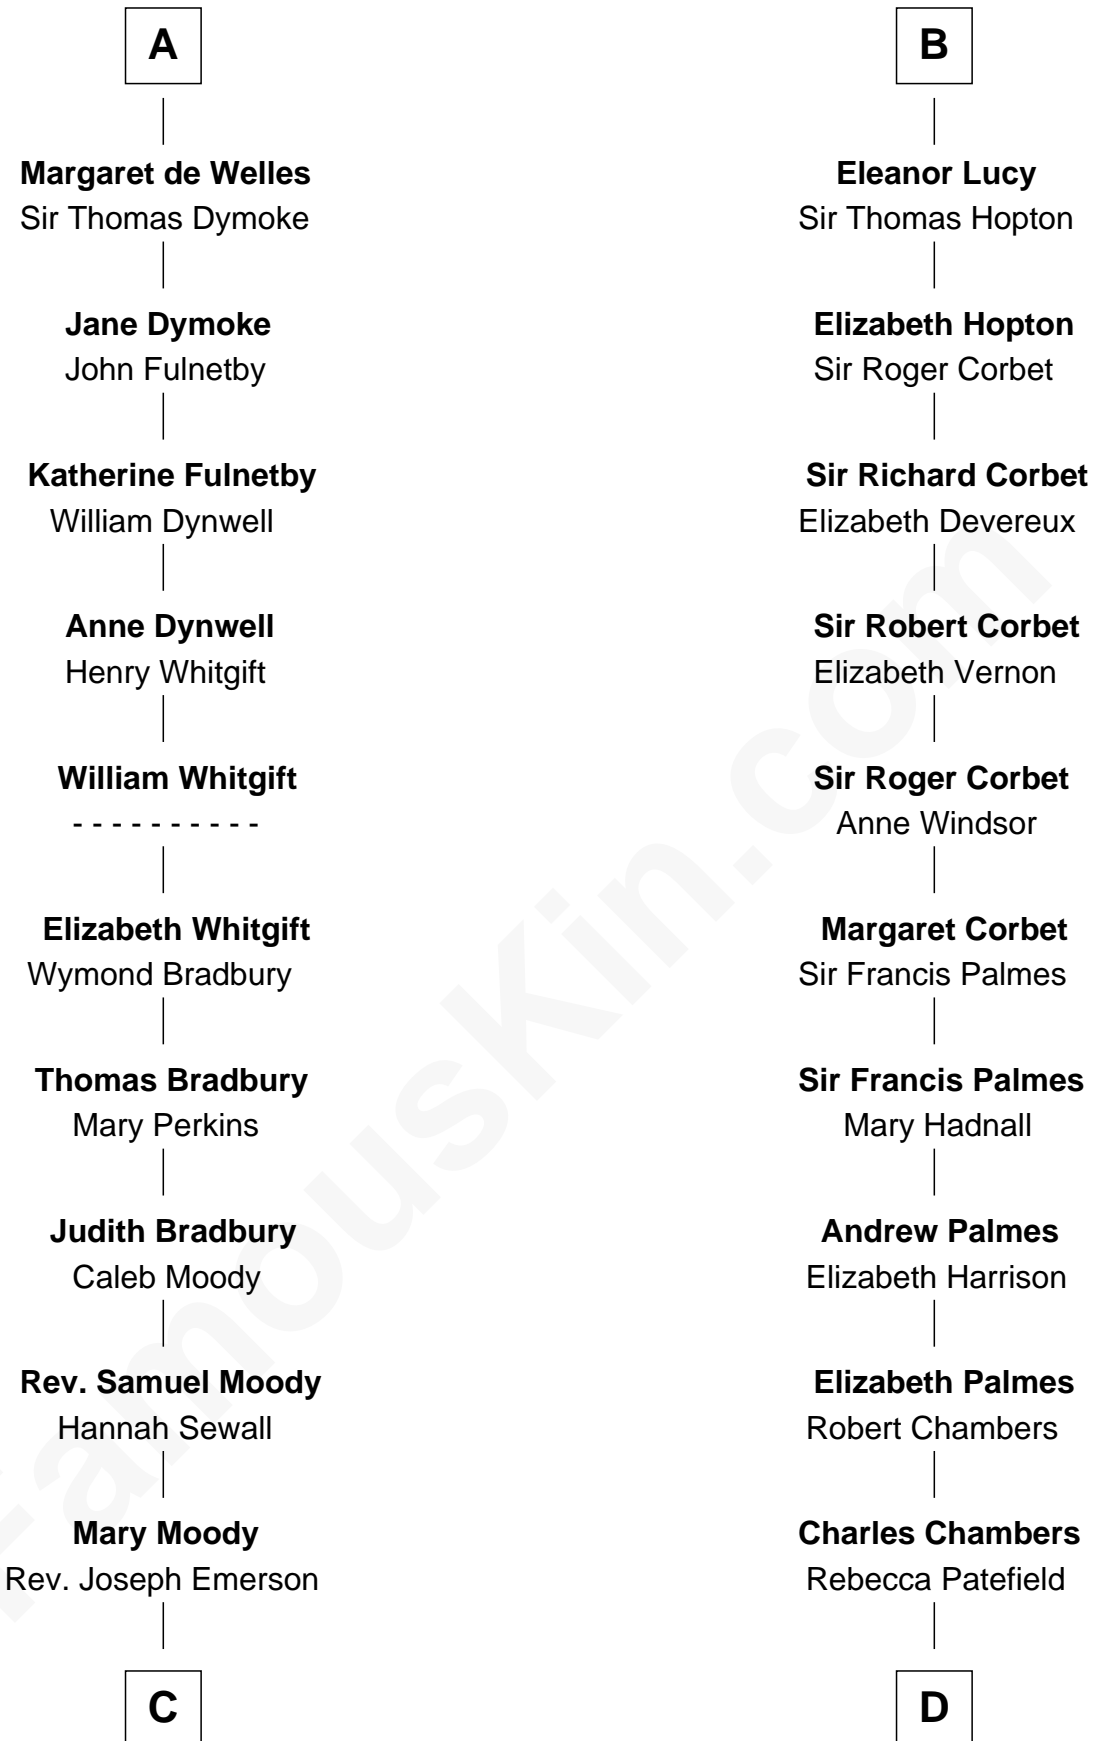

FamousKin.com
Relationship Chart of
Ralph Waldo Emerson
American Poet

19th cousin 2 times removed of
James Russell Lowell
American "Fireside" Poet

Sir William de Cantilupe
 Eve de Braiose

C

Rev. William Emerson