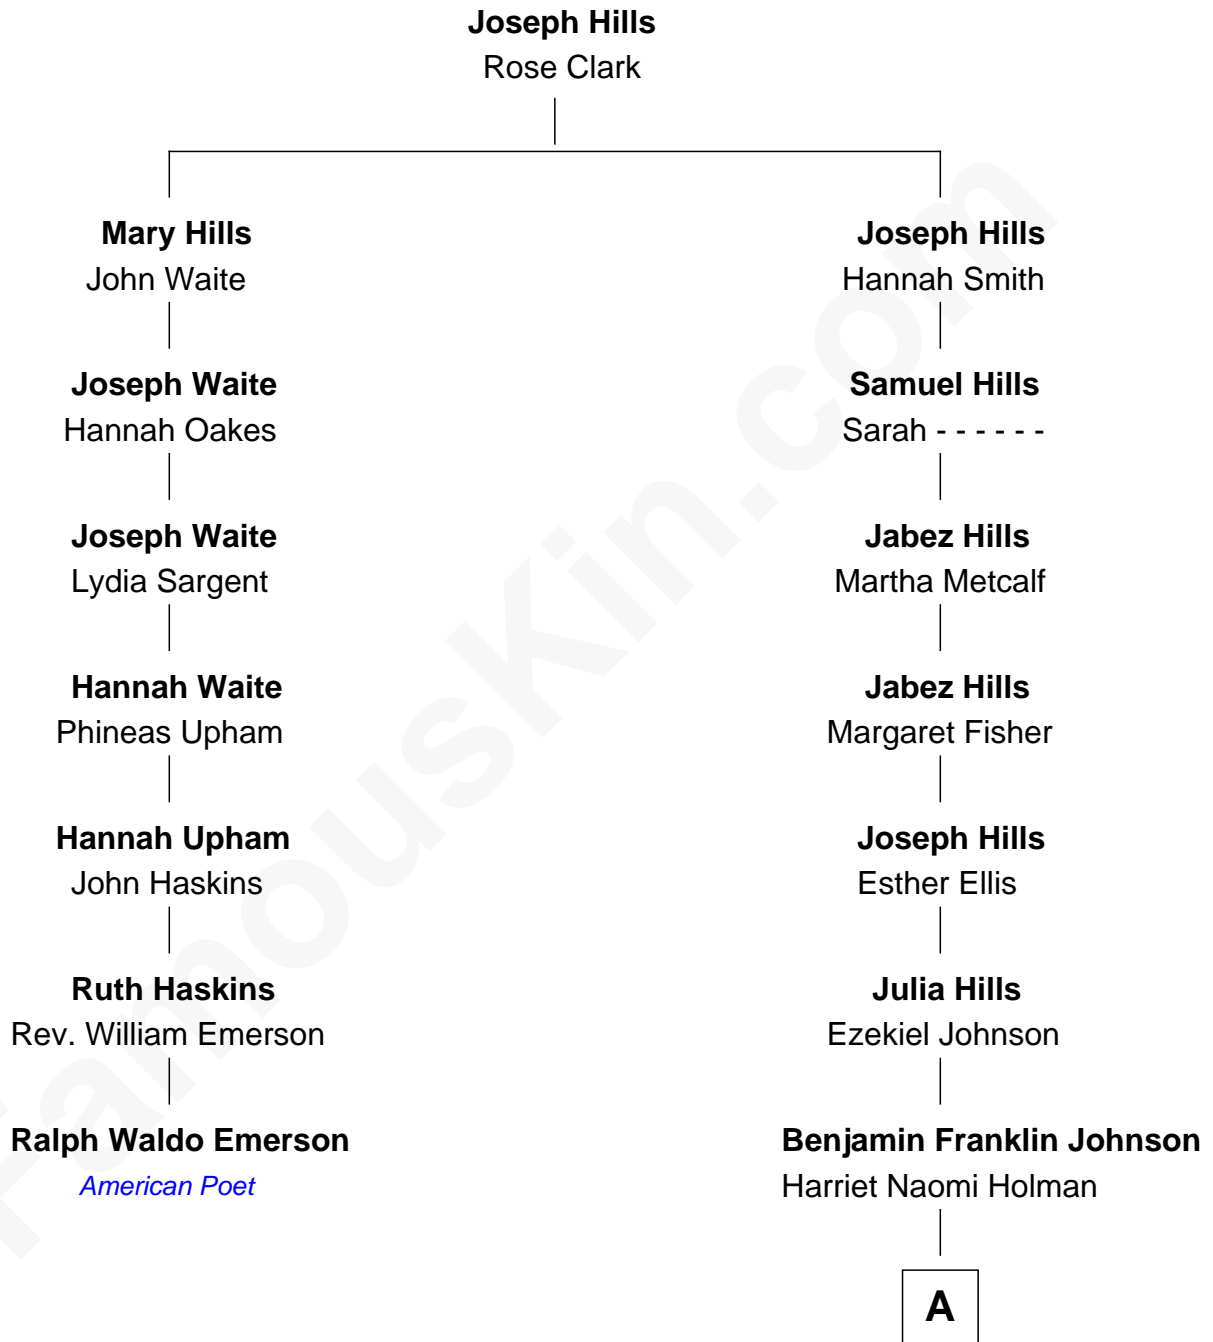

FamousKin.com

Relationship Chart of Ralph Waldo Emerson

American Poet

6th cousin 5 times removed of

Elizabeth Smart

Founder of Elizabeth Smart Foundation

A

Seth Jedidiah Johnson
Polly Elizabeth Richmond

Genevieve Johnson
Archibald Newel Pettit

Genevieve Pettit
Myron LeGrande Francom

Lois Ann Francom
Edward Sharp Smart

Elizabeth Smart
Child Safety Activist