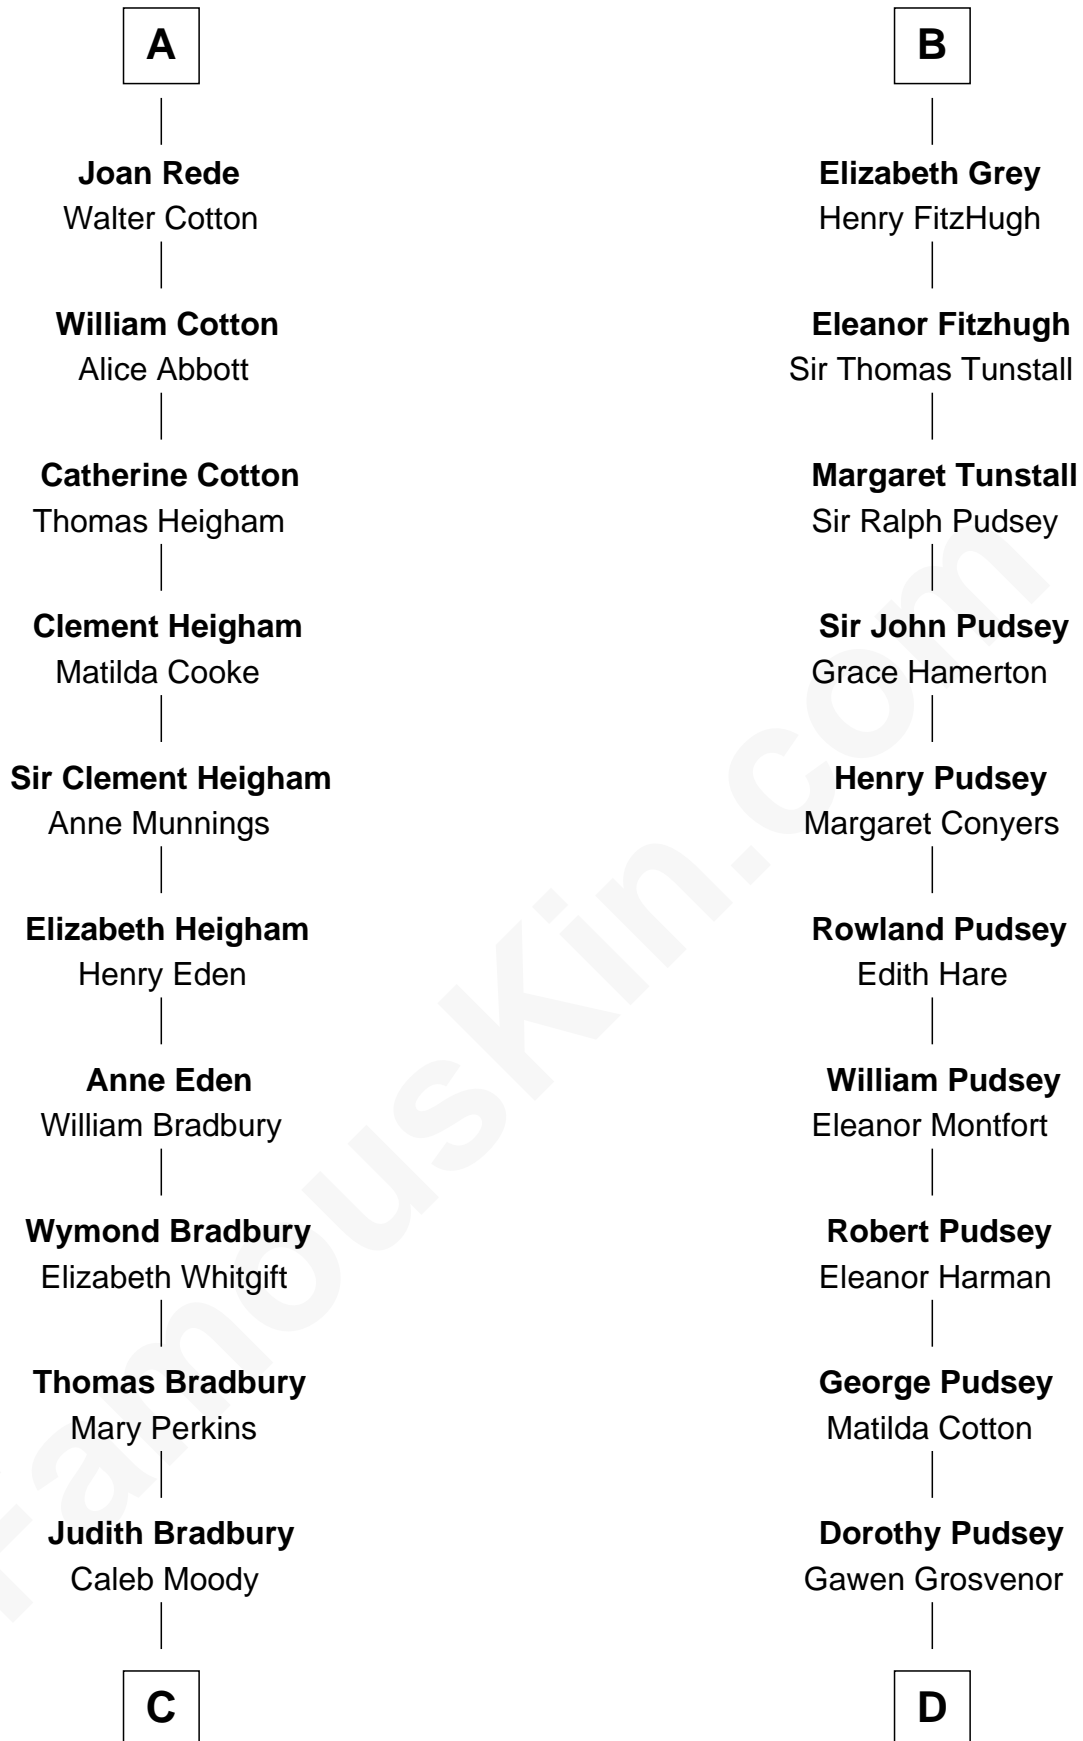

FamousKin.com

Relationship Chart of Ralph Waldo Emerson

American Poet

21st cousin of

Richard Henry Lee

Signer of the Declaration of Independence

C

Rev. Samuel Moody