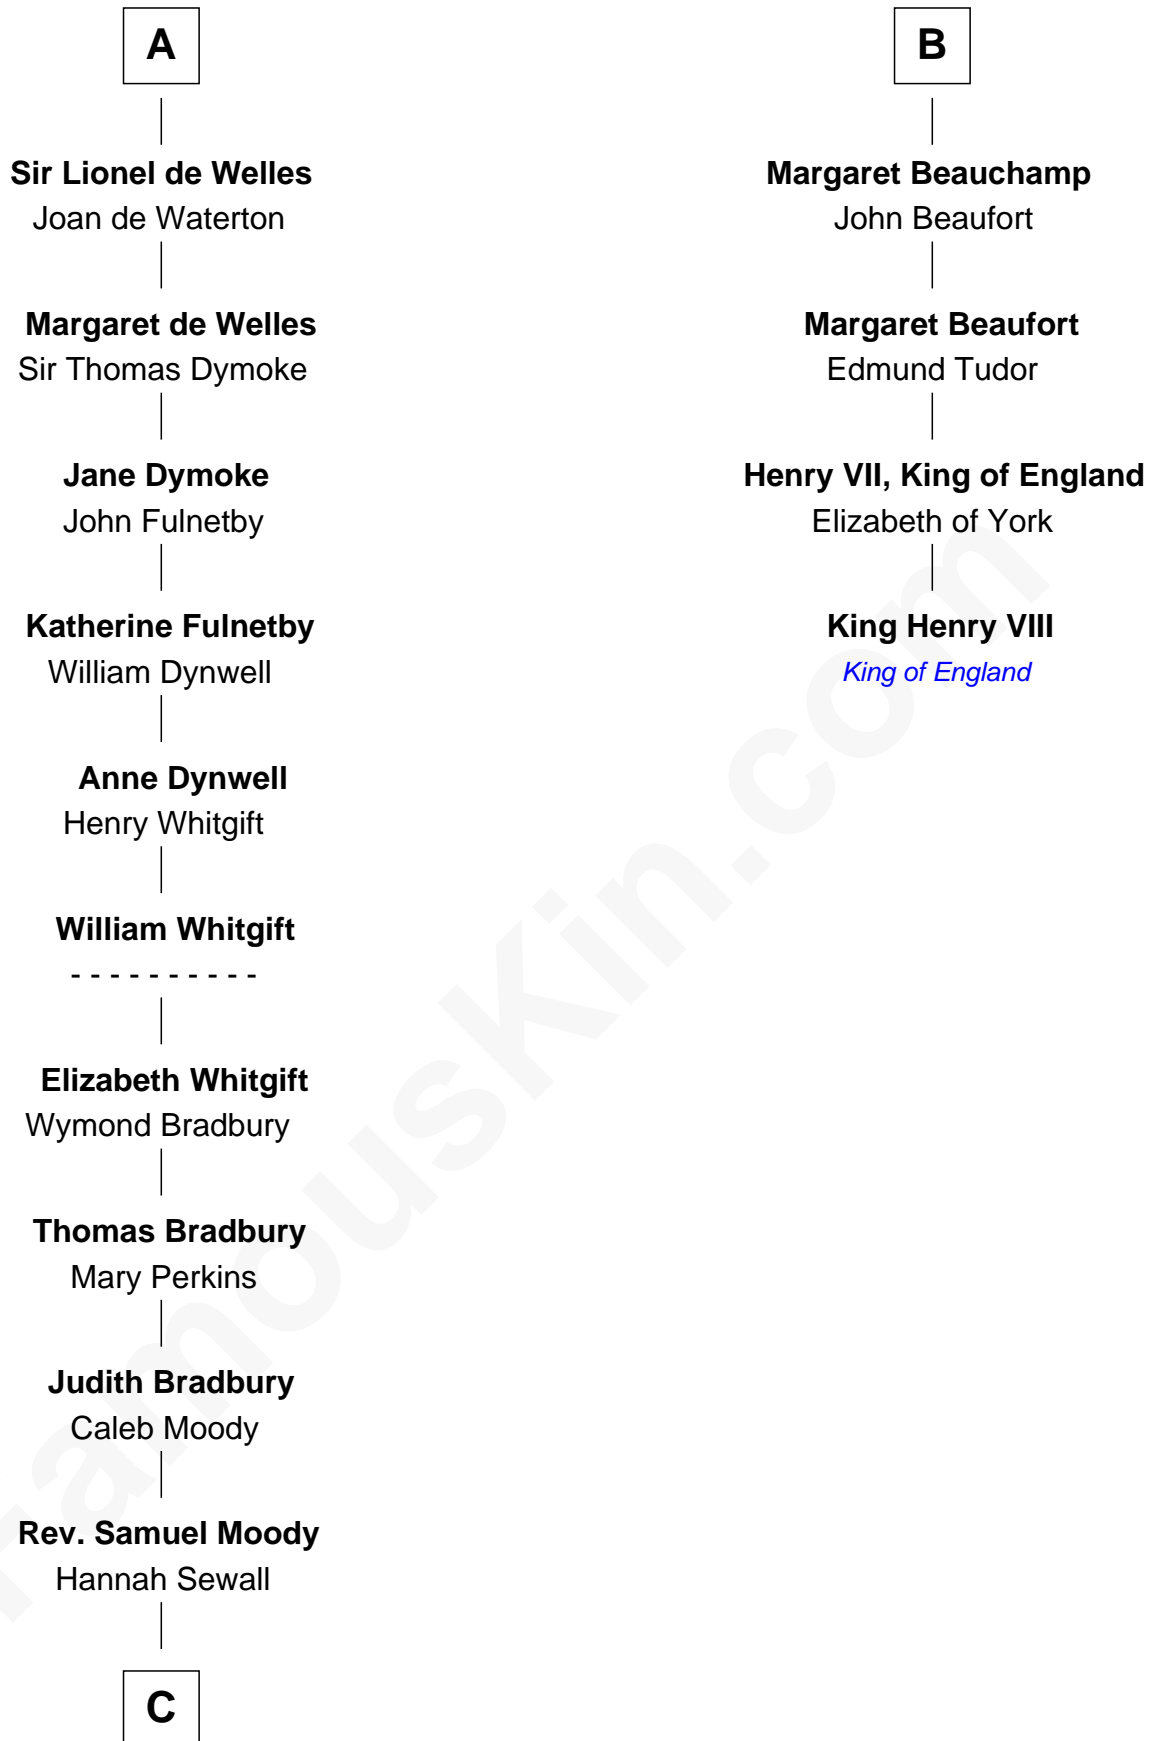

FamousKin.com
Relationship Chart of
Ralph Waldo Emerson
American Poet

10th cousin 10 times removed of
King Henry VIII
King of England

C

FamousKin.com