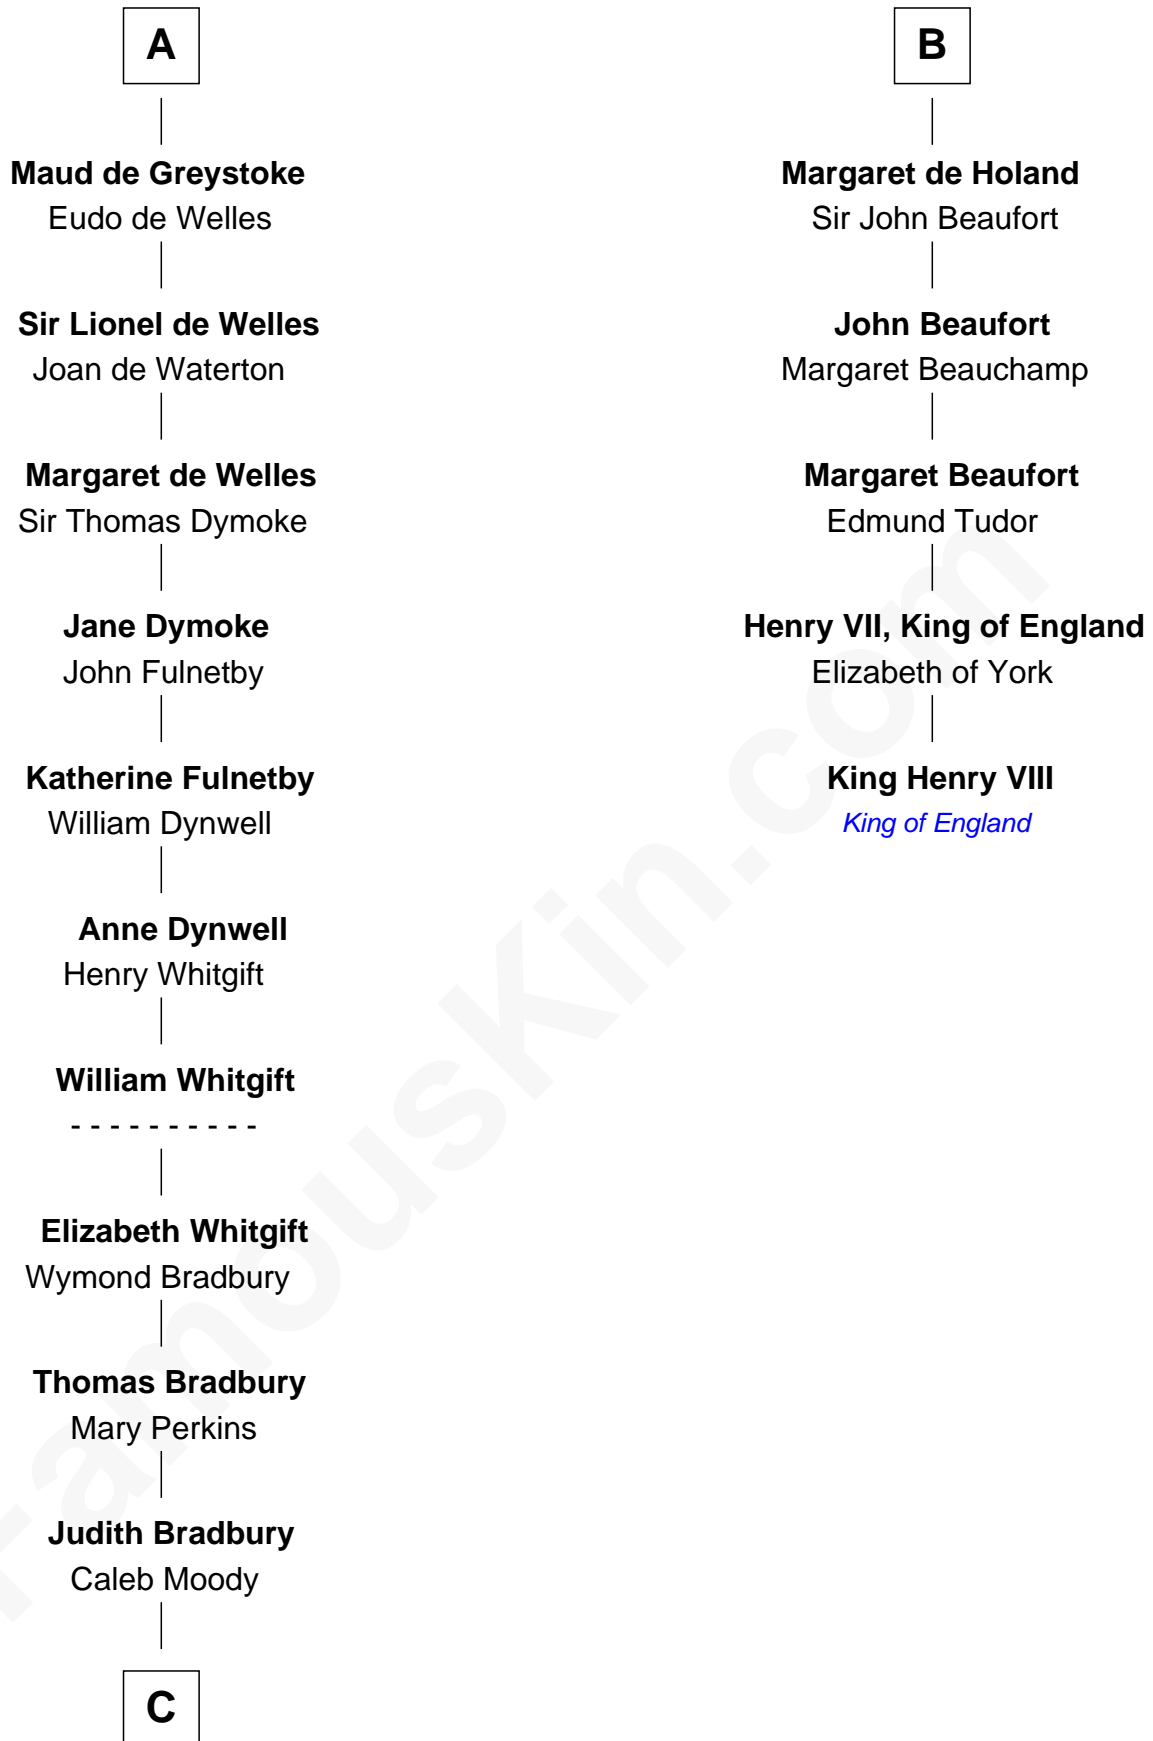

## Relationship Chart of

### Ralph Waldo Emerson

*American Poet*

11th cousin 10 times removed of

### King Henry VIII

*King of England*

**C**

Rev. Samuel Moody

Hannah Sewall

Mary Moody

Rev. Joseph Emerson

Rev. William Emerson