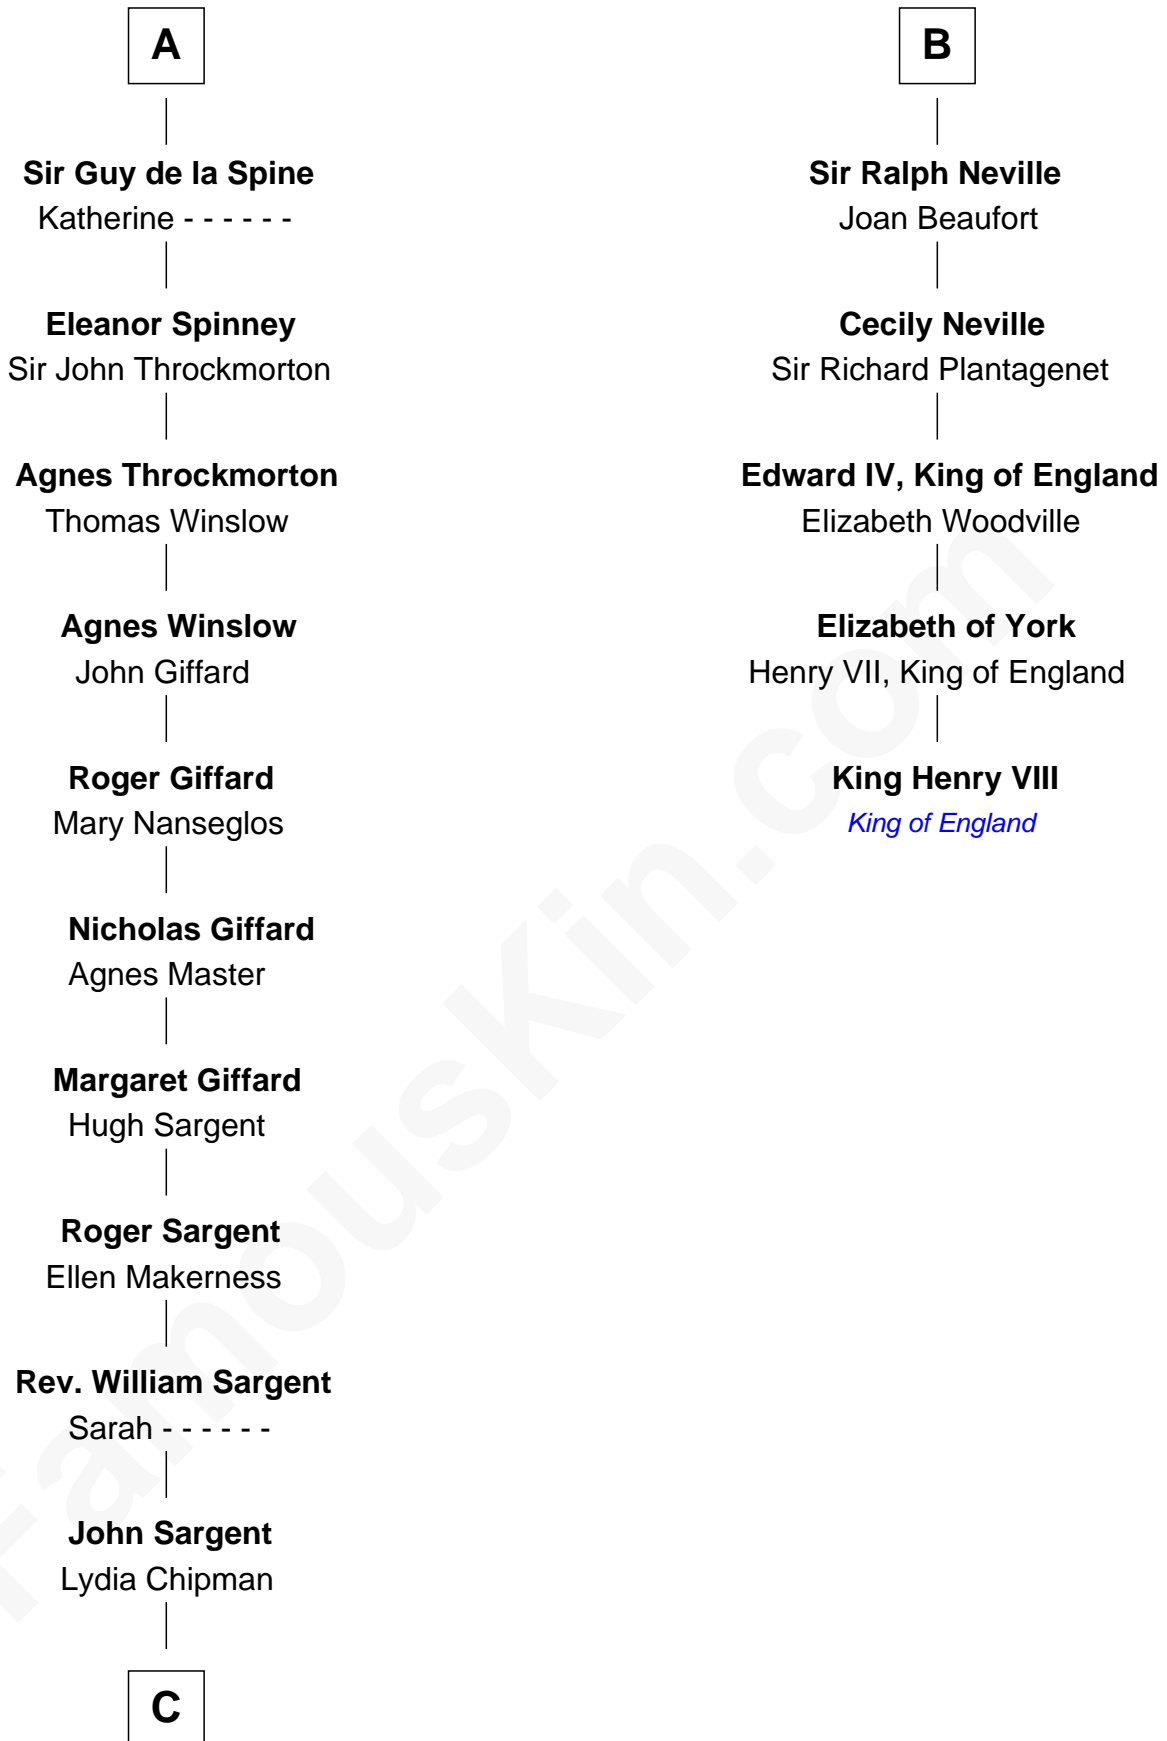

**FamousKin.com**  
**Relationship Chart of**  
**Ralph Waldo Emerson**  
*American Poet*

11th cousin 10 times removed of  
**King Henry VIII**  
*King of England*

**C**

—  
**Lydia Sargent**

Joseph Waite