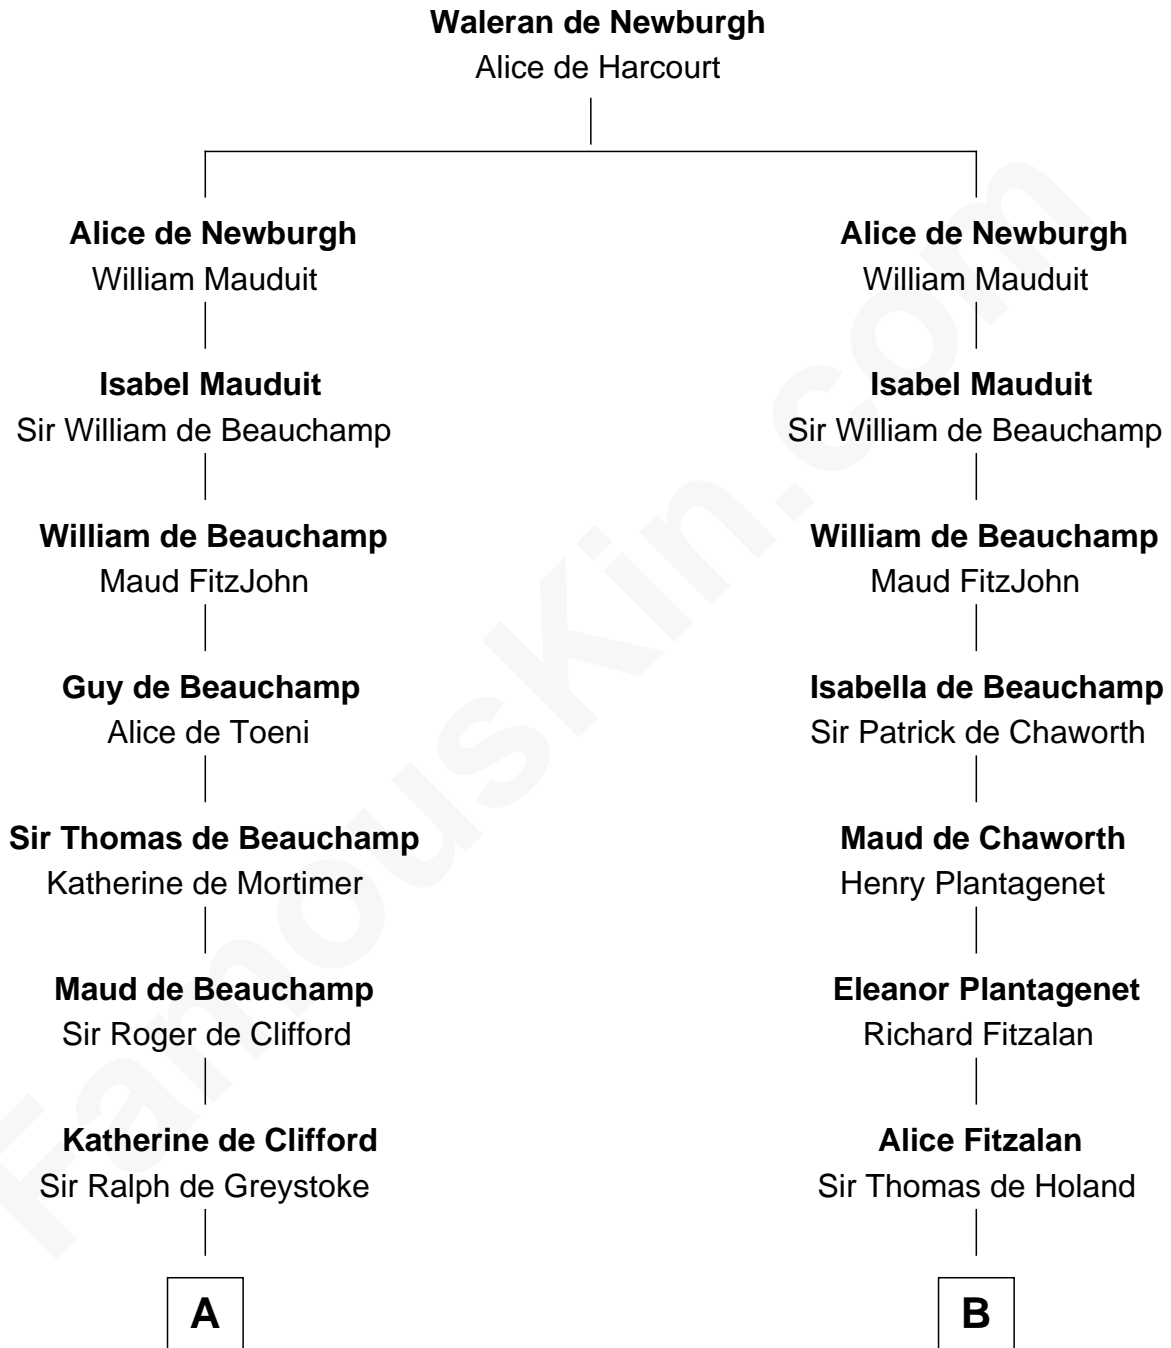

**FamousKin.com**  
**Relationship Chart of**  
**Ralph Waldo Emerson**  
*American Poet*

11th cousin 10 times removed of  
**King Henry VIII**  
*King of England*

**C**

Rev. Samuel Moody

Hannah Sewall

Mary Moody

Rev. Joseph Emerson

Rev. William Emerson

Phebe Bliss

Rev. William Emerson

Ruth Haskins

Ralph Waldo Emerson

*American Poet*

FamousKin.com