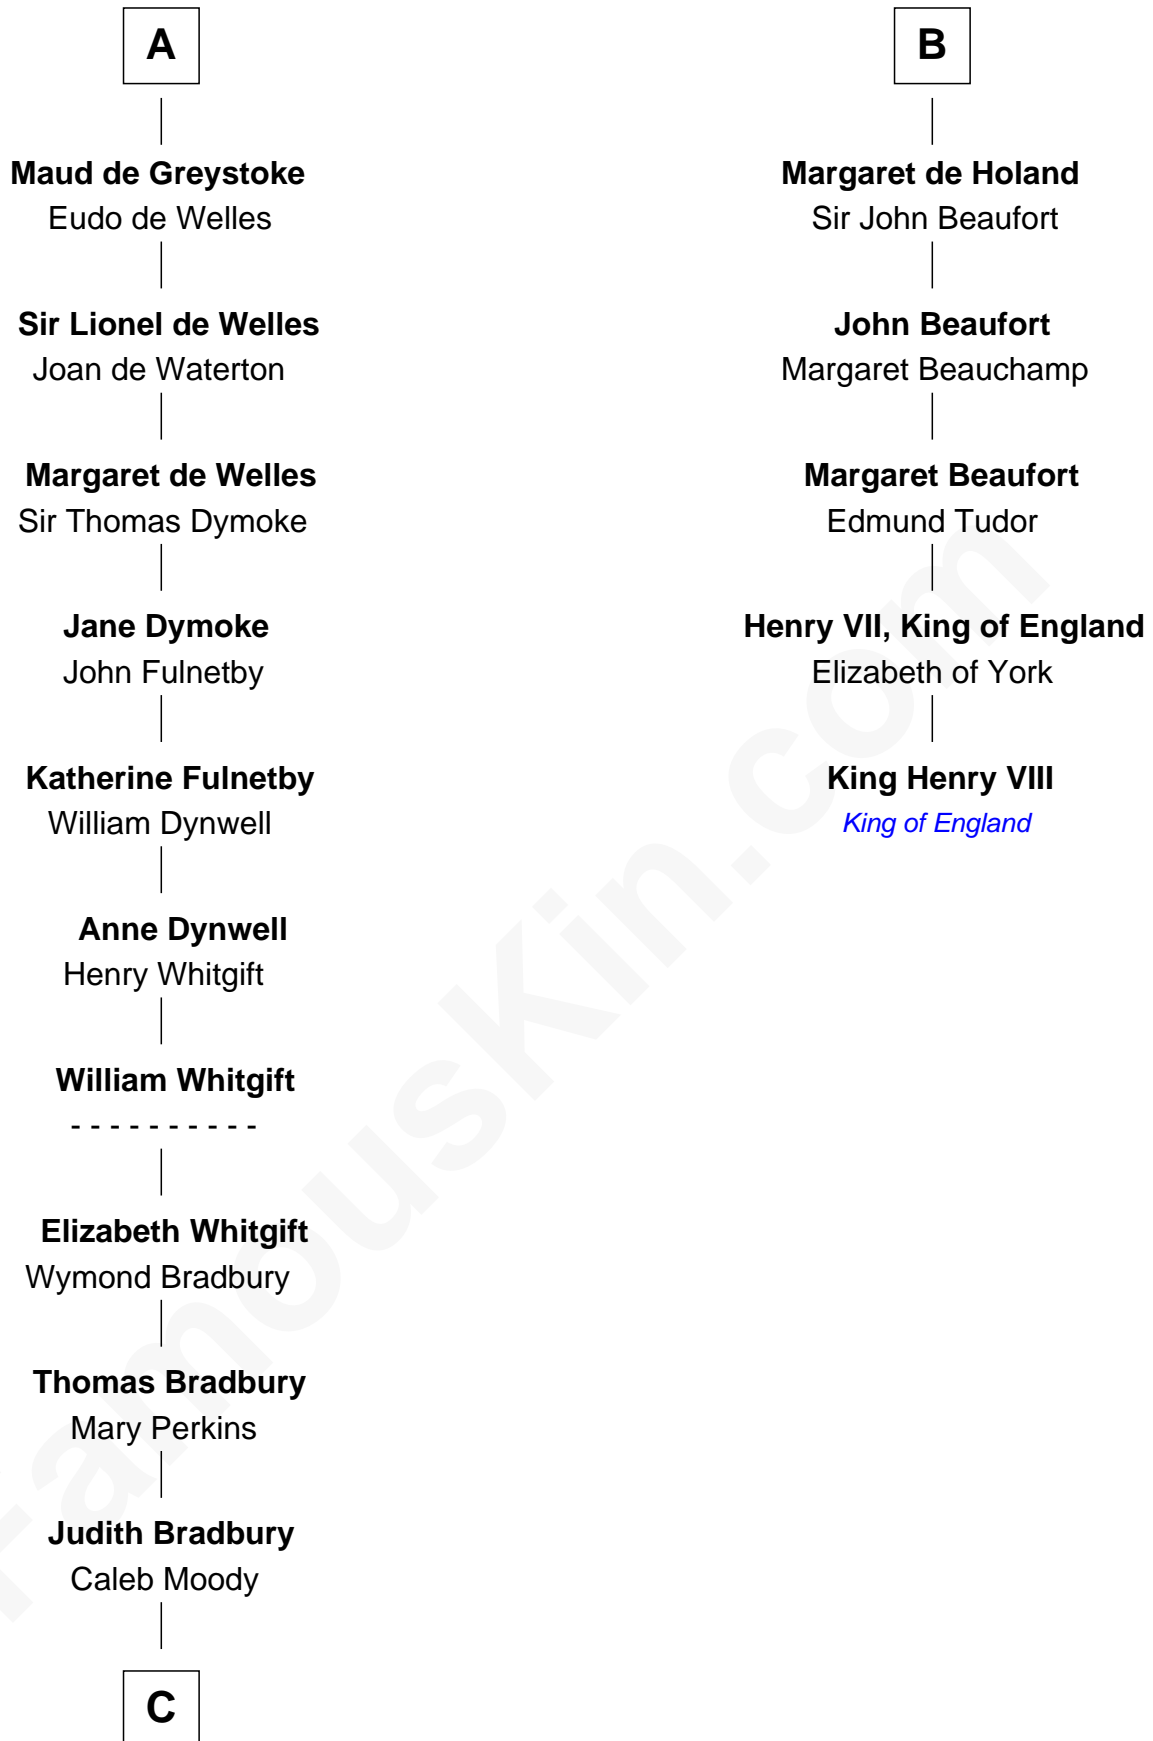

**FamousKin.com**  
**Relationship Chart of**  
**Ralph Waldo Emerson**  
*American Poet*

11th cousin 10 times removed of  
**King Henry VIII**  
*King of England*

**C**

Rev. Samuel Moody

Hannah Sewall

Mary Moody