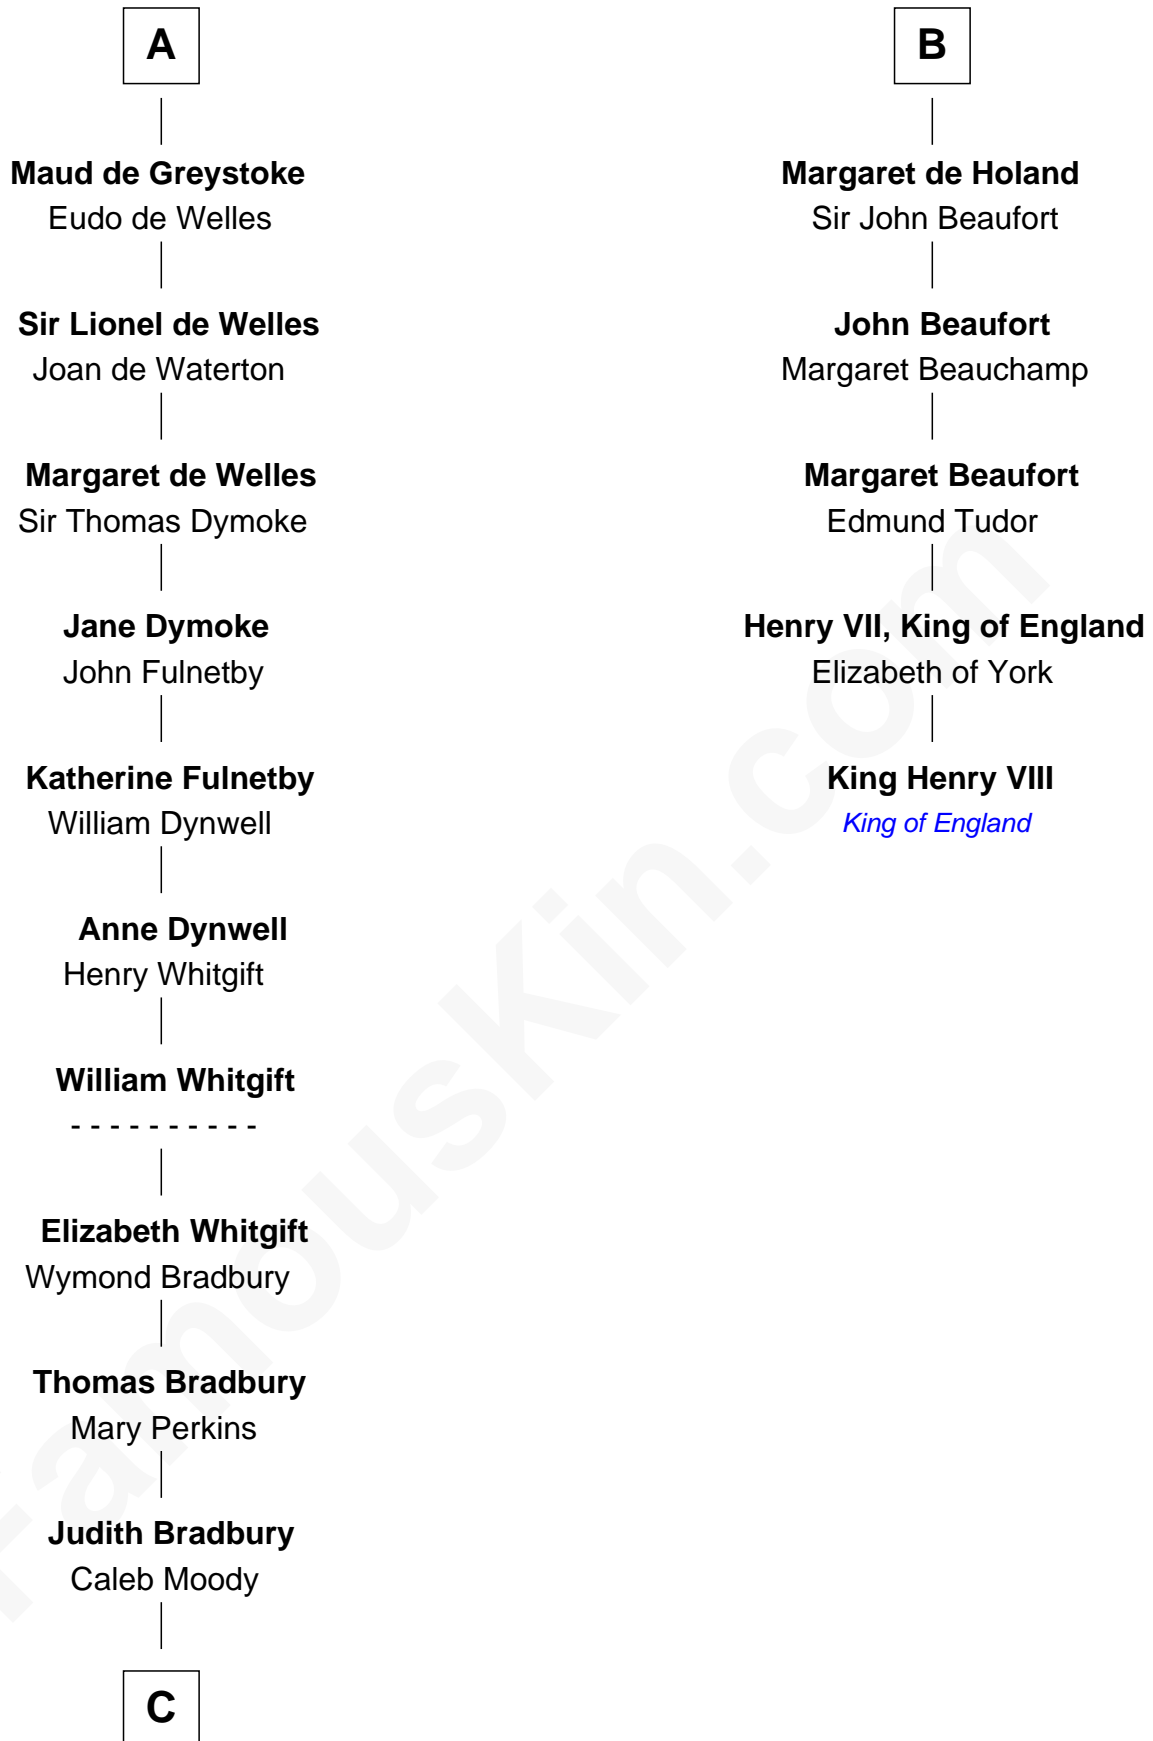

FamousKin.com

Relationship Chart of

Ralph Waldo Emerson

American Poet

11th cousin 10 times removed of

King Henry VIII

King of England

C