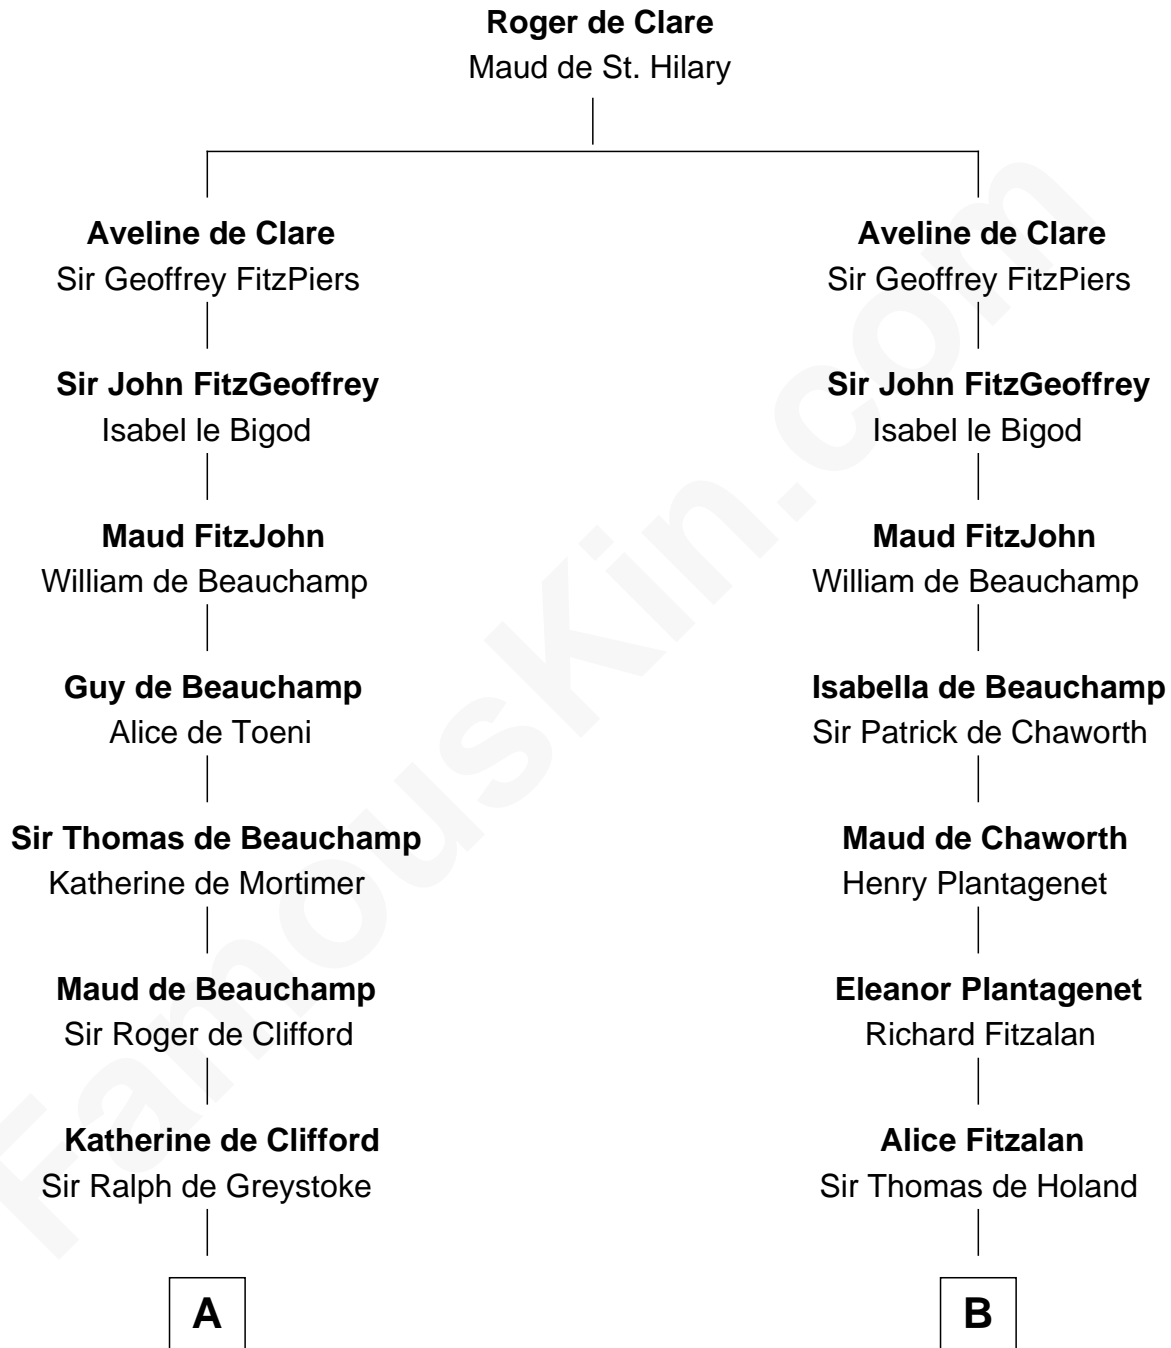

FamousKin.com

Relationship Chart of

Ralph Waldo Emerson

American Poet

11th cousin 10 times removed of

King Henry VIII

King of England

C

Rev. Samuel Moody

Hannah Sewall

Mary Moody

Rev. Joseph Emerson

Rev. William Emerson

Phebe Bliss

Rev. William Emerson

Ruth Haskins