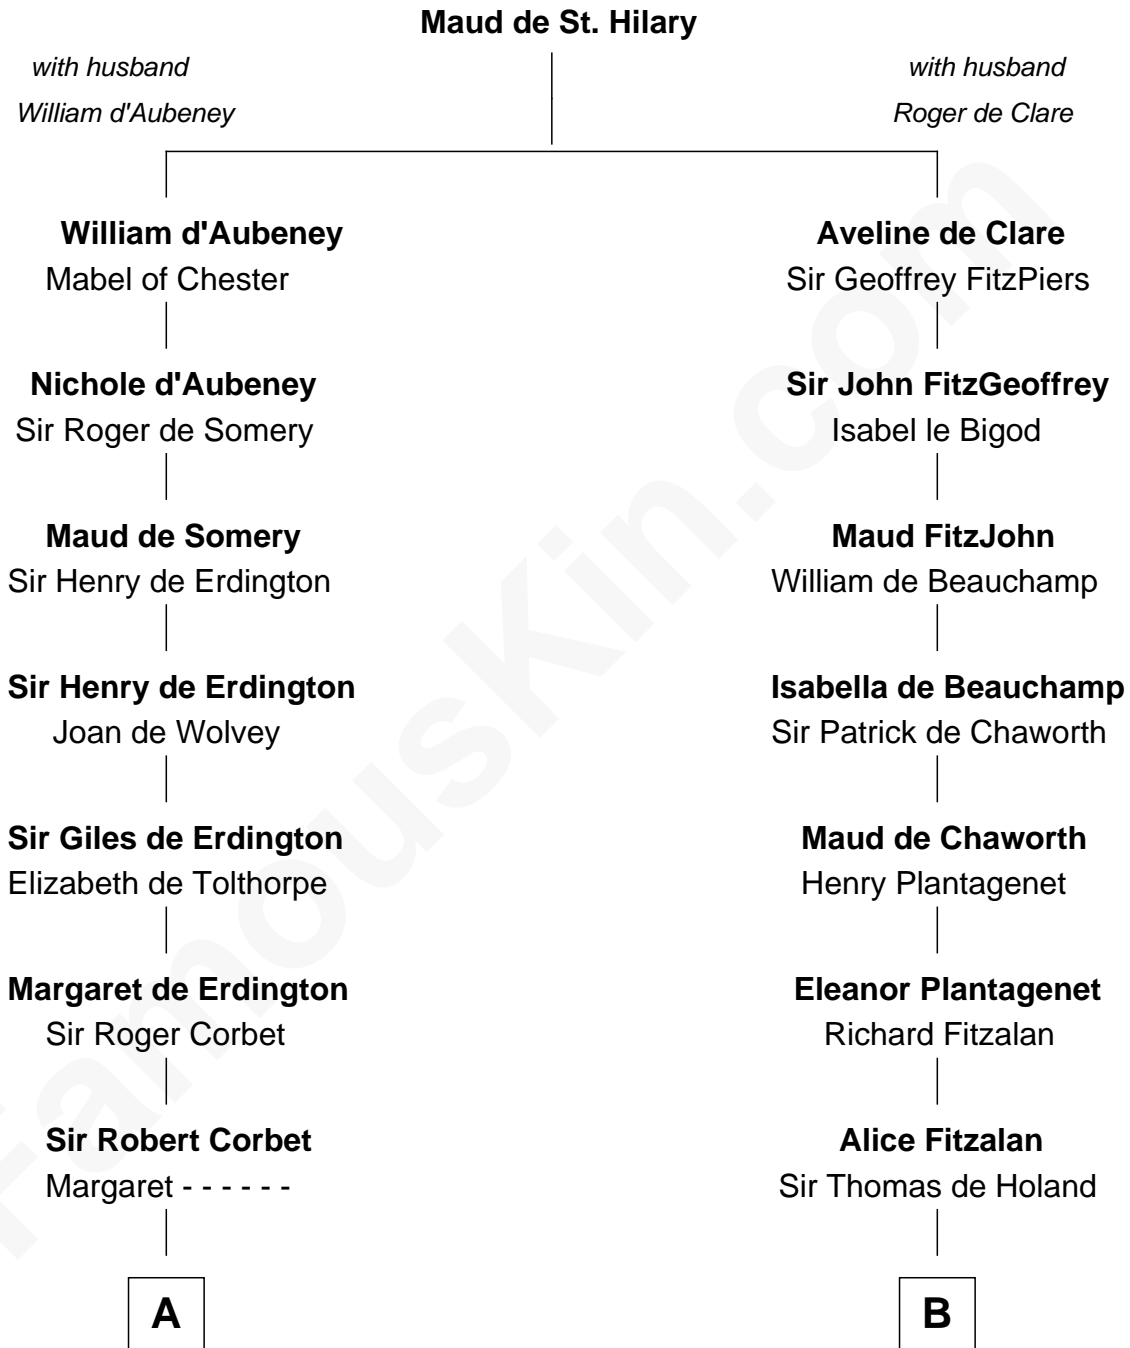

FamousKin.com
Relationship Chart of
Ralph Waldo Emerson
American Poet

11th cousin 8 times removed of

King Henry VIII
King of England

C

Rev. William Emerson

Phebe Bliss

Rev. William Emerson

Ruth Haskins

Ralph Waldo Emerson

American Poet

FamousKin.com