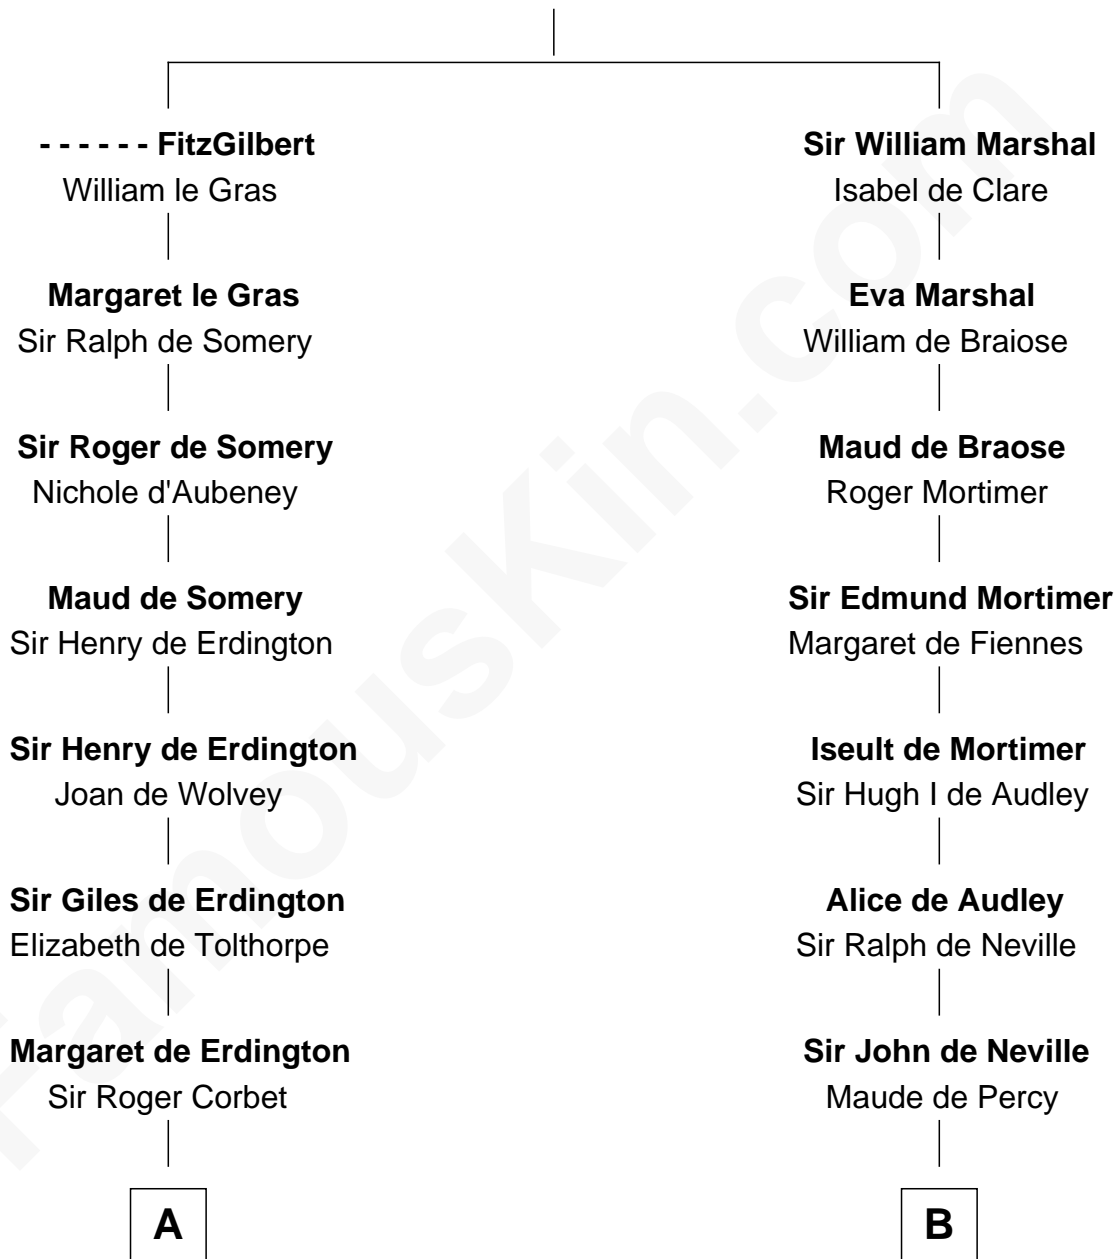

FamousKin.com

Relationship Chart of

Ralph Waldo Emerson

American Poet

11th cousin 9 times removed of

King Henry VIII

King of England

John FitzGilbert
Sybilla of Salisbury