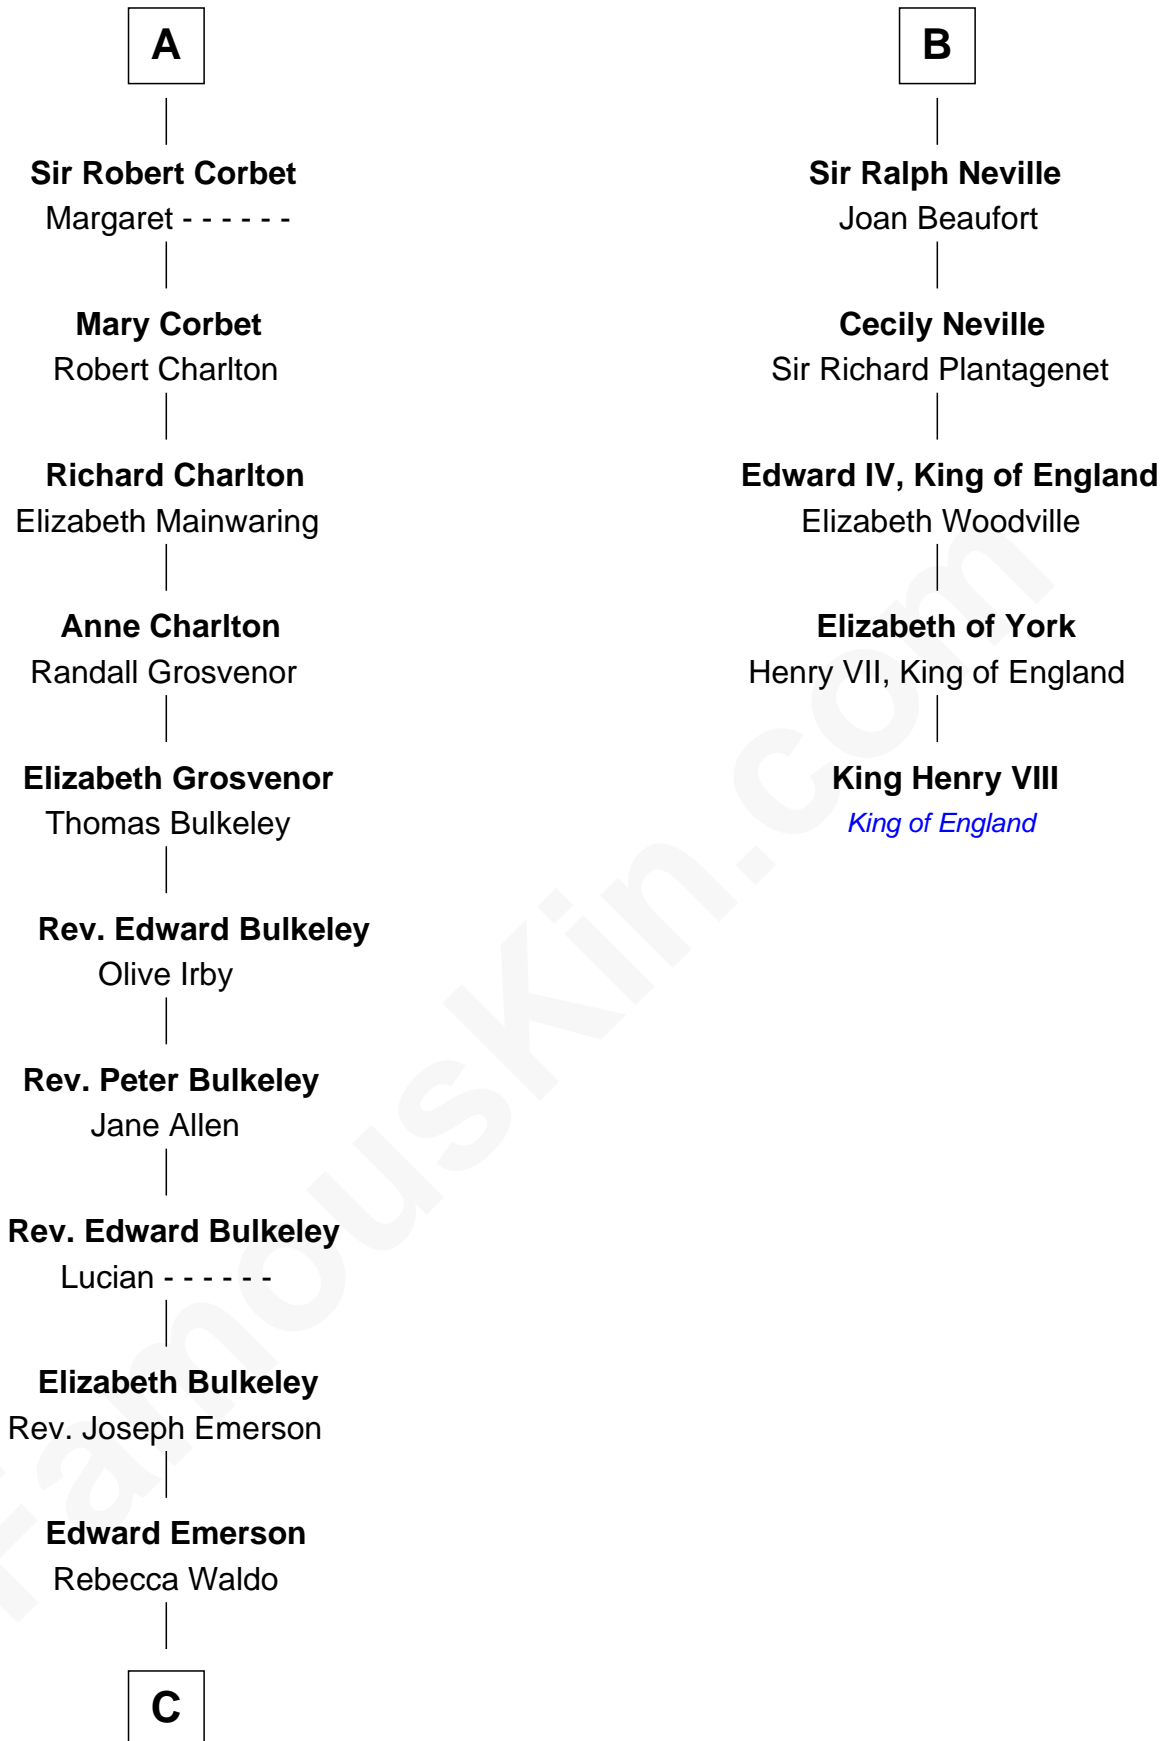

FamousKin.com

Relationship Chart of

Ralph Waldo Emerson

American Poet

11th cousin 9 times removed of

King Henry VIII

King of England

John FitzGilbert
Sybilla of Salisbury