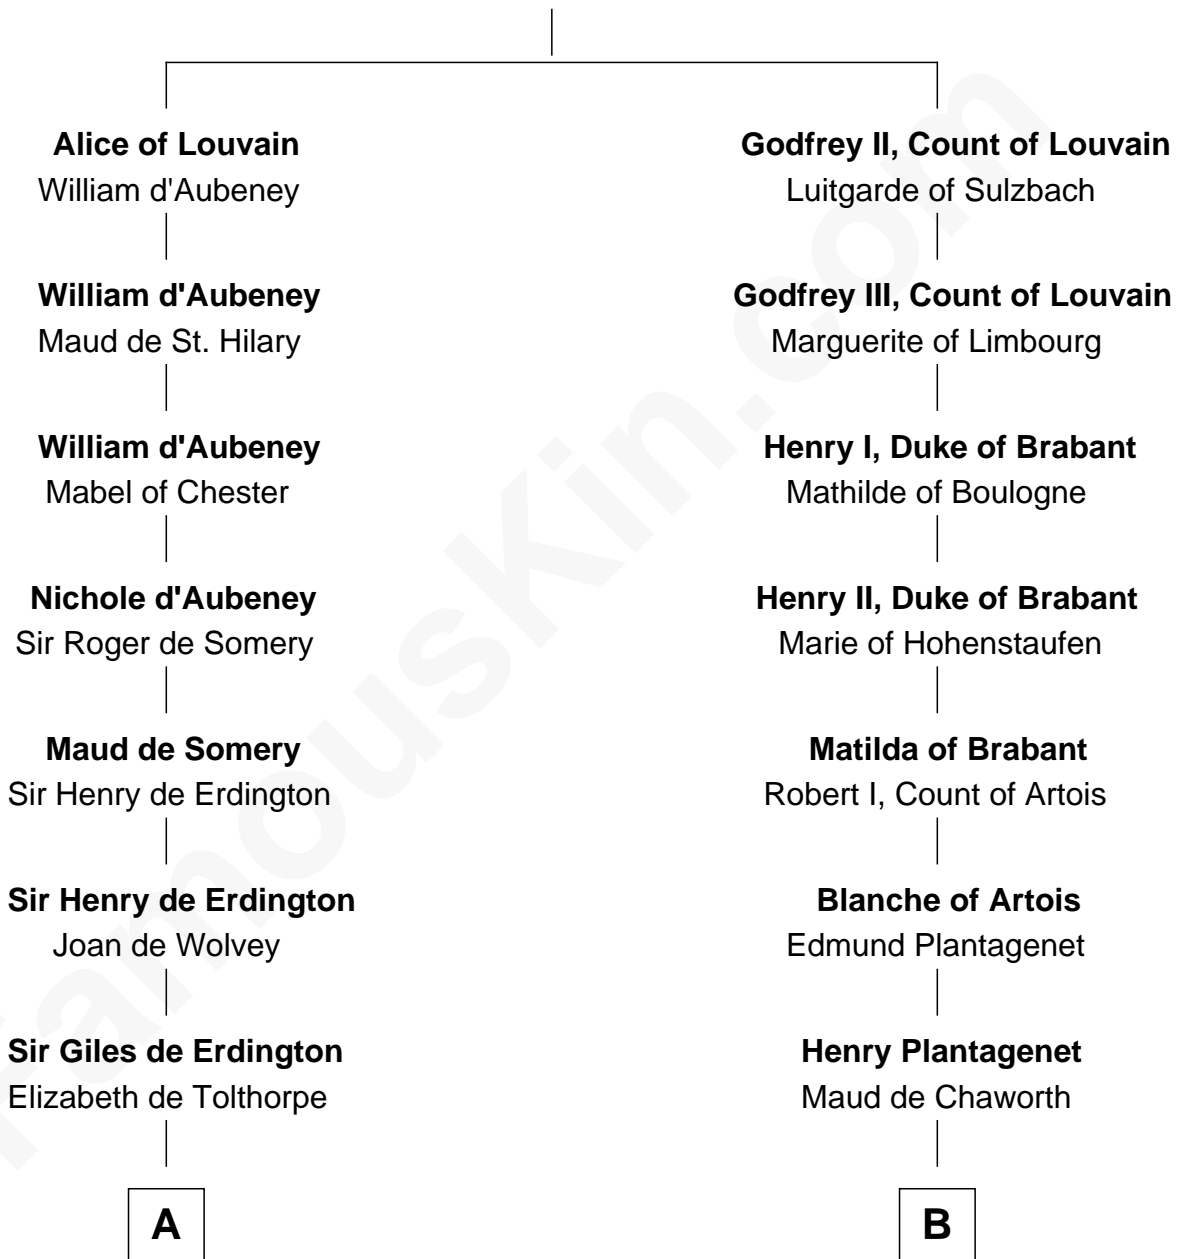

FamousKin.com
Relationship Chart of
Ralph Waldo Emerson
American Poet

13th cousin 8 times removed of
King Henry VIII
King of England

Gottfried I, Count of Louvain
 Ide de Chiny

C

Edward Emerson

Rebecca Waldo

Rev. Joseph Emerson

Mary Moody

Rev. William Emerson

Phebe Bliss

Rev. William Emerson

Ruth Haskins

Ralph Waldo Emerson

American Poet