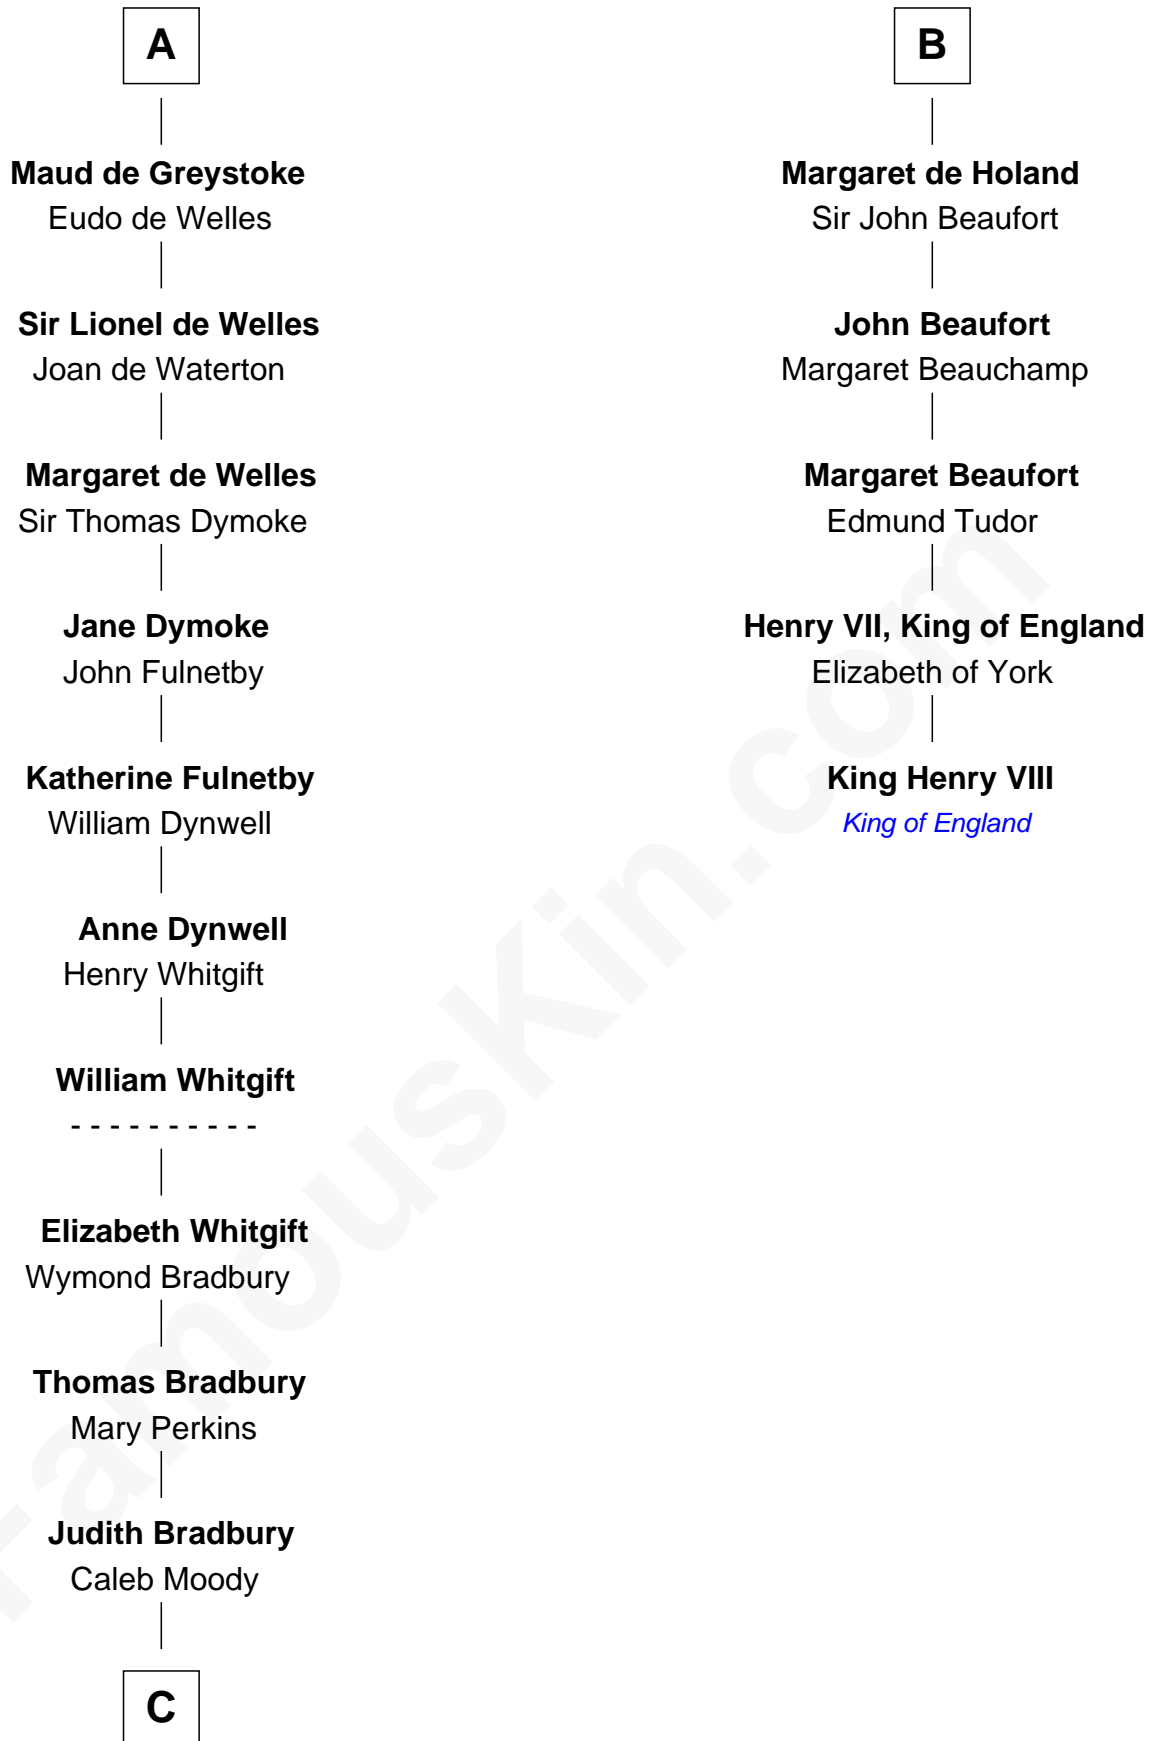

FamousKin.com
Relationship Chart of
Ralph Waldo Emerson
American Poet

11th cousin 10 times removed of
King Henry VIII
King of England

C

Rev. Samuel Moody

Hannah Sewall

Mary Moody

Rev. Joseph Emerson

Rev. William Emerson