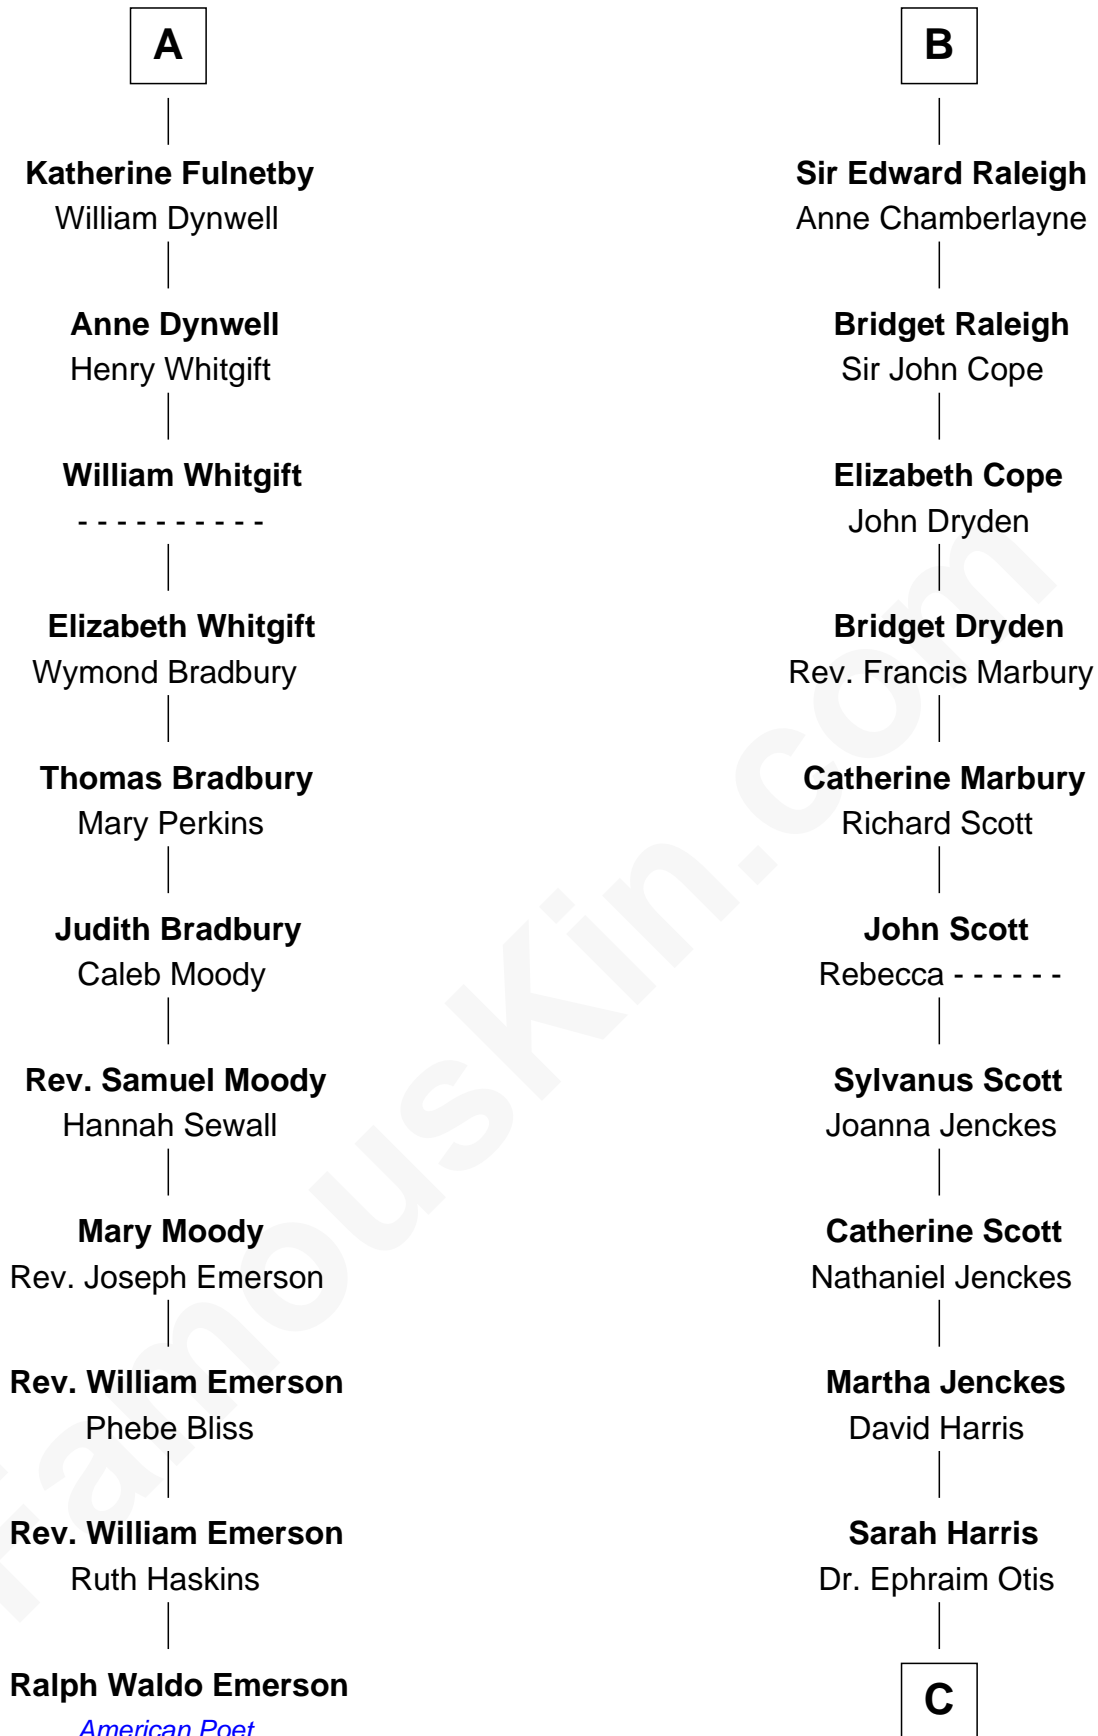

FamousKin.com

Relationship Chart of

Ralph Waldo Emerson

American Poet

17th cousin 4 times removed of

Willis Carrier
Inventor of Air Conditioning

Sir Hugh I de Audley
Iseult de Mortimer

C

Dr. Harris Otis

Sarah Rogers

Lydia Otis

Thomas Button

Ann Elizabeth Button

David Joy Haviland

Elizabeth R. Haviland

Duane Williams Carrier